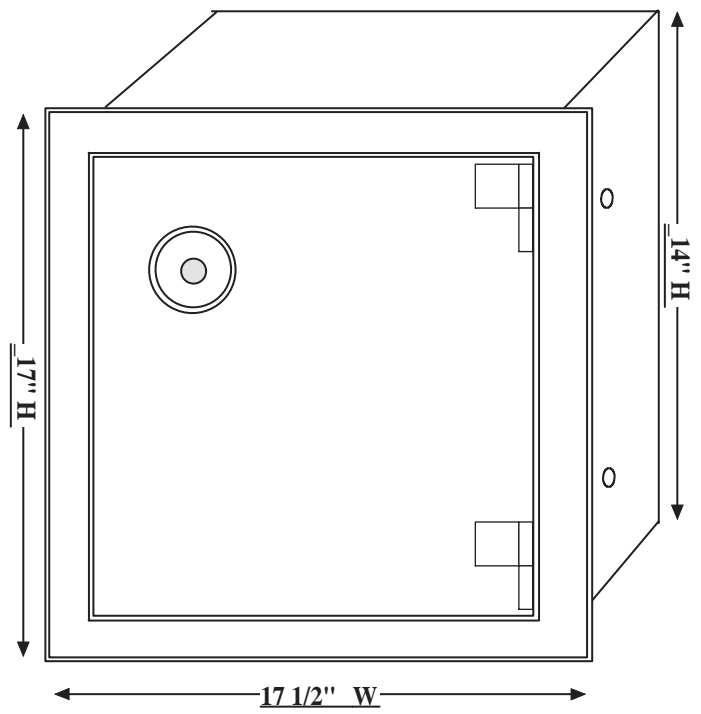

CW600 Wall Safe

| Model | Wall Thickness | Inside Dimensions | Outside Dimensions | Capacity Cubic Inch | Clear Door Opening | Weight |
|-------|----------------|------------------------|----------------------------|---------------------|--------------------|---------|
| CW600 | 2 x 6 | 13"H x 13" W x 3 1/2"D | 14"H x 14 1/2" W x 5 3/4"D | 600 | 12" x 12" | 134 lbs |