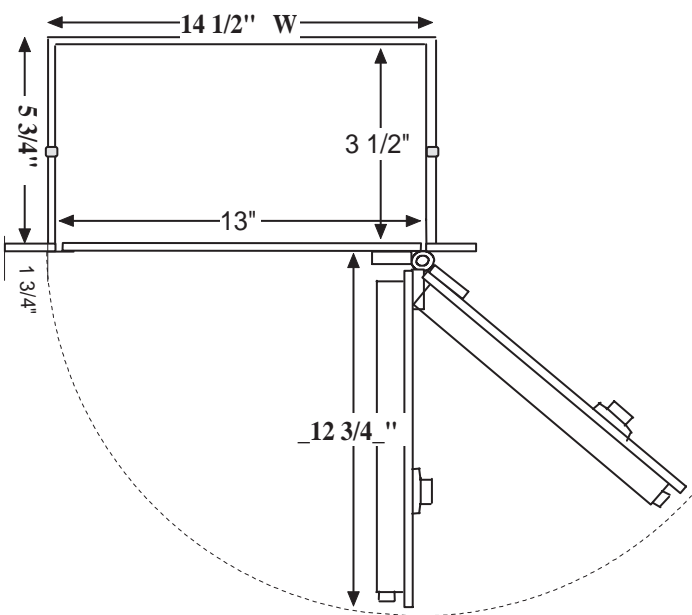

CW600 Wall Safe

| Model | Wall Thickness | Inside Dimensions | Outside Dimensions | Capacity Cubic Inch | Clear Door Opening | Weight |
|-------|----------------|------------------------|----------------------------|---------------------|--------------------|---------|
| CW600 | 2 x 6 | 13"H x 13" W x 3 1/2"D | 14"H x 14 1/2" W x 5 3/4"D | 600 | 12" x 12" | 134 lbs |