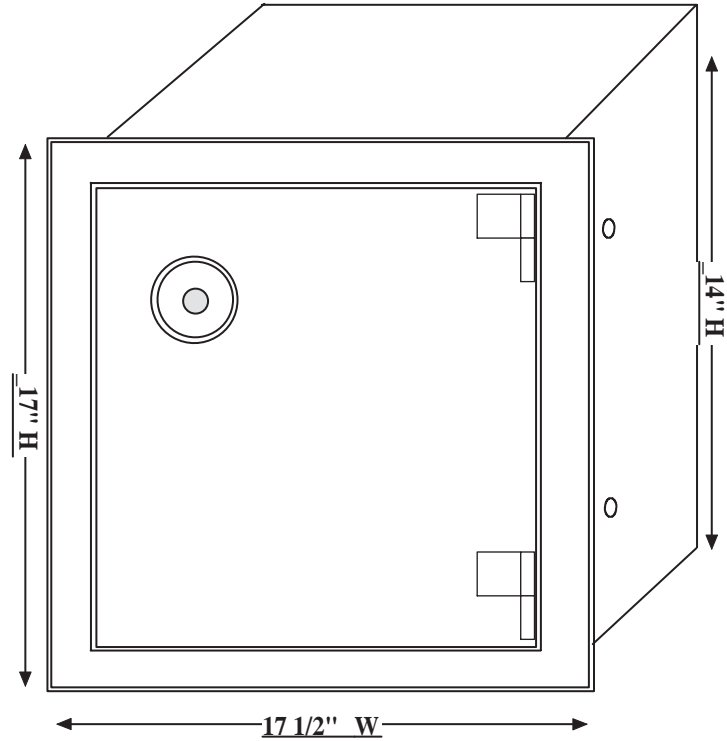

CW1350 Wall Safe

Model	Wall Thickness	Inside Dimensions	Outside Dimensions	Capacity Cubic Inch	Clear Door Opening	Weight
CW1350	2 x 12	13"H x 13" W x 8 1/2"D	14"H x 14 1/2" W x 11"D	1350	12" x 12"	175 lbs