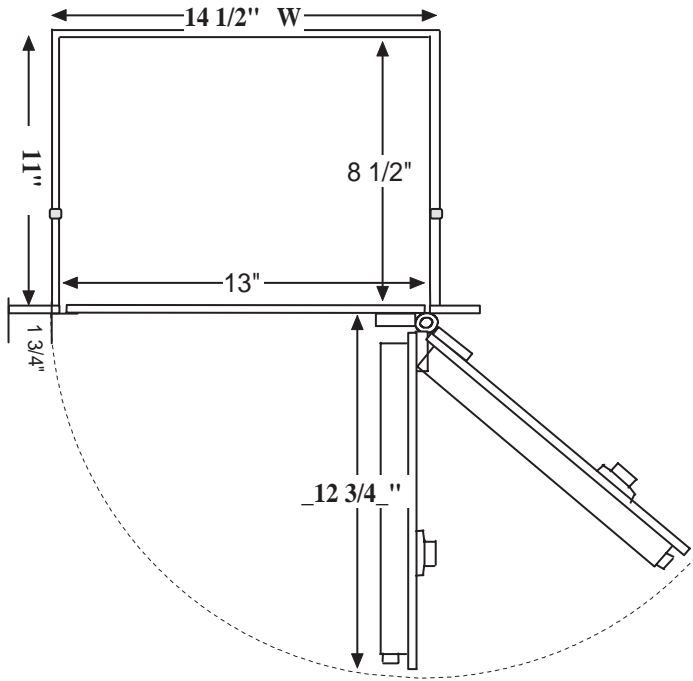

CW1350 Wall Safe

Model	Wall Thickness	Inside Dimensions	Outside Dimensions	Capacity Cubic Inch	Clear Door Opening	Weight
CW1350	2 x 12	13"H x 13" W x 8 1/2"D	14"H x 14 1/2" W x 11"D	1350	12" x 12"	175 lbs