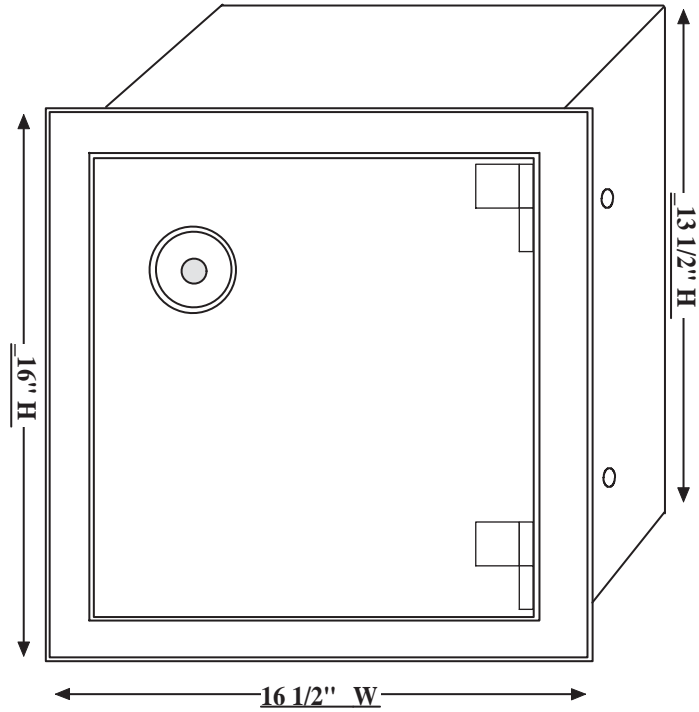

# BW750 Wall Safe

Model	Wall Thickness	Inside Dimensions	Outside Dimensions	Capacity Cubic Inch	Clear Door Opening	Weight
BW750	2 x 6	13"H x 13" W x 4"D	13 1/2"H x 14" W x 5 1/2"D	750	12" x 12"	86 lbs