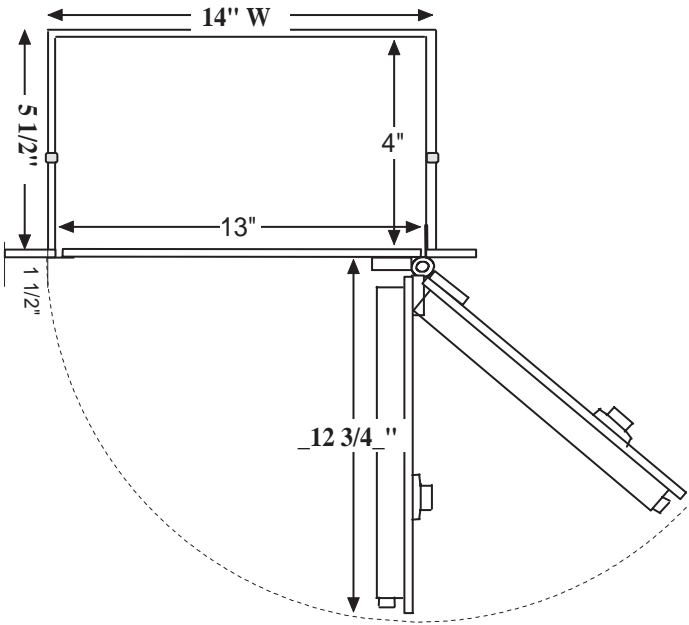

# BW750 Wall Safe

Model	Wall Thickness	Inside Dimensions	Outside Dimensions	Capacity Cubic Inch	Clear Door Opening	Weight
BW750	2 x 6	13"H x 13" W x 4"D	13 1/2"H x 14" W x 5 1/2"D	750	12" x 12"	86 lbs