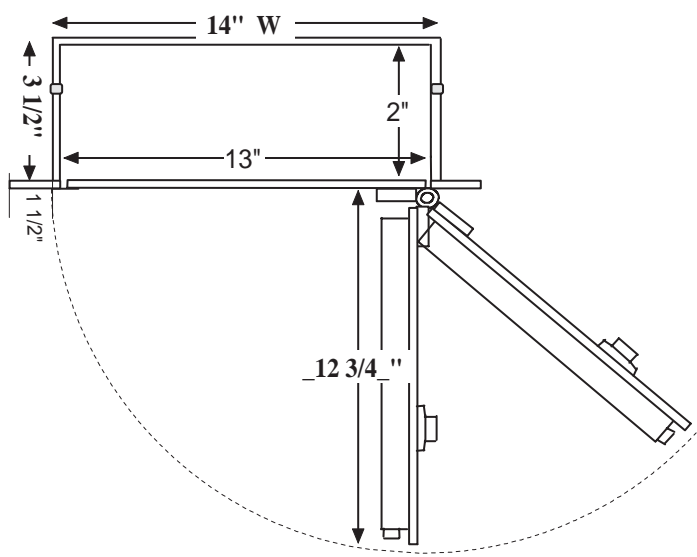

285 Venture Str
 San Marcos CA 92078
 760-233-2293
 www.BrownSafe.com

SAFE MANUFACTURING

BW400 Wall Safe

Model	Wall Thickness	Inside Dimensions	Outside Dimensions	Capacity Cubic Inch	Clear Door Opening	Weight
BW400	2 x 4	13"H x 13" W x 2"D	13 1/2"H x 14" W x 3 1/2"D	400	12" x 12"	70 lbs