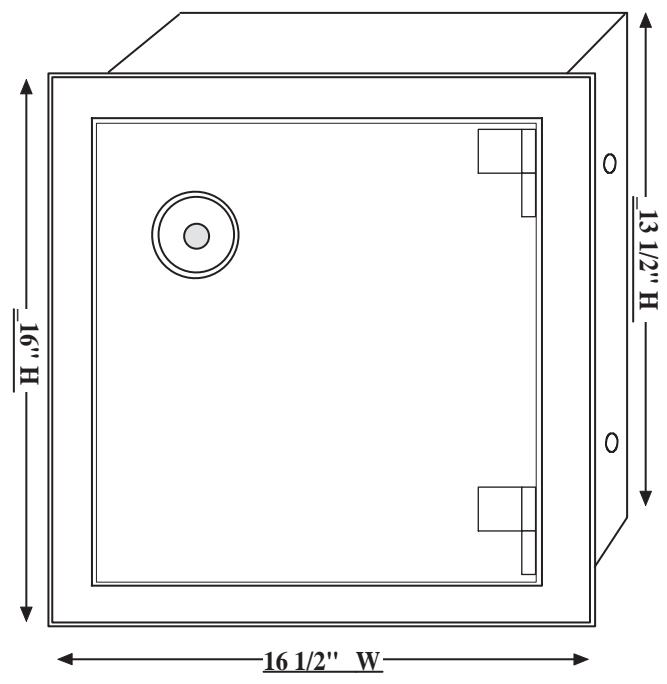

285 Venture Str
 San Marcos CA 92078
 760-233-2293
 www.BrownSafe.com

SAFE MANUFACTURING

BW400 Wall Safe

Model	Wall Thickness	Inside Dimensions	Outside Dimensions	Capacity Cubic Inch	Clear Door Opening	Weight
BW400	2 x 4	13"H x 13" W x 2"D	13 1/2"H x 14" W x 3 1/2"D	400	12" x 12"	70 lbs