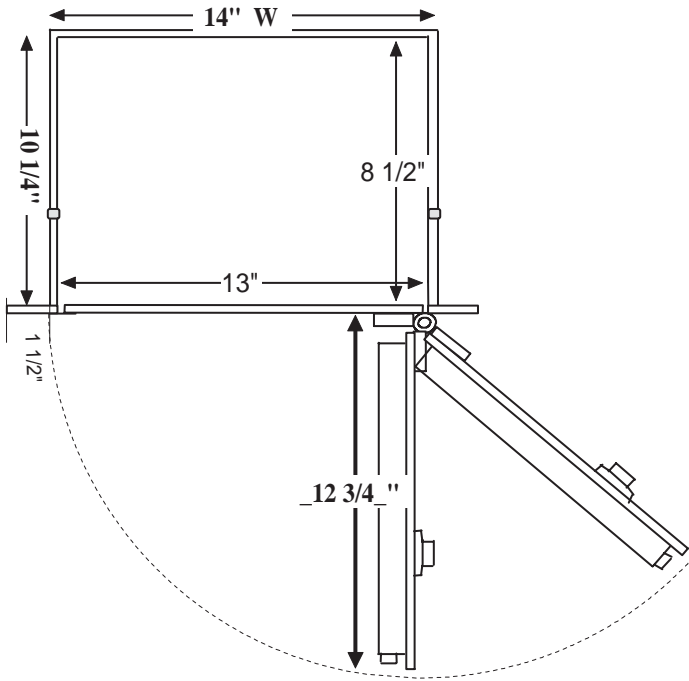

BW1550 Wall Safe

Model	Wall Thickness	Inside Dimensions	Outside Dimensions	Capacity Cubic Inch	Clear Door Opening	Weight
BW1550	2 x 12	13"H x 13" W x 8.5"D	13 1/2"H x 14" W x 10 1/4"D	1550	12" x 12"	98 lbs