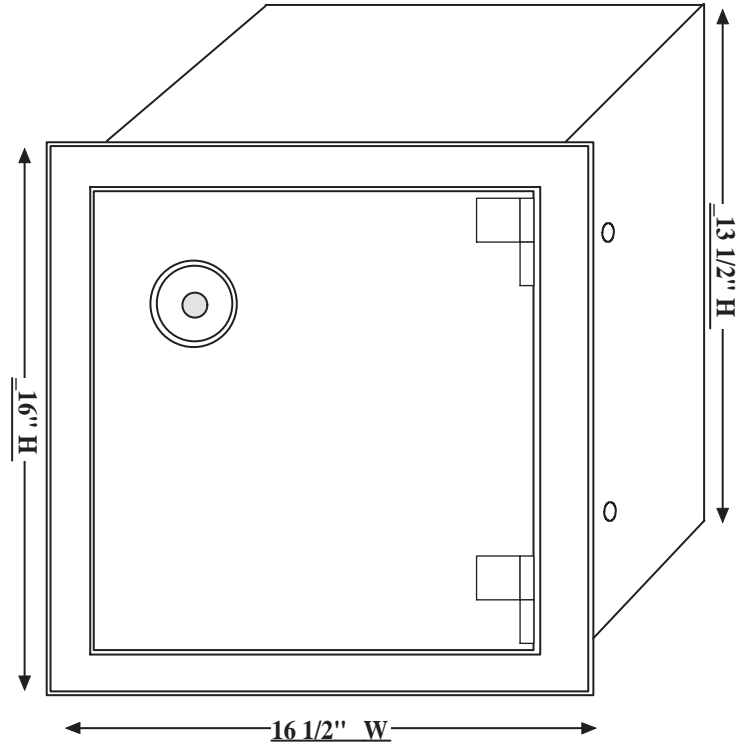

BW1550 Wall Safe

Model	Wall Thickness	Inside Dimensions	Outside Dimensions	Capacity Cubic Inch	Clear Door Opening	Weight
BW1550	2 x 12	13"H x 13" W x 8.5"D	13 1/2"H x 14" W x 10 1/4"D	1550	12" x 12"	98 lbs