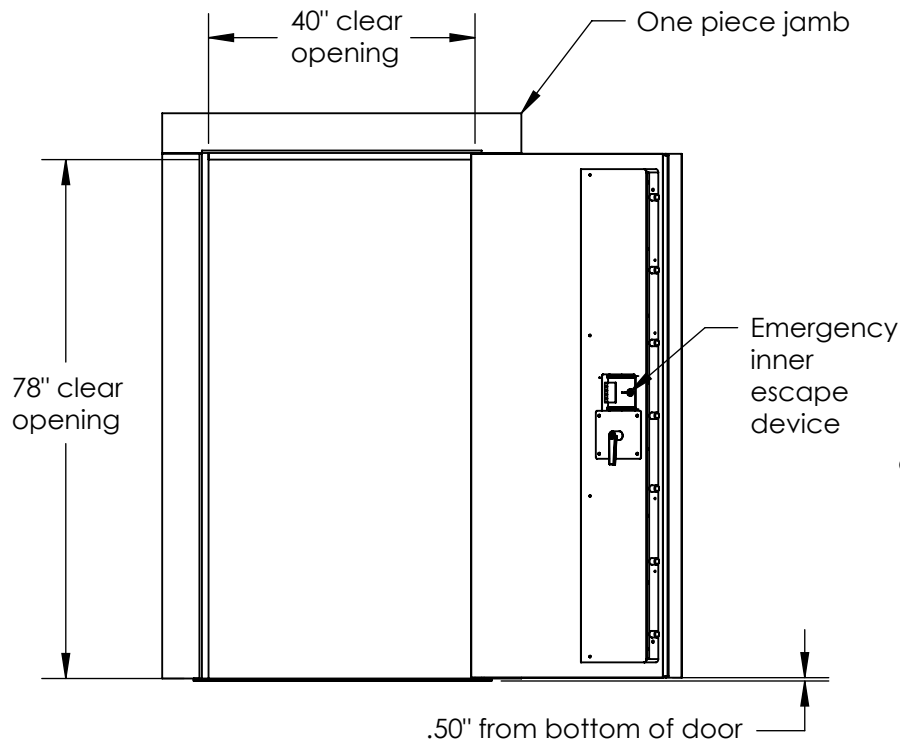

S-COM 8040 RATED VAULT DOOR RH

DETAIL H
SCALE 1 : 14

Available in 6"-12"
- 8" standard
- custom size available

SECTION A-A
SCALE 1 : 29