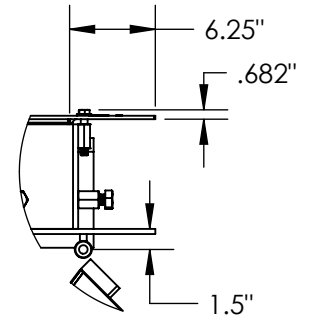

S-COM 8040 RATED VAULT DOOR RH

DETAIL H
SCALE 1 : 14

Available in 6"-12"
- 8" standard
- custom size available

SECTION A-A
SCALE 1 : 29