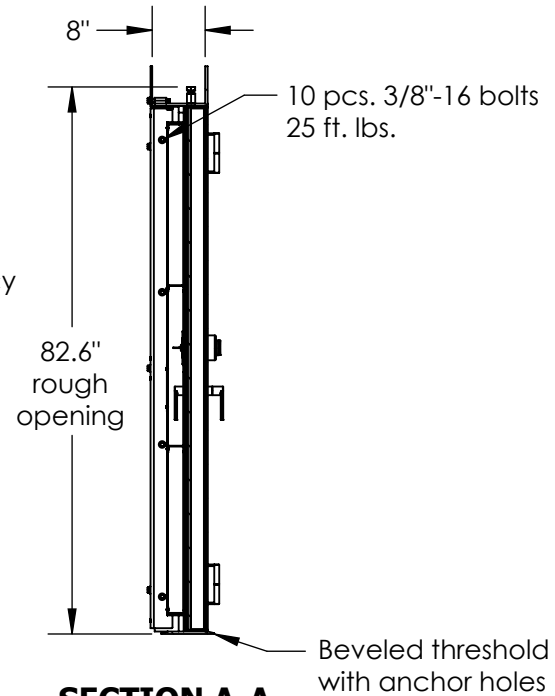

S-COM 8040 RATED VAULT DOOR RH

DETAIL H
SCALE 1 : 14

Available in 6"-12"
- 8" standard
- custom size available

SECTION A-A
SCALE 1 : 29