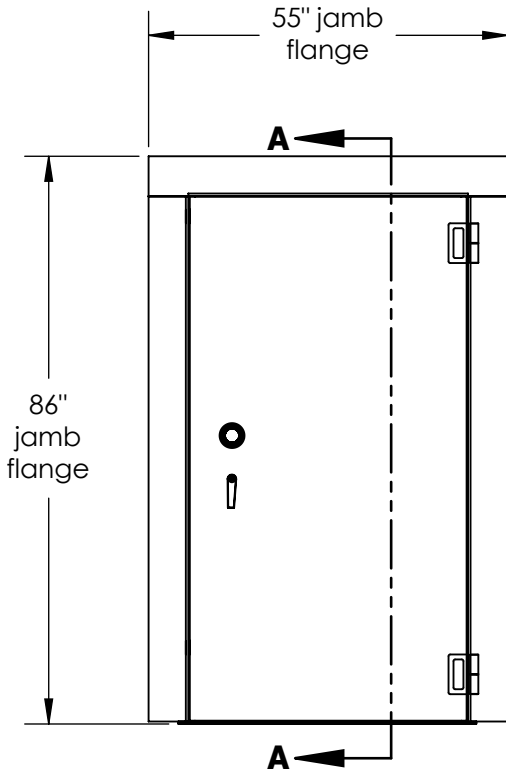

S-COM 8040 RATED VAULT DOOR RH

DETAIL H
SCALE 1 : 14

Available in 6"-12"
- 8" standard
- custom size available

SECTION A-A
SCALE 1 : 29