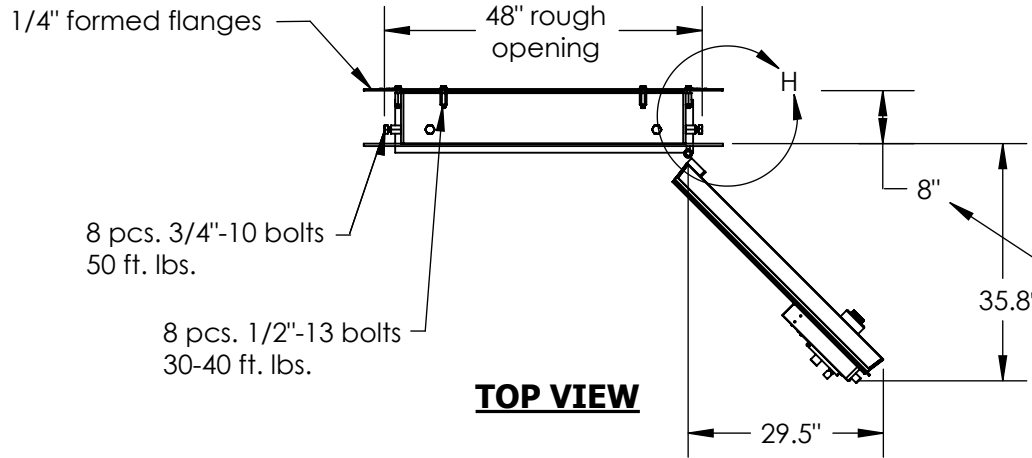

S-COM 8040 RATED VAULT DOOR RH

DETAIL H
SCALE 1 : 14

Available in 6"-12"
- 8" standard
- custom size available

SECTION A-A
SCALE 1 : 29