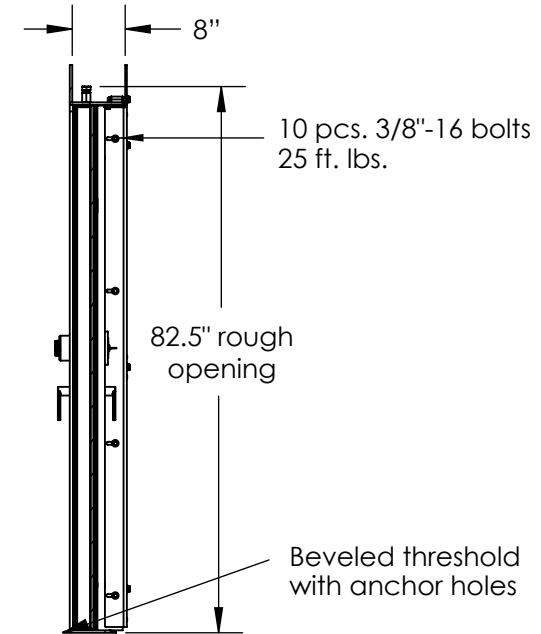

# S-COM 8040 IS RATED VAULT DOOR RH

**DETAIL B**  
**SCALE 1 : 14**

Available in 6"-12"  
- 8" standard  
- custom size available

**FRONT VIEW**

**SECTION A-A**  
**SCALE 1 : 29**