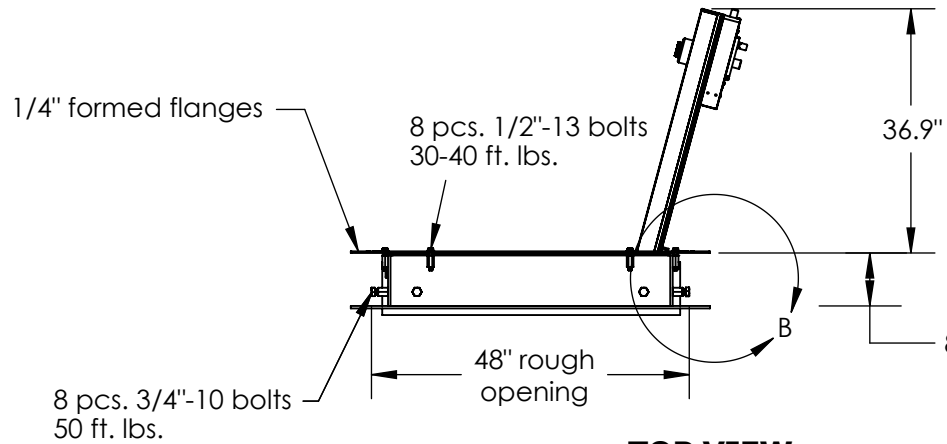

# S-COM 8040 IS RATED VAULT DOOR RH

**DETAIL B**  
**SCALE 1 : 14**

Available in 6"-12"  
- 8" standard  
- custom size available

**FRONT VIEW**

**SECTION A-A**  
**SCALE 1 : 29**