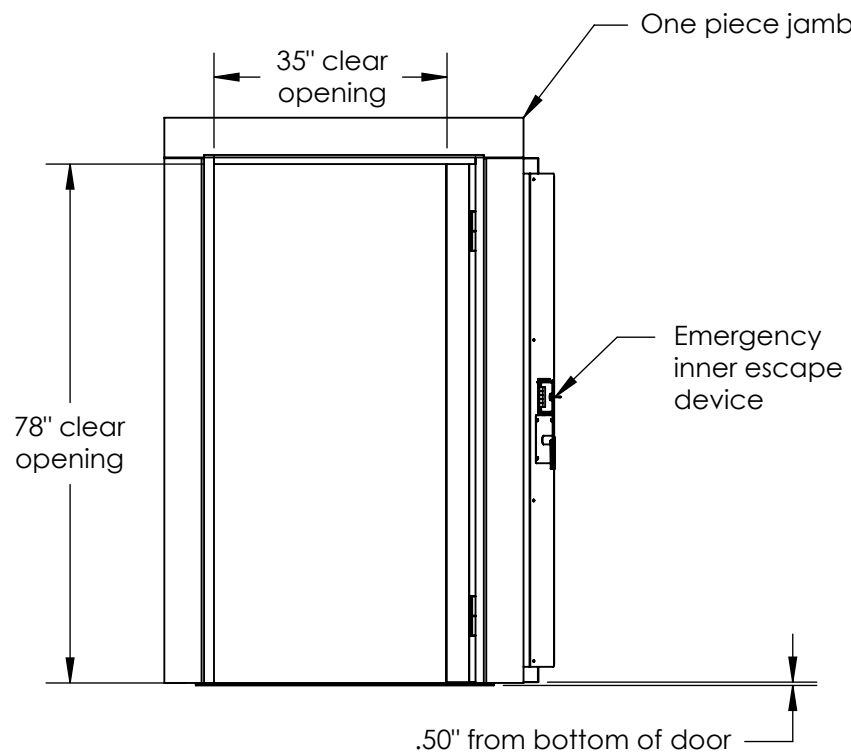

# S-COM 8040 IS RATED VAULT DOOR RH

**DETAIL B**  
**SCALE 1 : 14**

Available in 6"-12"  
- 8" standard  
- custom size available

**FRONT VIEW**

**SECTION A-A**  
**SCALE 1 : 29**