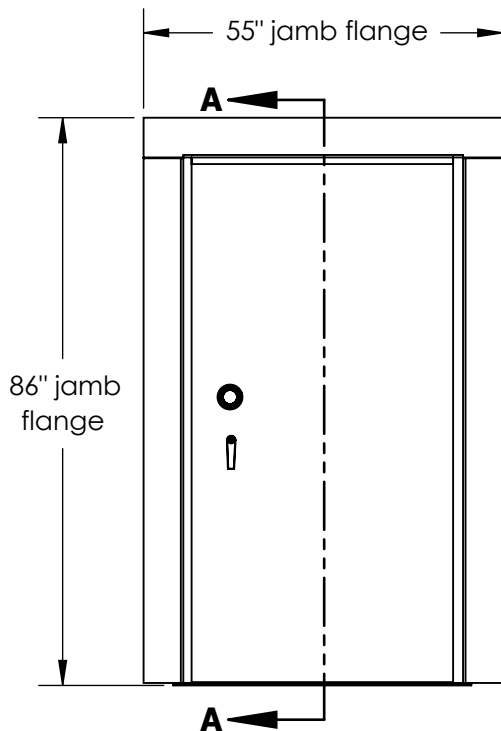

# S-COM 8040 IS RATED VAULT DOOR RH

**DETAIL B**  
**SCALE 1 : 14**

Available in 6"-12"  
- 8" standard  
- custom size available

**FRONT VIEW**

**SECTION A-A**  
**SCALE 1 : 29**