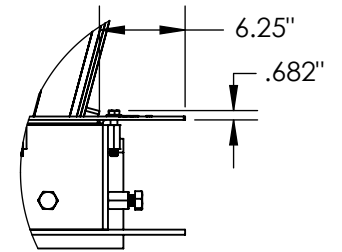

# S-COM 8040 IS RATED VAULT DOOR RH

**DETAIL B**  
**SCALE 1 : 14**

Available in 6"-12"  
- 8" standard  
- custom size available

**FRONT VIEW**

**SECTION A-A**  
**SCALE 1 : 29**