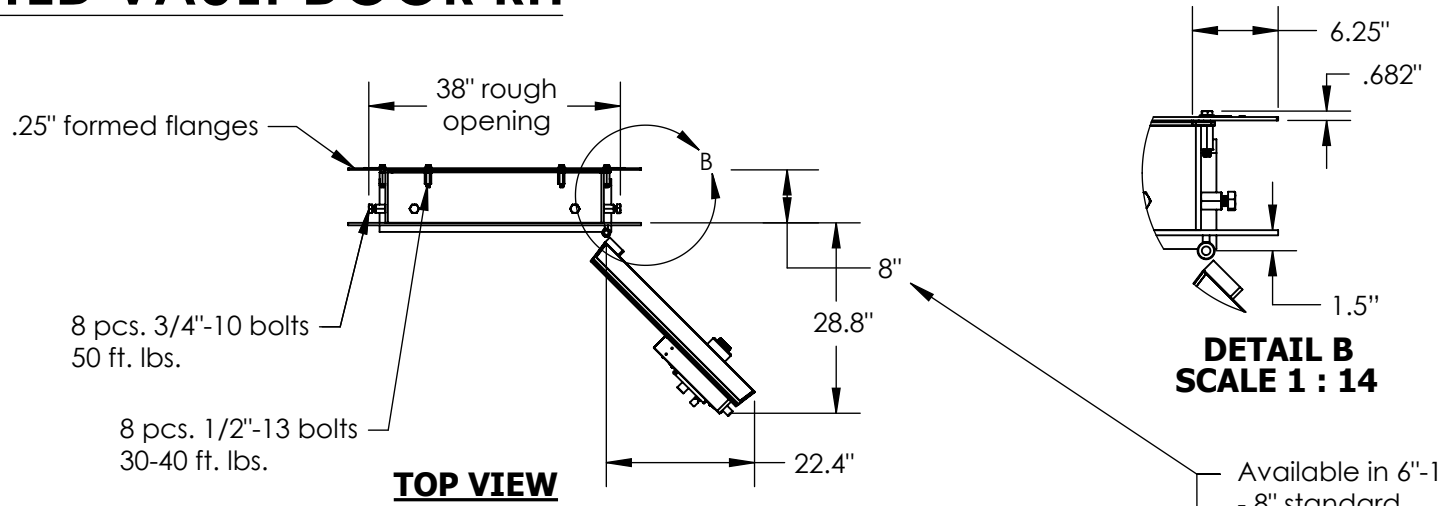

# S-COM 8030 RATED VAULT DOOR RH

Available in 6"-12"  
- 8" standard  
- custom size available