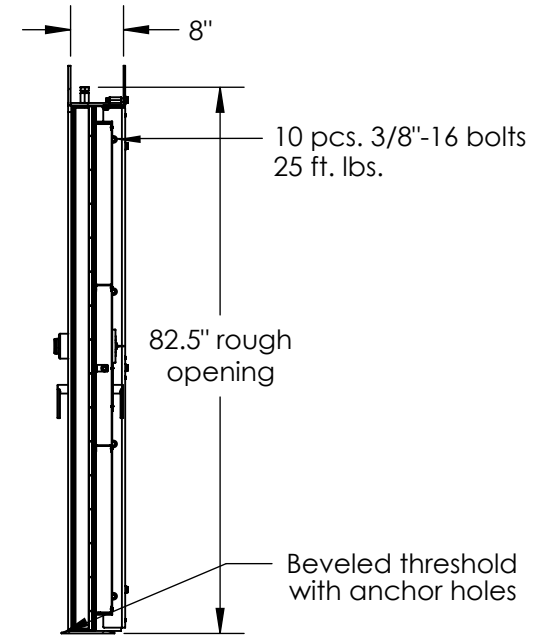

# S-COM 8030 IS RATED VAULT DOOR RH

**TOP VIEW**

**DETAIL B  
SCALE 1 : 14**

Available in 6"-12"  
- 8" standard  
- custom size available

**FRONT VIEW**

**SECTION A-A  
SCALE 1 : 29**