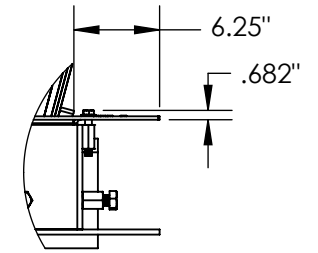

# S-COM 8030 IS RATED VAULT DOOR RH

**TOP VIEW**

**DETAIL B  
SCALE 1 : 14**

Available in 6"-12"  
- 8" standard  
- custom size available

**FRONT VIEW**

**SECTION A-A  
SCALE 1 : 29**