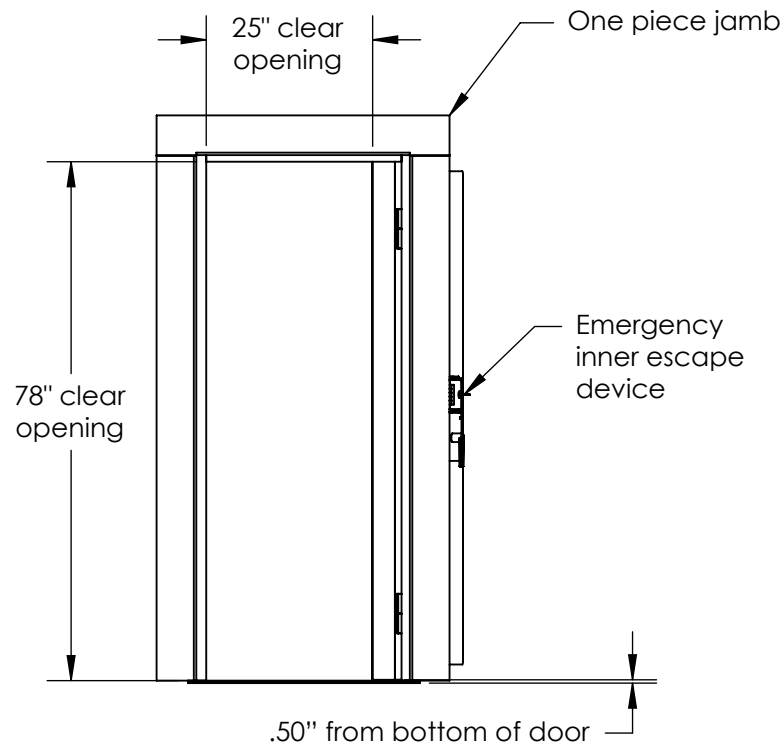

# S-COM 8030 IS RATED VAULT DOOR RH

**TOP VIEW**

**DETAIL B  
SCALE 1 : 14**

Available in 6"-12"  
- 8" standard  
- custom size available

**FRONT VIEW**

**SECTION A-A  
SCALE 1 : 29**