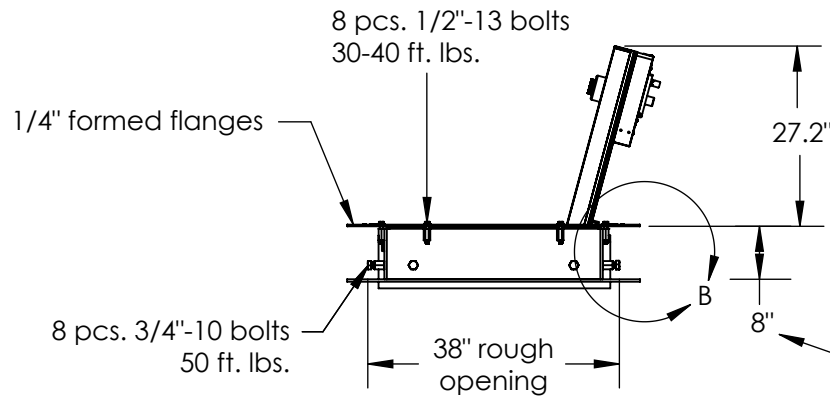

# S-COM 8030 IS RATED VAULT DOOR RH

**TOP VIEW**

**DETAIL B  
SCALE 1 : 14**

Available in 6"-12"  
- 8" standard  
- custom size available

**FRONT VIEW**

**SECTION A-A  
SCALE 1 : 29**