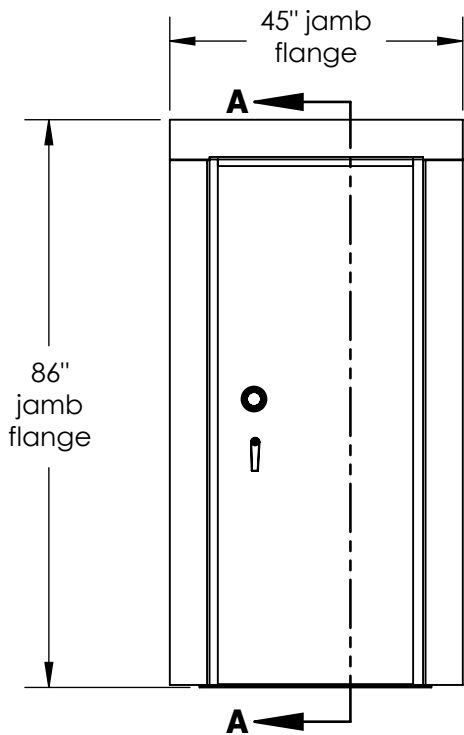

# S-COM 8030 IS RATED VAULT DOOR RH

**TOP VIEW**

**DETAIL B  
SCALE 1 : 14**

Available in 6"-12"  
- 8" standard  
- custom size available

**FRONT VIEW**

**SECTION A-A  
SCALE 1 : 29**