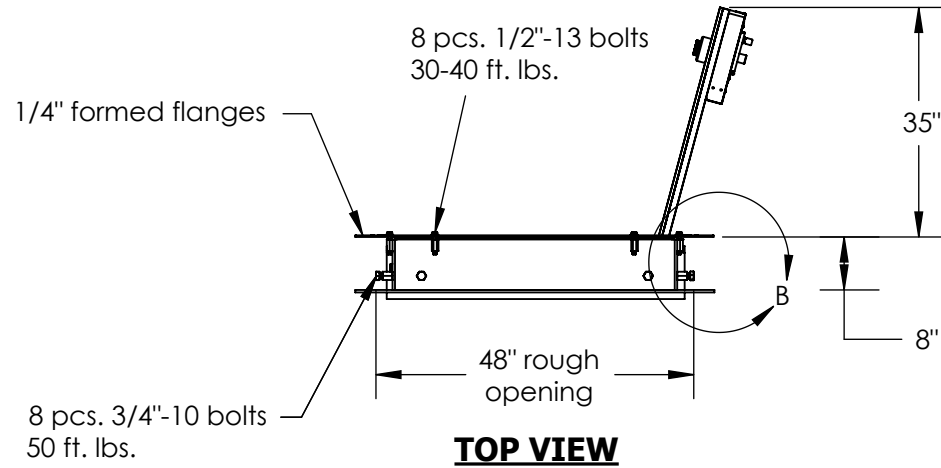

# E8040 IS RATED VAULT DOOR RH

**DETAIL B**  
SCALE 1 : 14

Available in 6"-12"  
- 8" standard  
- custom size available