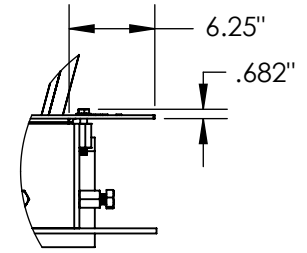

# E8040 IS RATED VAULT DOOR RH

**DETAIL B**  
SCALE 1 : 14

Available in 6"-12"  
- 8" standard  
- custom size available