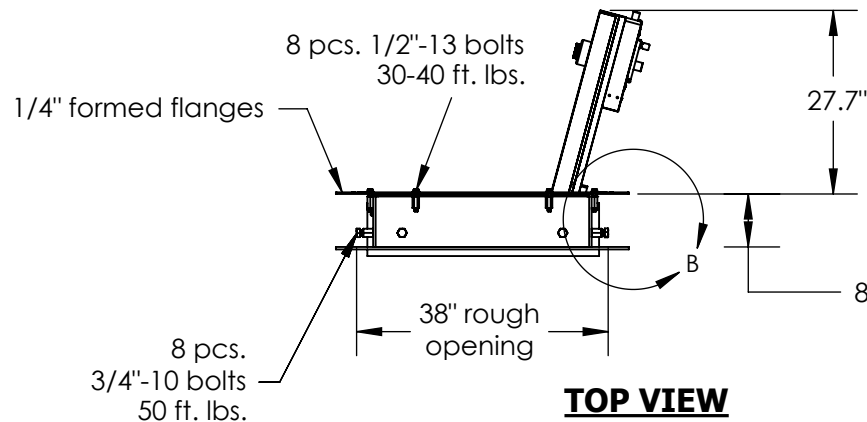

E-COM 8030 IS RATED VAULT DOOR RH

DETAIL B
SCALE 1 : 14