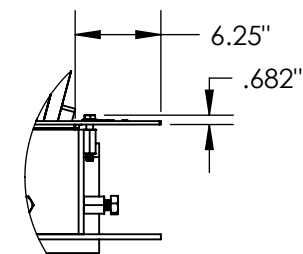

E-COM 8030 IS RATED VAULT DOOR RH

DETAIL B
SCALE 1 : 14