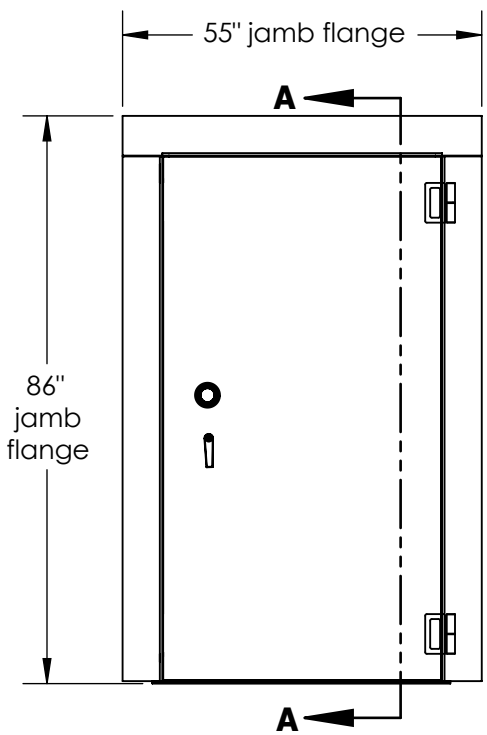

# B8040 RATED VAULT DOOR RH

**DETAIL B**  
**SCALE 1 : 14**

Available in 6"-12"  
- 8" standard  
- custom size available

**FRONT VIEW**

**SECTION A-A**  
**SCALE 1 : 29**