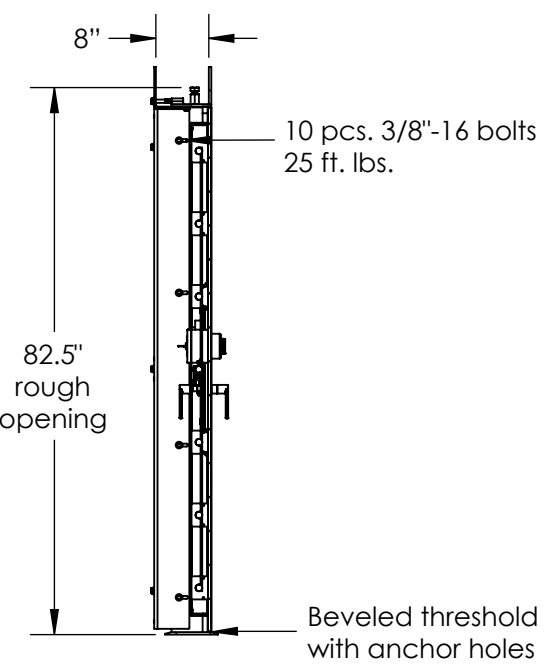

# B8040 RATED VAULT DOOR RH

**DETAIL B**  
**SCALE 1 : 14**

Available in 6"-12"  
- 8" standard  
- custom size available

**FRONT VIEW**

**SECTION A-A**  
**SCALE 1 : 29**