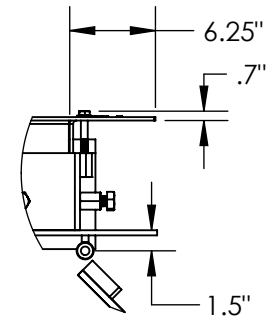

# B8040 RATED VAULT DOOR RH

**DETAIL B**  
**SCALE 1 : 14**

Available in 6"-12"  
- 8" standard  
- custom size available

**FRONT VIEW**

**SECTION A-A**  
**SCALE 1 : 29**