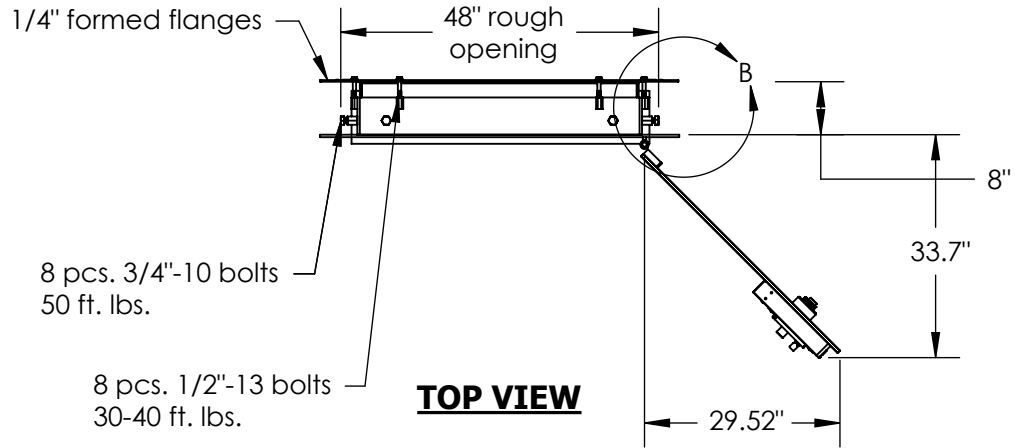

# B8040 RATED VAULT DOOR RH

**DETAIL B**  
**SCALE 1 : 14**

Available in 6"-12"  
- 8" standard  
- custom size available

**FRONT VIEW**

**SECTION A-A**  
**SCALE 1 : 29**