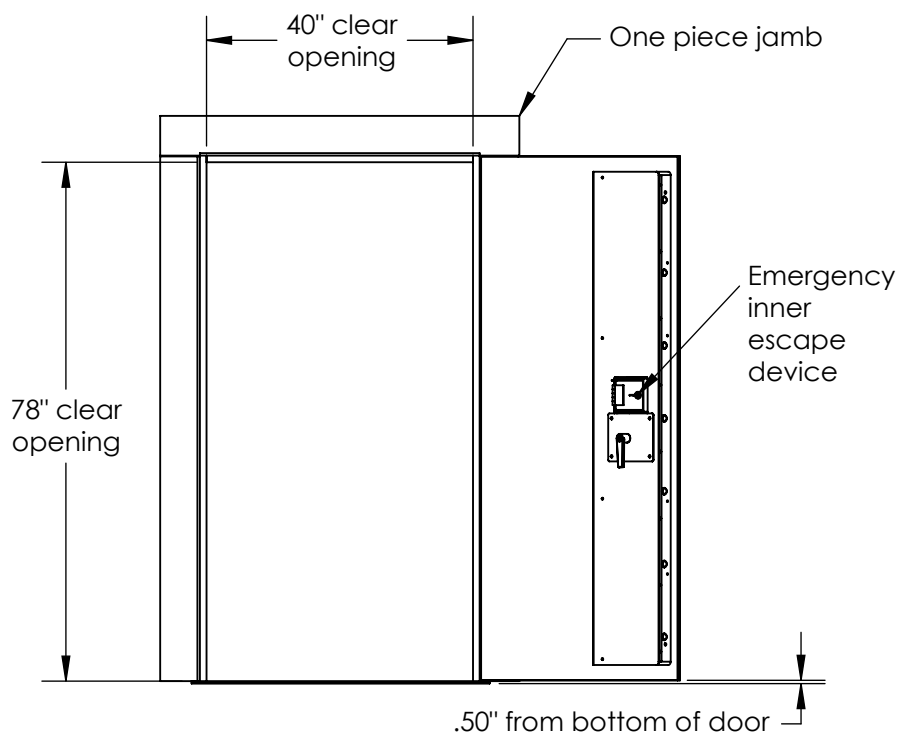

# B8040 RATED VAULT DOOR RH

**DETAIL B**  
**SCALE 1 : 14**

Available in 6"-12"  
- 8" standard  
- custom size available

**FRONT VIEW**

**SECTION A-A**  
**SCALE 1 : 29**