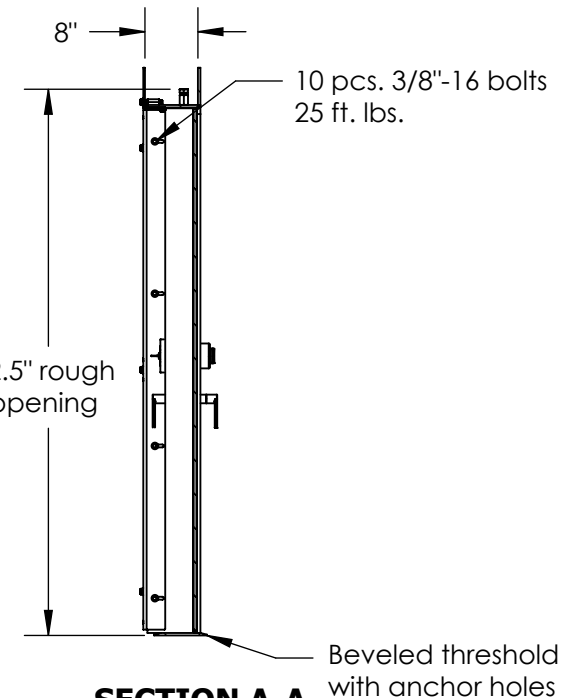

B8040 IS RATED VAULT DOOR RH

DETAIL B
SCALE 1 : 14

Available in 6"-12"
- 8" standard
- custom size available

FRONT VIEW

SECTION A-A
SCALE 1 : 29