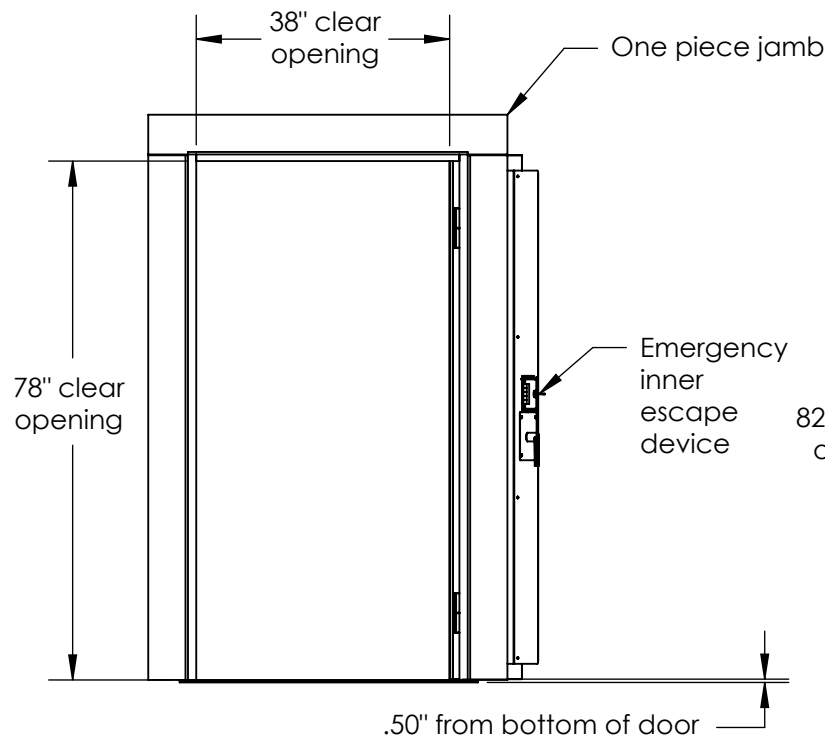

B8040 IS RATED VAULT DOOR RH

DETAIL B
SCALE 1 : 14

Available in 6"-12"
- 8" standard
- custom size available

FRONT VIEW

SECTION A-A
SCALE 1 : 29