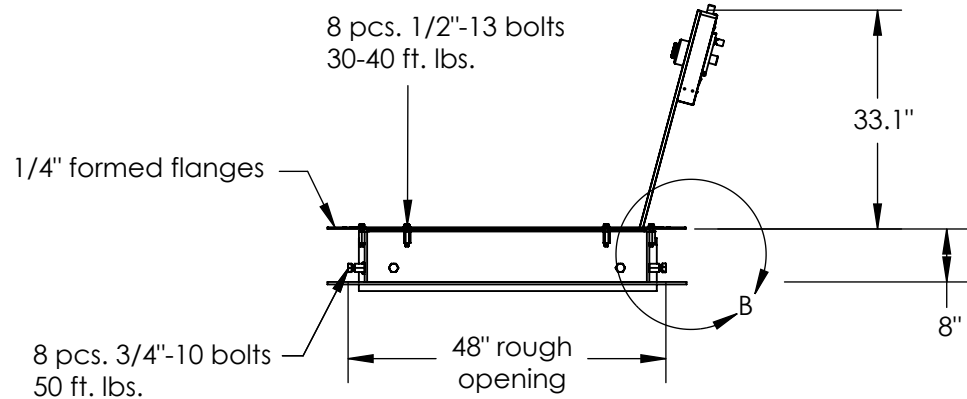

B8040 IS RATED VAULT DOOR RH

DETAIL B
SCALE 1 : 14

Available in 6"-12"
- 8" standard
- custom size available

FRONT VIEW

SECTION A-A
SCALE 1 : 29