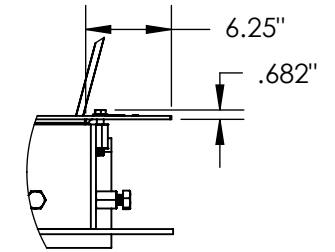

B8040 IS RATED VAULT DOOR RH

DETAIL B
SCALE 1 : 14

Available in 6"-12"
- 8" standard
- custom size available

FRONT VIEW

SECTION A-A
SCALE 1 : 29