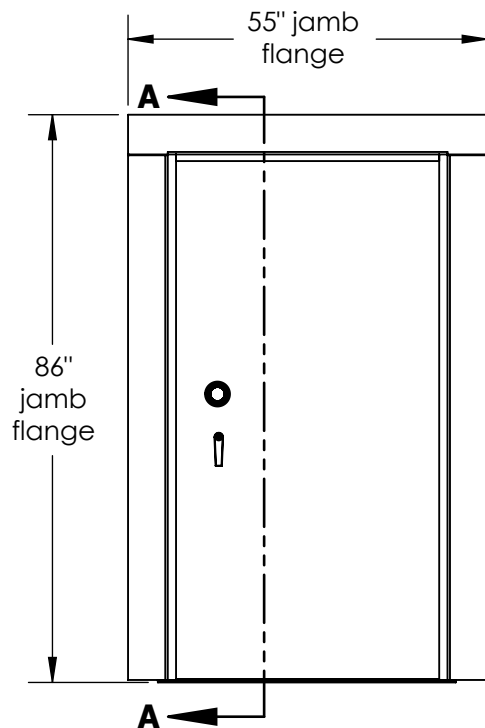

B8040 IS RATED VAULT DOOR RH

DETAIL B
SCALE 1 : 14

Available in 6"-12"
- 8" standard
- custom size available

FRONT VIEW

SECTION A-A
SCALE 1 : 29