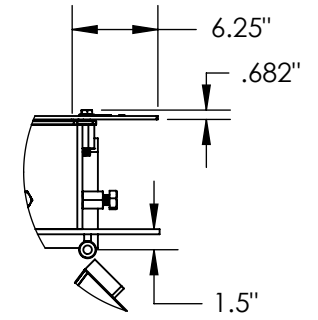

B-COM 8040 RATED VAULT DOOR RH

DETAIL B
SCALE 1 : 14

Available in 6"-12"
- 8" standard
- custom size available

FRONT VIEW

SECTION A-A
SCALE 1 : 29