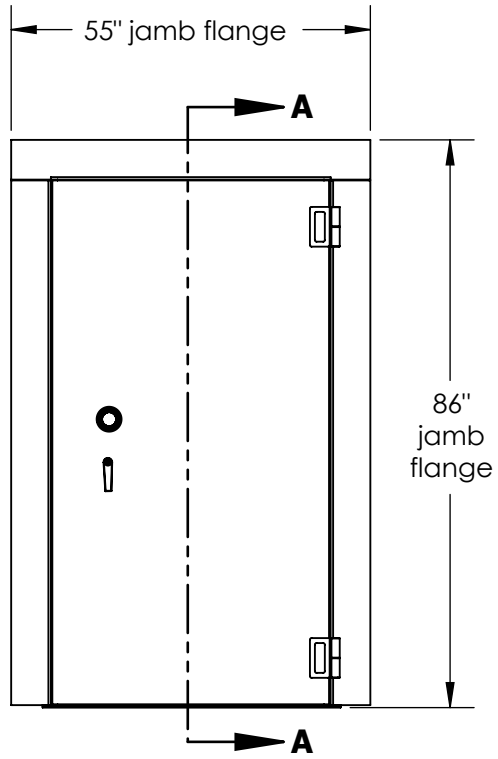

B-COM 8040 RATED VAULT DOOR RH

DETAIL B
SCALE 1 : 14

Available in 6"-12"
- 8" standard
- custom size available

FRONT VIEW

SECTION A-A
SCALE 1 : 29