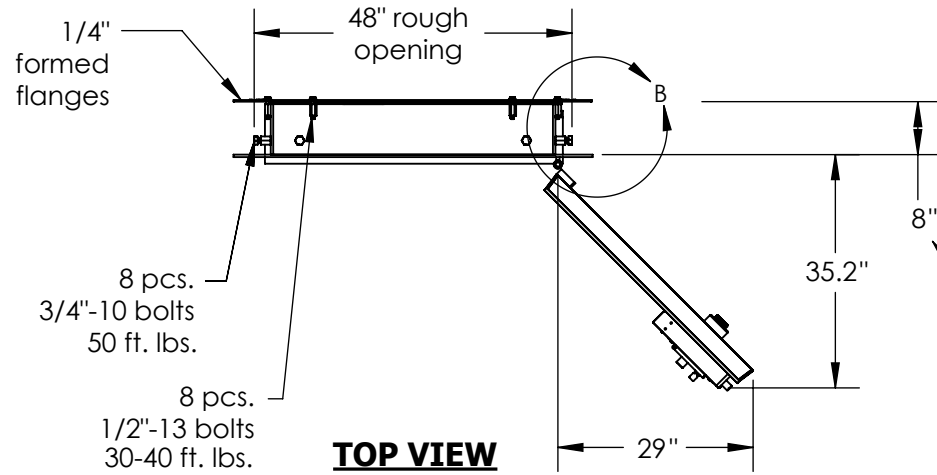

B-COM 8040 RATED VAULT DOOR RH

DETAIL B
SCALE 1 : 14

Available in 6"-12"
- 8" standard
- custom size available

FRONT VIEW

SECTION A-A
SCALE 1 : 29