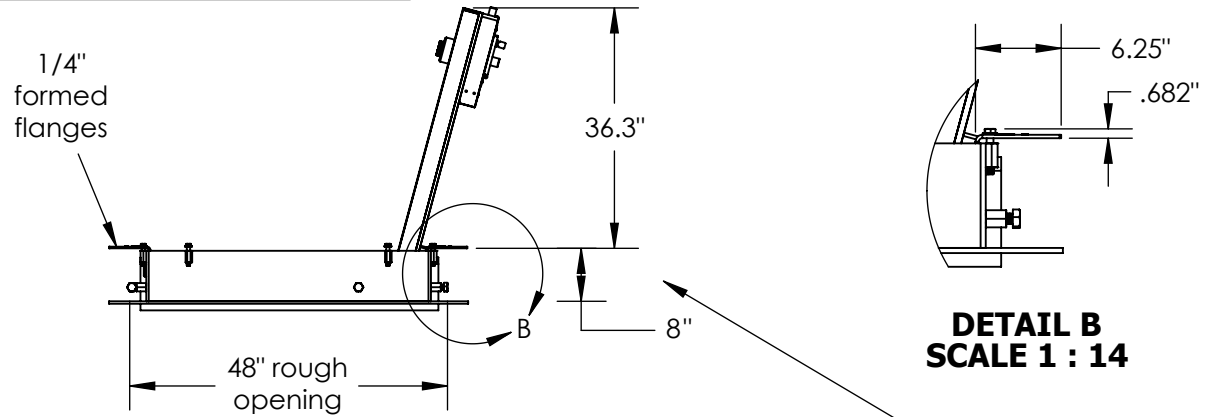

B-COM 8040 IS RATED VAULT DOOR RH

DETAIL B
SCALE 1 : 14

TOP VIEW

FRONT VIEW

Available in 6"-12"
- 8" standard
- custom size available

SECTION A-A
SCALE 1 : 29