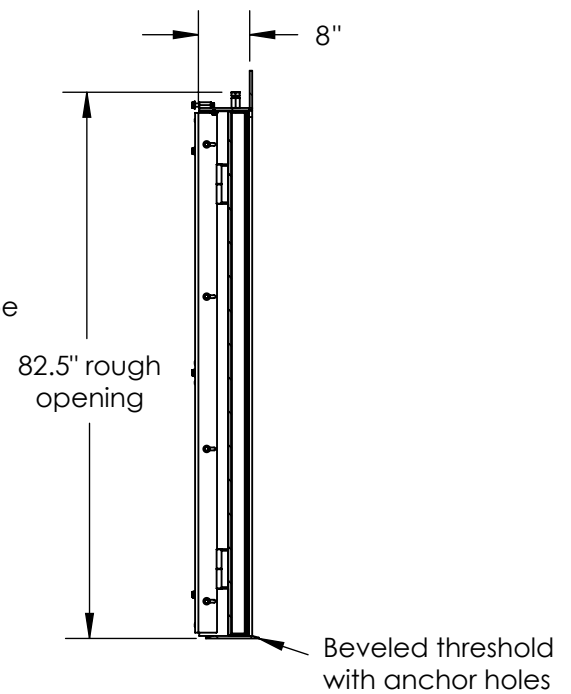

B-COM 8040 IS RATED VAULT DOOR RH

DETAIL B
SCALE 1 : 14

TOP VIEW

FRONT VIEW

Available in 6"-12"
- 8" standard
- custom size available

SECTION A-A
SCALE 1 : 29