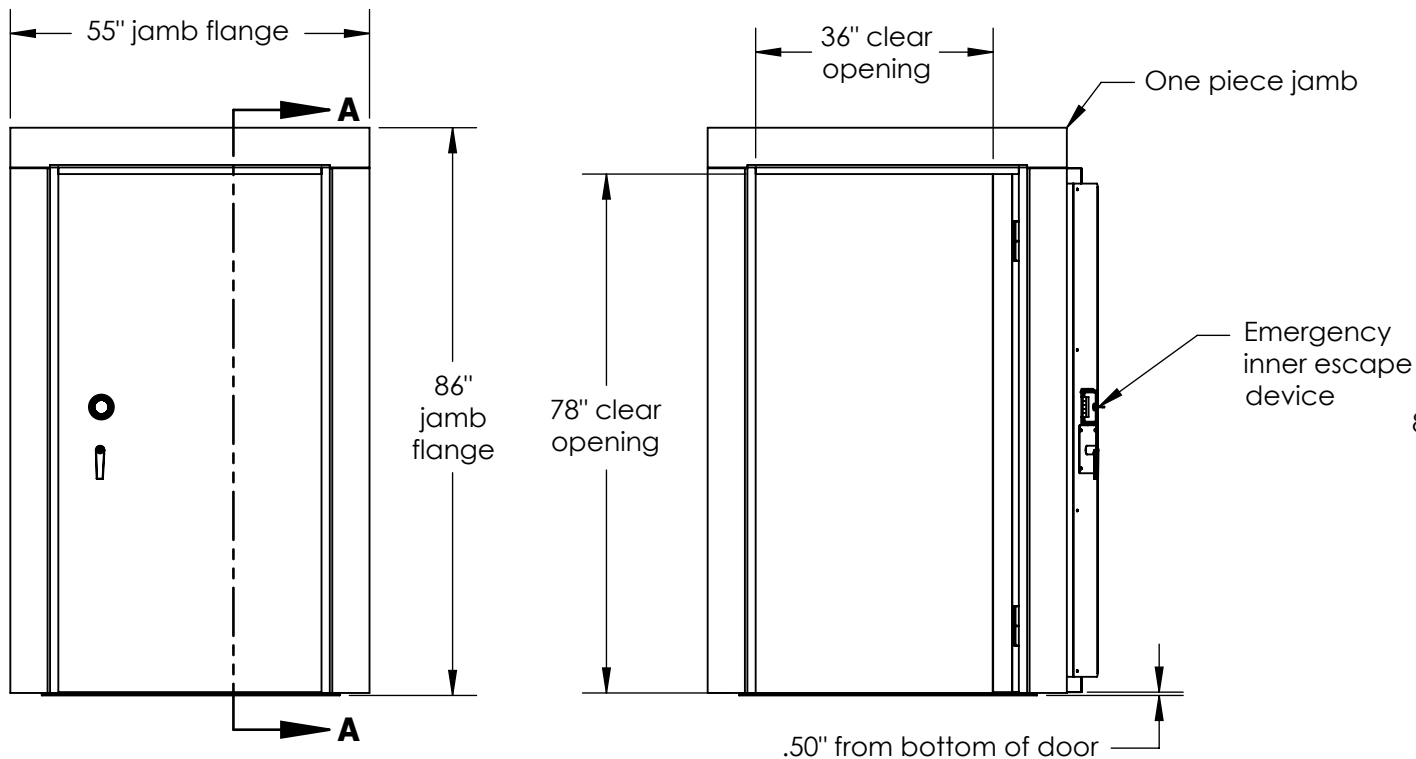

B-COM 8040 IS RATED VAULT DOOR RH

DETAIL B
SCALE 1 : 14

TOP VIEW

FRONT VIEW

Available in 6"-12"
- 8" standard
- custom size available

SECTION A-A
SCALE 1 : 29