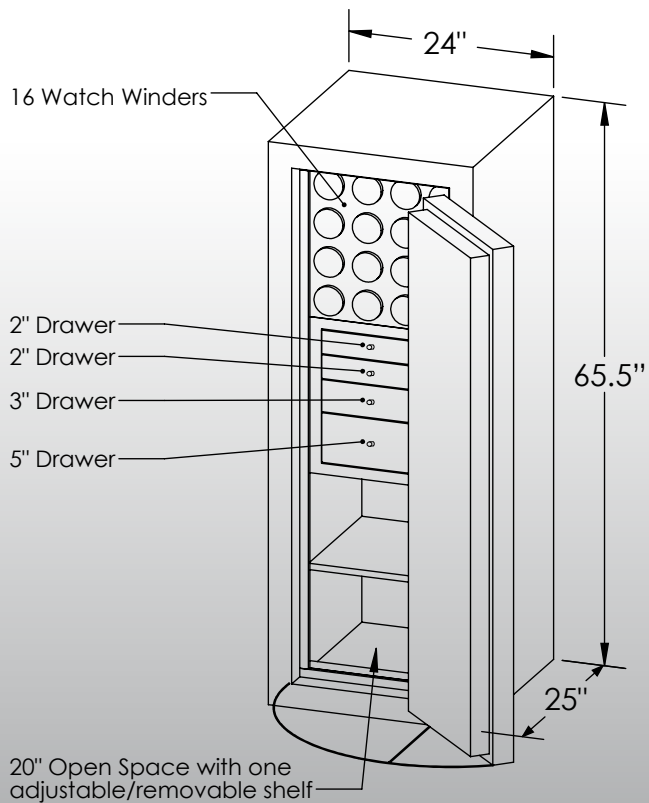

Man Safe 6018 Elite COM Configuration #1

Features & Specifications:

Interior Dimensions -----	60"H x 18"W x 16.5"D
Exterior Dimensions -----	65.5"H x 24"W x 27"D
Interior Drawer Dimensions -----	12 3/4"W x 13"D
Capacity in Cubic Ft. -----	10
Weight -----	1,855 LBS
Watch Winders -----	Sixteen
Drawer Configuration -----	Two 2" Drawers
	----- One 3" Drawer
	----- One 5" Drawer
Open Space -----	20 inches

* Please add 1" to all exterior dimensions to allow for installation.

** Standard 120 volt outlet required for operation. Two cords exit at lower back of safe on hinge side to provide power to interior light and watch winders.