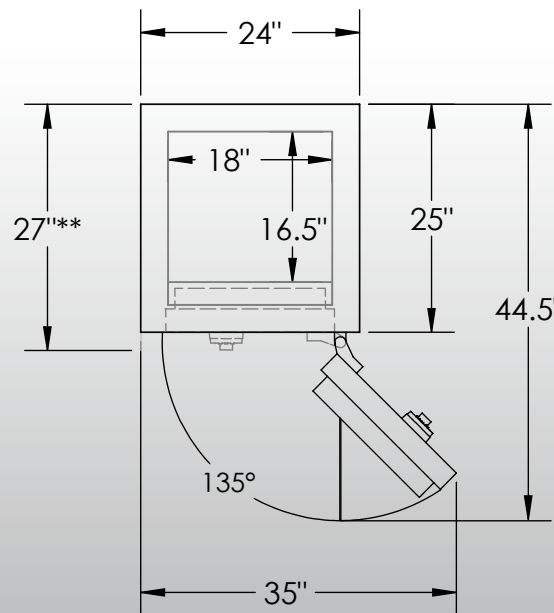

Man Safe 6018 Elite COM Configuration #1

Features & Specifications:

Interior Dimensions -----	60"H x 18"W x 16.5"D
Exterior Dimensions -----	65.5"H x 24"W x 27"D
Interior Drawer Dimensions -----	12 3/4"W x 13"D
Capacity in Cubic Ft. -----	10
Weight -----	1,855 LBS
Watch Winders -----	Sixteen
Drawer Configuration -----	Two 2" Drawers
	----- One 3" Drawer
	----- One 5" Drawer
Open Space -----	20 inches

* Please add 1" to all exterior dimensions to allow for installation.

** Standard 120 volt outlet required for operation. Two cords exit at lower back of safe on hinge side to provide power to interior light and watch winders.