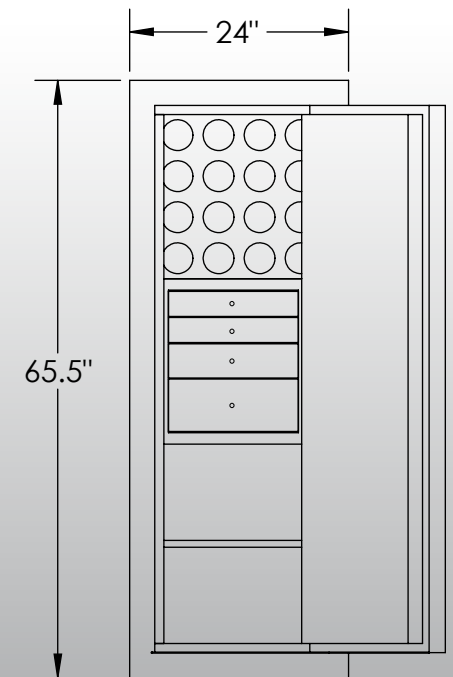

Man Safe 6018 Elite COM Configuration #1

Features & Specifications:

Interior Dimensions -----	60"H x 18"W x 16.5"D
Exterior Dimensions -----	65.5"H x 24"W x 27"D
Interior Drawer Dimensions -----	12 3/4"W x 13"D
Capacity in Cubic Ft. -----	10
Weight -----	1,855 LBS
Watch Winders -----	Sixteen
Drawer Configuration -----	Two 2" Drawers
	----- One 3" Drawer
	----- One 5" Drawer
Open Space -----	20 inches

* Please add 1" to all exterior dimensions to allow for installation.

** Standard 120 volt outlet required for operation. Two cords exit at lower back of safe on hinge side to provide power to interior light and watch winders.