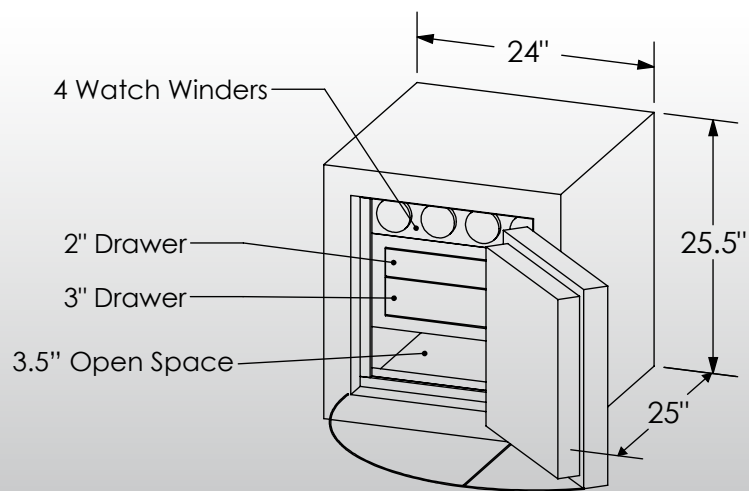

## Configuration #1

### Features & Specifications:

Interior Dimensions .....	20"H x 18"W x 16.5"D
Exterior Dimensions .....	25.5"H x 24"W x 27"D
Interior Drawer Dimensions .....	12 ¾"W x 13"D
Capacity in Cubic Ft. ....	4
Weight .....	852 LBS
Watch Winders .....	Four
Drawer Configuration .....	One 2" Drawer
.....	One 3" Drawer
Open Space .....	3.5 Inches

\* Please add 1" to all exterior dimensions to allow for installation.

\*\* Standard 120 volt outlet required for operation. Two cords exit at lower back of safe on hinge side to provide power to interior light and watch winders.