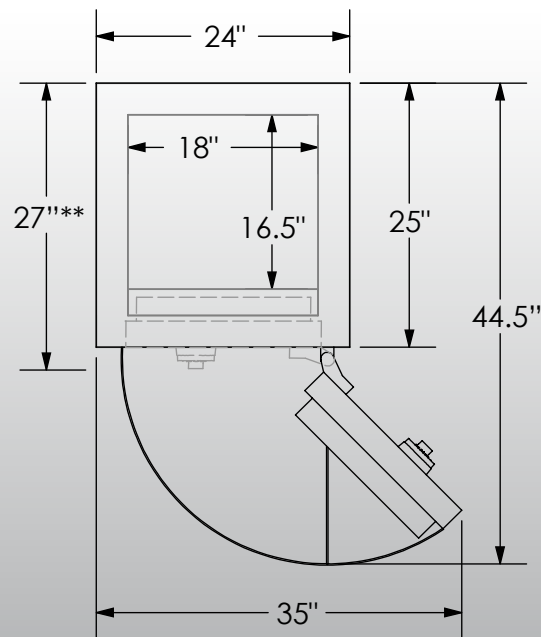

### Features & Specifications:

Interior Dimensions .....	20"H x 18"W x 16.5"D
Exterior Dimensions .....	25.5"H x 24"W x 27"D
Interior Drawer Dimensions .....	12 ¾"W x 13"D
Capacity in Cubic Ft. ....	4
Weight .....	852 LBS
Watch Winders .....	Four
Drawer Configuration .....	One 2" Drawer
.....	One 3" Drawer
Open Space .....	3.5 Inches

\* Please add 1" to all exterior dimensions to allow for installation.

\*\* Standard 120 volt outlet required for operation. Two cords exit at lower back of safe on hinge side to provide power to interior light and watch winders.