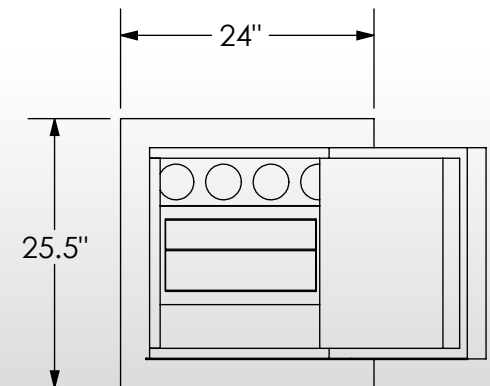

### Features & Specifications:

Interior Dimensions .....	20"H x 18"W x 16.5"D
Exterior Dimensions .....	25.5"H x 24"W x 27"D
Interior Drawer Dimensions .....	12 ¾"W x 13"D
Capacity in Cubic Ft. ....	4
Weight .....	852 LBS
Watch Winders .....	Four
Drawer Configuration .....	One 2" Drawer
.....	One 3" Drawer
Open Space .....	3.5 Inches