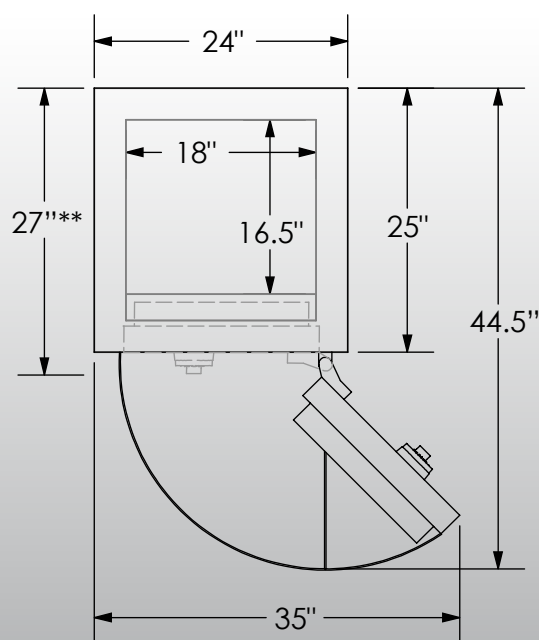

Man Safe COM 2018 Configuration #1

Features & Specifications:

Interior Dimensions	20"H x 18"W x 16.5"D
Exterior Dimensions	25.5"H x 24"W x 27"D
Interior Drawer Dimensions	12 ¾"W x 13"D
Capacity in Cubic Ft.	4
Weight	848 LBS
Watch Winders	Four
Drawer Configuration	One 2" Drawer
.....	One 3" Drawer
Open Space	3.5 Inches

* Please add 1" to all exterior dimensions to allow for installation.

** Standard 120 volt outlet required for operation. Two cords exit at lower back of safe on hinge side to provide power to interior light and watch winders.