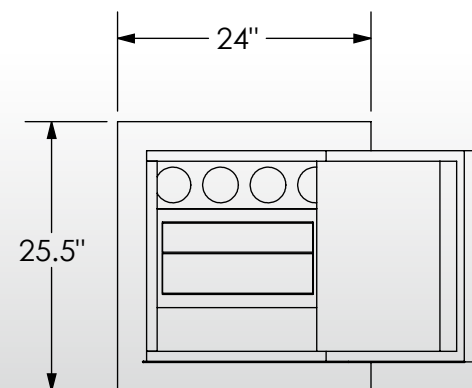

Man Safe COM 2018 Configuration #1

Features & Specifications:

Interior Dimensions	20"H x 18"W x 16.5"D
Exterior Dimensions	25.5"H x 24"W x 27"D
Interior Drawer Dimensions	12 ¾"W x 13"D
Capacity in Cubic Ft.	4
Weight	848 LBS
Watch Winders	Four
Drawer Configuration	One 2" Drawer
.....	One 3" Drawer
Open Space	3.5 Inches

* Please add 1" to all exterior dimensions to allow for installation.

** Standard 120 volt outlet required for operation. Two cords exit at lower back of safe on hinge side to provide power to interior light and watch winders.