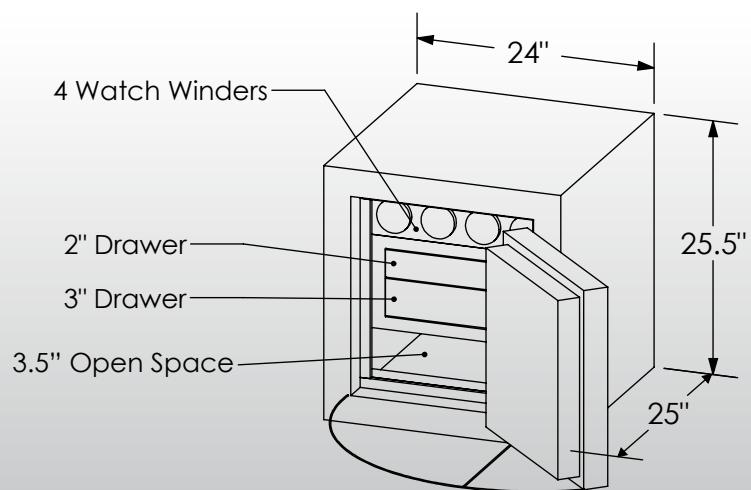

Man Safe COM 2018 Configuration #1

Features & Specifications:

Interior Dimensions	20"H x 18"W x 16.5"D
Exterior Dimensions	25.5"H x 24"W x 27"D
Interior Drawer Dimensions	12 ¾"W x 13"D
Capacity in Cubic Ft.	4
Weight	848 LBS
Watch Winders	Four
Drawer Configuration	One 2" Drawer
.....	One 3" Drawer
Open Space	3.5 Inches

* Please add 1" to all exterior dimensions to allow for installation.

** Standard 120 volt outlet required for operation. Two cords exit at lower back of safe on hinge side to provide power to interior light and watch winders.