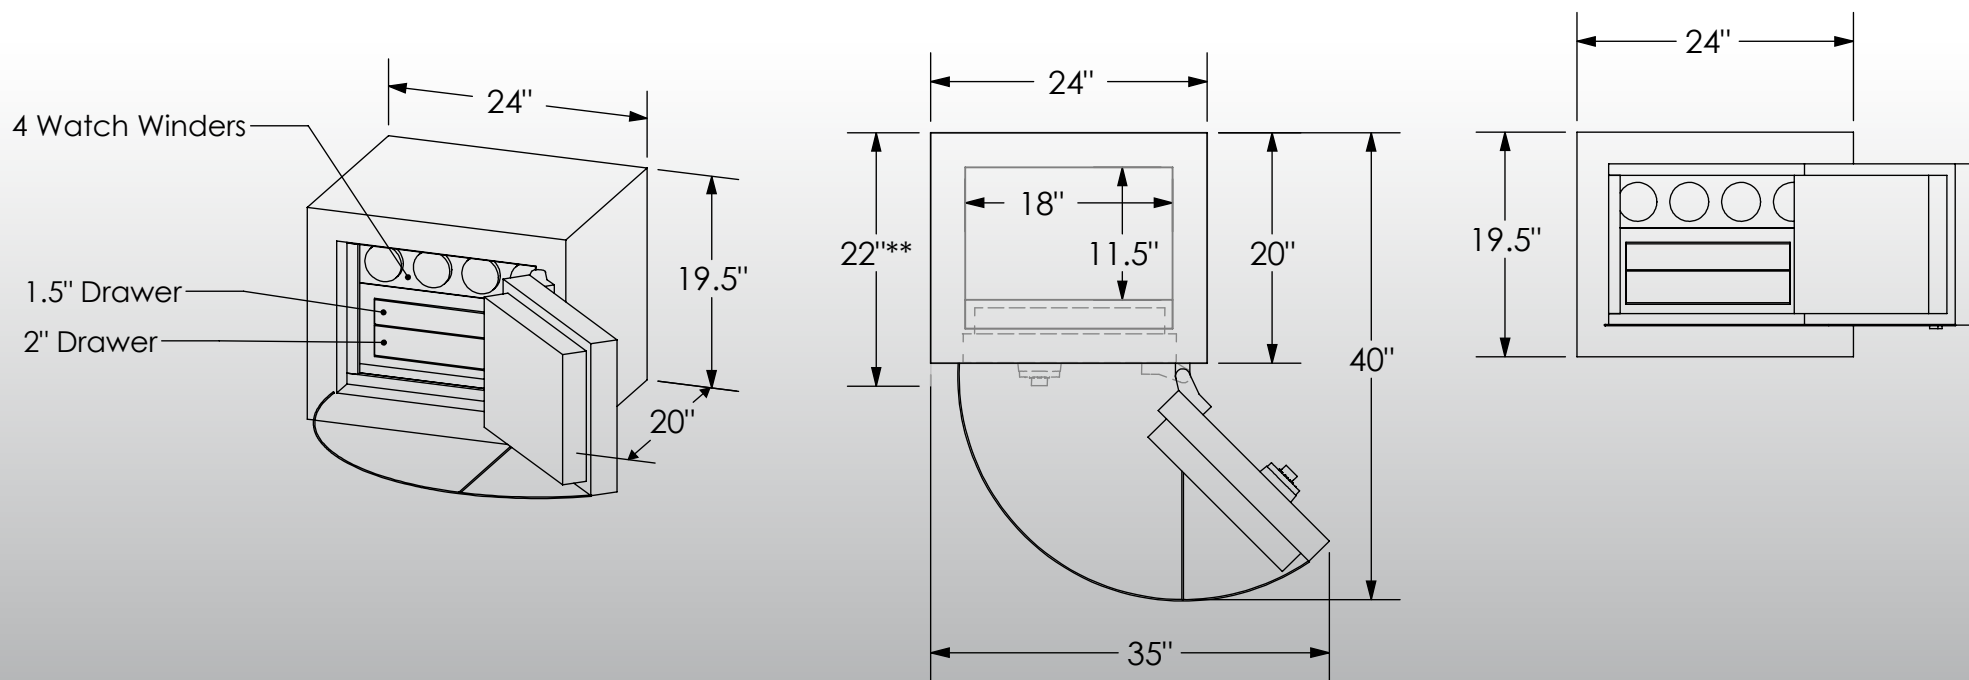

Man Safe COM Elite 1418 Configuration #2

Features & Specifications:

Interior Dimensions	14"H x 18"W x 11.5"D
Exterior Dimensions	19.5"H x 24"W x 22"D*
Inside Drawer Dimensions	12 3/4"W x 9"D
Capacity in Cubic Ft.	2
Weight	515 LBS
Watch Winders	Four
Drawer Configuration	One 1.5" Drawer
.....	One 2" Drawer
Open Space	None

* Please add 1" to all exterior dimensions to allow for installation.

** Standard 120 volt outlet required for operation. Two cords exit at lower back of safe on hinge side to provide power to interior light and watch winders.