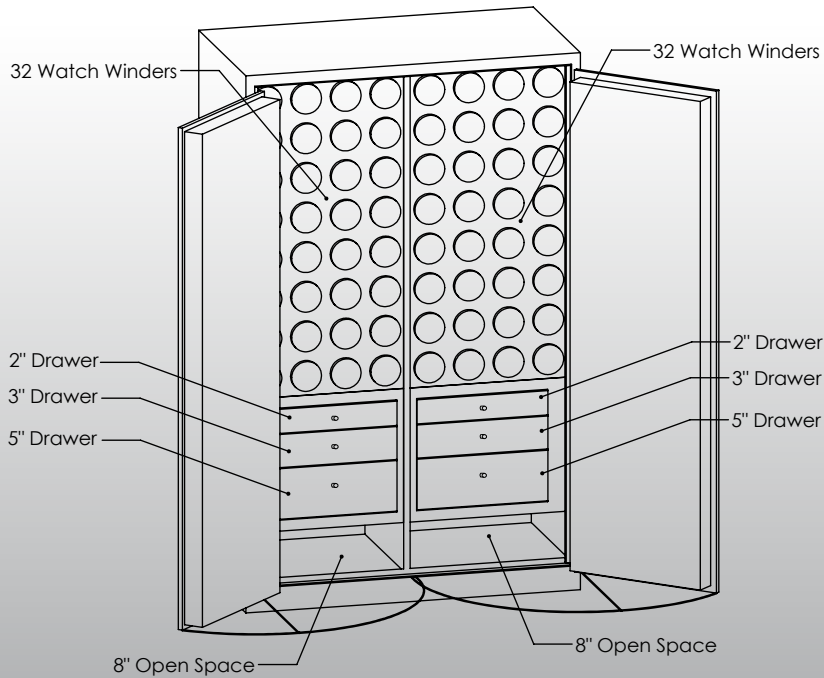

Man Safe 6037 Elite Configuration #2

Features & Specifications:

Interior Dimensions	60"H x 37"W x 16.5"D
Exterior Dimensions	61"H x 38"W x 22"D
Interior Drawer Dimensions	12 3/4"W x 13"D
Capacity in Cubic Ft.	21
Weight	1,300 LBS
Watch Winders	Sixty Four
Drawer Configuration	Two 2" Drawers
.....	Two 3" Drawers
.....	Two 5" Drawers
Open Space	8" Each Side

* Please add 1" to all exterior dimensions to allow for installation.

** Standard 120 volt outlet required for operation. Two cords exit at lower back of safe on hinge side to provide power to interior light and watch winders.