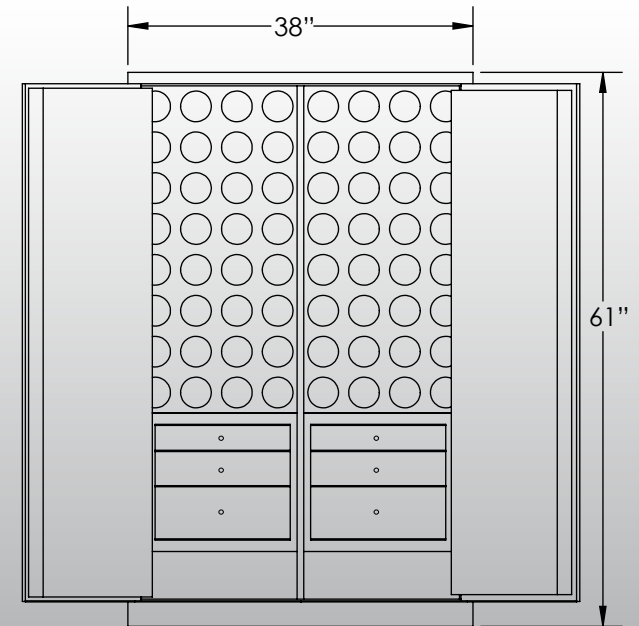

Man Safe 6037 Elite Configuration #2

Features & Specifications:

Interior Dimensions	60"H x 37"W x 16.5"D
Exterior Dimensions	61"H x 38"W x 22"D
Interior Drawer Dimensions	12 3/4"W x 13"D
Capacity in Cubic Ft.	21
Weight	1,300 LBS
Watch Winders	Sixty Four
Drawer Configuration	Two 2" Drawers
.....	Two 3" Drawers
.....	Two 5" Drawers
Open Space	8" Each Side

* Please add 1" to all exterior dimensions to allow for installation.

** Standard 120 volt outlet required for operation. Two cords exit at lower back of safe on hinge side to provide power to interior light and watch winders.