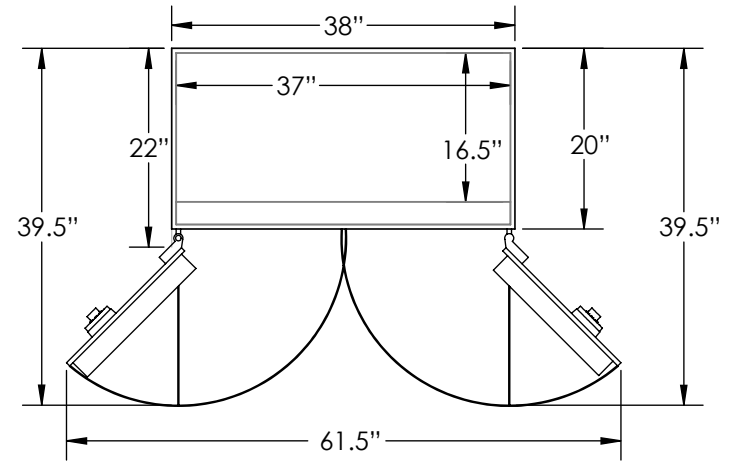

Man Safe 6037 Elite Configuration #2

Features & Specifications:

Interior Dimensions	60"H x 37"W x 16.5"D
Exterior Dimensions	61"H x 38"W x 22"D
Interior Drawer Dimensions	12 3/4"W x 13"D
Capacity in Cubic Ft.	21
Weight	1,300 LBS
Watch Winders	Sixty Four
Drawer Configuration	Two 2" Drawers
.....	Two 3" Drawers
.....	Two 5" Drawers
Open Space	8" Each Side

* Please add 1" to all exterior dimensions to allow for installation.

** Standard 120 volt outlet required for operation. Two cords exit at lower back of safe on hinge side to provide power to interior light and watch winders.