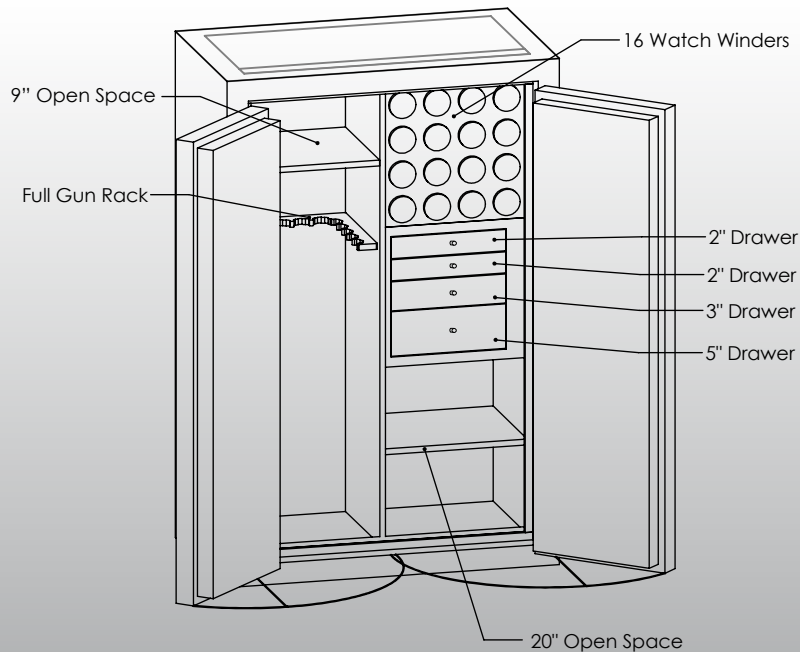

Man Safe 6037 COM Elite Configuration #1

Features & Specifications:

Interior Dimensions	60"H x 37"W x 16.5"D
Exterior Dimensions	65.5"H x 43"W x 27"D
Interior Drawer Dimensions	12 3/4"W x 13"D
Capacity in Cubic Ft.	21
Weight	2,860 LBS
Watch Winders	Sixteen
Drawer Configuration	Two 2" Drawers
.....	One 3" Drawer
.....	One 5" Drawer
Open Space	20" Under Drawers
.....	Gun Rack (10-11 Long Guns)
.....	9" Above Gun Rack

* Please add 1" to all exterior dimensions to allow for installation.

** Standard 120 volt outlet required for operation. Two cords exit at lower back of safe on hinge side to provide power to interior light and watch winders.