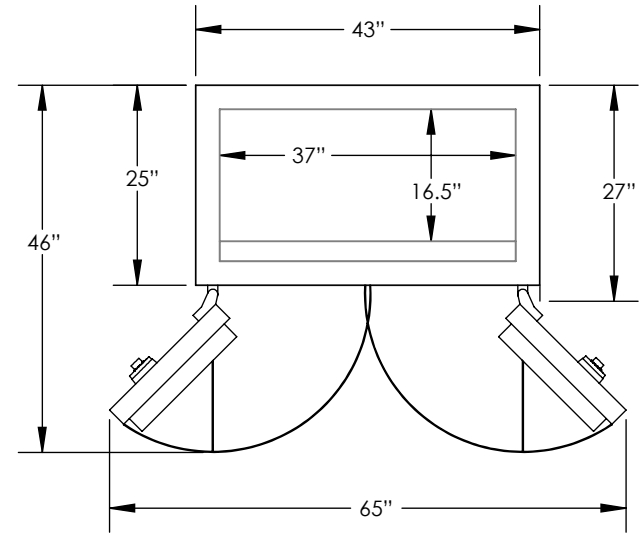

Man Safe 6037 COM Elite Configuration #1

Features & Specifications:

Interior Dimensions	60"H x 37"W x 16.5"D
Exterior Dimensions	65.5"H x 43"W x 27"D
Interior Drawer Dimensions	12 3/4"W x 13"D
Capacity in Cubic Ft.	21
Weight	2,860 LBS
Watch Winders	Sixteen
Drawer Configuration	Two 2" Drawers
.....	One 3" Drawer
.....	One 5" Drawer
Open Space	20" Under Drawers
.....	Gun Rack (10-11 Long Guns)
.....	9" Above Gun Rack

* Please add 1" to all exterior dimensions to allow for installation.

** Standard 120 volt outlet required for operation. Two cords exit at lower back of safe on hinge side to provide power to interior light and watch winders.