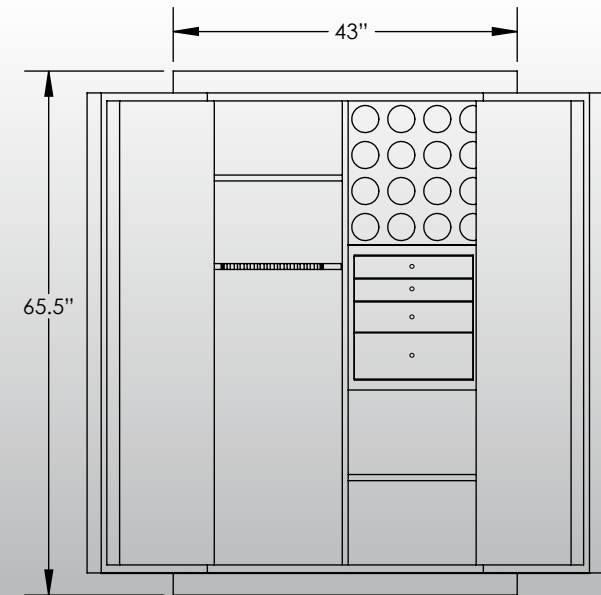

Man Safe 6037 COM Elite Configuration #1

Features & Specifications:

Interior Dimensions	60"H x 37"W x 16.5"D
Exterior Dimensions	65.5"H x 43"W x 27"D
Interior Drawer Dimensions	12 3/4"W x 13"D
Capacity in Cubic Ft.	21
Weight	2,860 LBS
Watch Winders	Sixteen
Drawer Configuration	Two 2" Drawers
.....	One 3" Drawer
.....	One 5" Drawer
Open Space	20" Under Drawers
.....	Gun Rack (10-11 Long Guns)
.....	9" Above Gun Rack

* Please add 1" to all exterior dimensions to allow for installation.

** Standard 120 volt outlet required for operation. Two cords exit at lower back of safe on hinge side to provide power to interior light and watch winders.