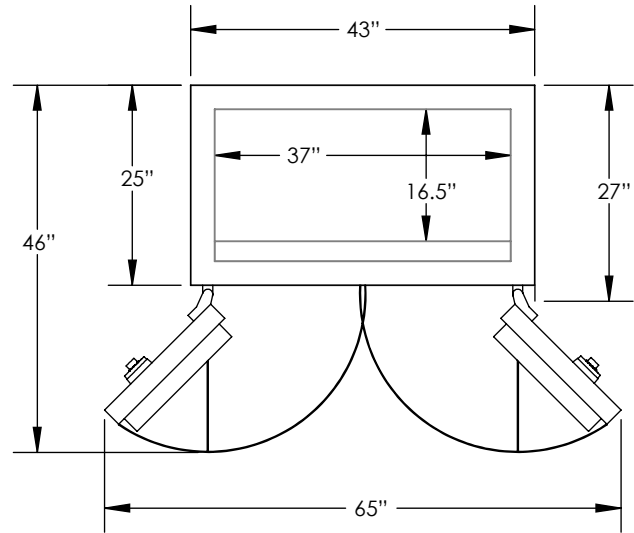

Man Safe 6037 COM Configuration #1

Features & Specifications:

Interior Dimensions	60"H x 37"W x 16.5"D
Exterior Dimensions	65.5"H x 43"W x 27"D
Interior Drawer Dimensions	12 3/4"W x 13"D
Capacity in Cubic Ft.	21
Weight	2,800 LBS
Watch Winders	Sixteen
Drawer Configuration	Two 2" Drawers
.....	One 3" Drawer
.....	One 5" Drawer
Open Space	20" Under Drawers
.....	Gun Rack (10-11 Long Guns)
.....	9" Above Gun Rack

* Please add 1" to all exterior dimensions to allow for installation.

** Standard 120 volt outlet required for operation. Two cords exit at lower back of safe on hinge side to provide power to interior light and watch winders.