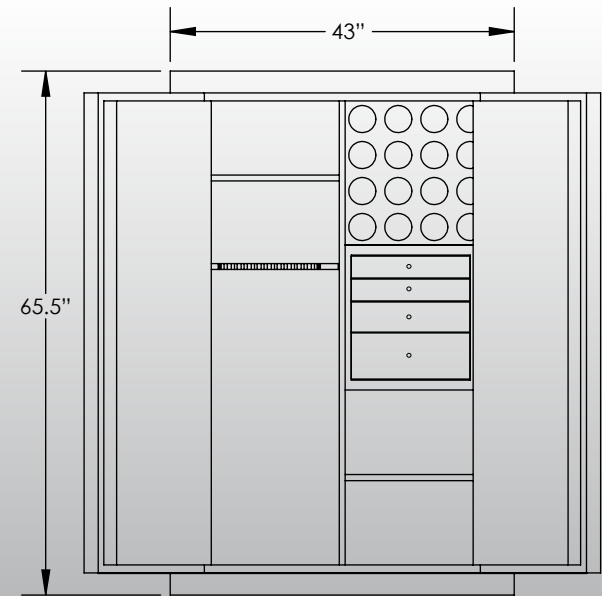

Man Safe 6037 COM Configuration #1

Features & Specifications:

Interior Dimensions	60"H x 37"W x 16.5"D
Exterior Dimensions	65.5"H x 43"W x 27"D
Interior Drawer Dimensions	12 3/4"W x 13"D
Capacity in Cubic Ft.	21
Weight	2,800 LBS
Watch Winders	Sixteen
Drawer Configuration	Two 2" Drawers
.....	One 3" Drawer
.....	One 5" Drawer
Open Space	20" Under Drawers
.....	Gun Rack (10-11 Long Guns)
.....	9" Above Gun Rack

* Please add 1" to all exterior dimensions to allow for installation.

** Standard 120 volt outlet required for operation. Two cords exit at lower back of safe on hinge side to provide power to interior light and watch winders.