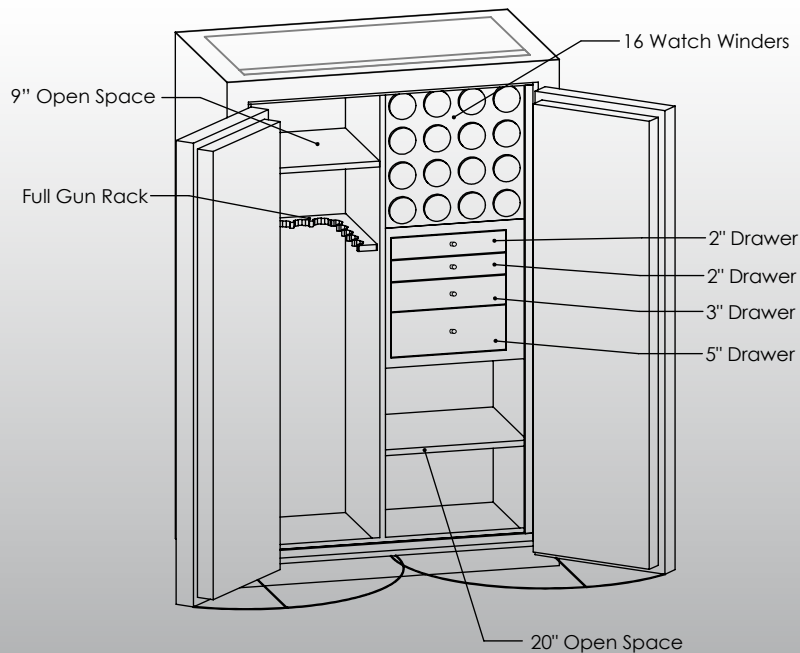

Man Safe 6037 COM Configuration #1

Features & Specifications:

Interior Dimensions	60"H x 37"W x 16.5"D
Exterior Dimensions	65.5"H x 43"W x 27"D
Interior Drawer Dimensions	12 3/4"W x 13"D
Capacity in Cubic Ft.	21
Weight	2,800 LBS
Watch Winders	Sixteen
Drawer Configuration	Two 2" Drawers
.....	One 3" Drawer
.....	One 5" Drawer
Open Space	20" Under Drawers
.....	Gun Rack (10-11 Long Guns)
.....	9" Above Gun Rack

* Please add 1" to all exterior dimensions to allow for installation.

** Standard 120 volt outlet required for operation. Two cords exit at lower back of safe on hinge side to provide power to interior light and watch winders.