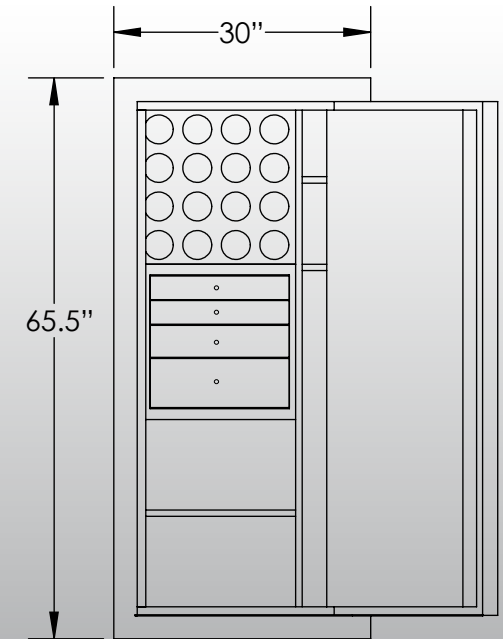

# Man Safe 6024 COM Elite Configuration #1

## Features & Specifications:

Interior Dimensions .....	60"H x 24"W x 16.5"D
Exterior Dimensions .....	65.5"H x 30"W x 27"D
Interior Drawer Dimensions .....	12 3/4"W x 13"D
Capacity in Cubic Ft. ....	13.75
Weight .....	2,275 LBS
Watch Winders .....	Sixteen
Drawer Configuration .....	Two 2" Drawers
.....	One 3" Drawer
.....	One 5" Drawer
Open Space .....	20" Under Drawers
.....	37" Long Gun Slot
.....	Two 8" Slots

\* Please add 1" to all exterior dimensions to allow for installation.

\*\* Standard 120 volt outlet required for operation. Two cords exit at lower back of safe on hinge side to provide power to interior light and watch winders.