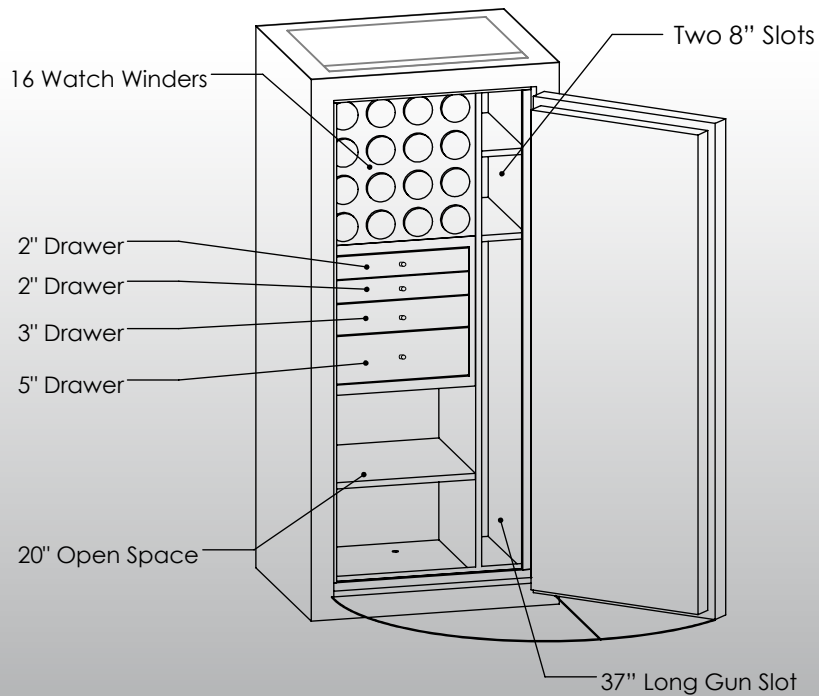

# Man Safe 6024 COM Elite Configuration #1

## Features & Specifications:

Interior Dimensions .....	60"H x 24"W x 16.5"D
Exterior Dimensions .....	65.5"H x 30"W x 27"D
Interior Drawer Dimensions .....	12 3/4"W x 13"D
Capacity in Cubic Ft. ....	13.75
Weight .....	2,275 LBS
Watch Winders .....	Sixteen
Drawer Configuration .....	Two 2" Drawers
.....	One 3" Drawer
.....	One 5" Drawer
Open Space .....	20" Under Drawers
.....	37" Long Gun Slot
.....	Two 8" Slots

\* Please add 1" to all exterior dimensions to allow for installation.

\*\* Standard 120 volt outlet required for operation. Two cords exit at lower back of safe on hinge side to provide power to interior light and watch winders.