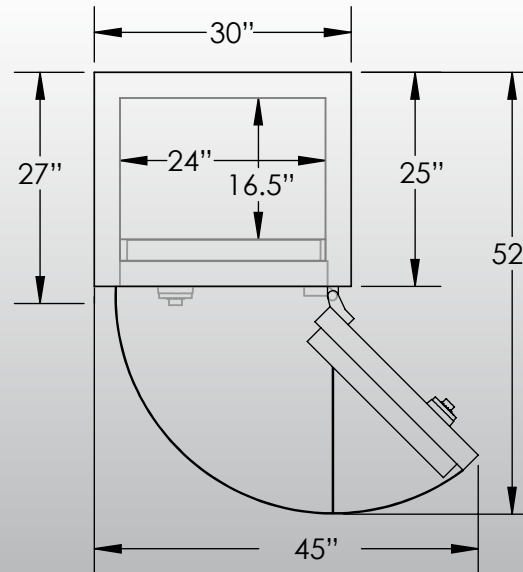

## Features & Specifications:

Interior Dimensions .....	60"H x 24"W x 16.5"D
Exterior Dimensions .....	65.5"H x 30"W x 27"D
Interior Drawer Dimensions .....	12 3/4"W x 13"D
Capacity in Cubic Ft. ....	13.75
Weight .....	2,275 LBS
Watch Winders .....	Sixteen
Drawer Configuration .....	Two 2" Drawers
.....	One 3" Drawer
.....	One 5" Drawer
Open Space .....	20" Under Drawers
.....	37" Long Gun Slot
.....	Two 8" Slots

\* Please add 1" to all exterior dimensions to allow for installation.

\*\* Standard 120 volt outlet required for operation. Two cords exit at lower back of safe on hinge side to provide power to interior light and watch winders.