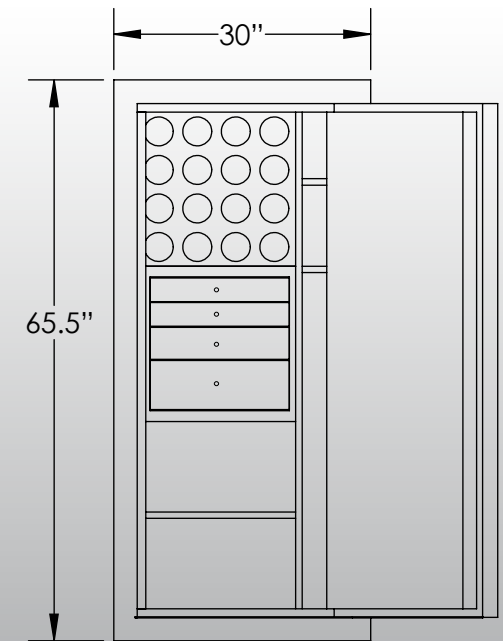

Man Safe 6024 COM Configuration #1

Features & Specifications:

Interior Dimensions	60"H x 24"W x 16.5"D
Exterior Dimensions	65.5"H x 30"W x 27"D
Interior Drawer Dimensions	12 3/4"W x 13"D
Capacity in Cubic Ft.	13.75
Weight	2,250 LBS
Watch Winders	Sixteen
Drawer Configuration	Two 2" Drawers
.....	One 3" Drawer
.....	One 5" Drawer
Open Space	20" Under Drawers
.....	37" Long Gun Slot
.....	Two 8" Slots

* Please add 1" to all exterior dimensions to allow for installation.

** Standard 120 volt outlet required for operation. Two cords exit at lower back of safe on hinge side to provide power to interior light and watch winders.