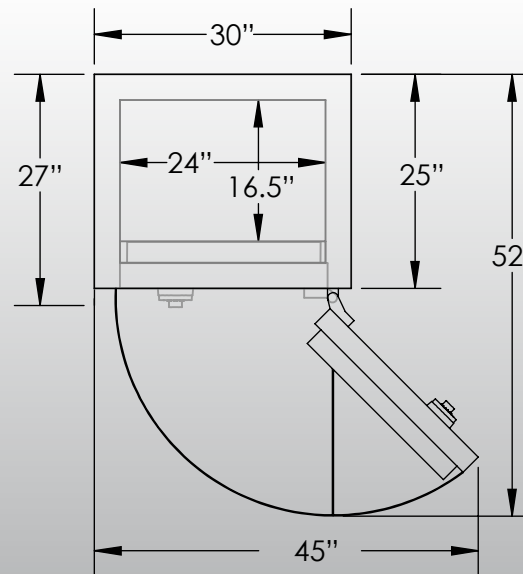

Man Safe 6024 COM Configuration #1

Features & Specifications:

Interior Dimensions	60"H x 24"W x 16.5"D
Exterior Dimensions	65.5"H x 30"W x 27"D
Interior Drawer Dimensions	12 3/4"W x 13"D
Capacity in Cubic Ft.	13.75
Weight	2,250 LBS
Watch Winders	Sixteen
Drawer Configuration	Two 2" Drawers
.....	One 3" Drawer
.....	One 5" Drawer
Open Space	20" Under Drawers
.....	37" Long Gun Slot
.....	Two 8" Slots

* Please add 1" to all exterior dimensions to allow for installation.

** Standard 120 volt outlet required for operation. Two cords exit at lower back of safe on hinge side to provide power to interior light and watch winders.