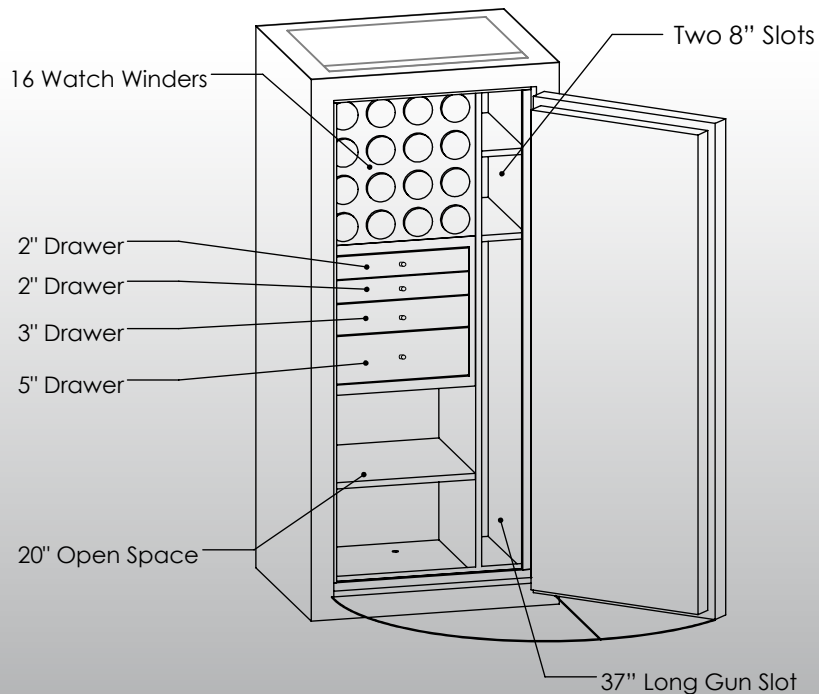

Man Safe 6024 COM Configuration #1

Features & Specifications:

Interior Dimensions	60"H x 24"W x 16.5"D
Exterior Dimensions	65.5"H x 30"W x 27"D
Interior Drawer Dimensions	12 3/4"W x 13"D
Capacity in Cubic Ft.	13.75
Weight	2,250 LBS
Watch Winders	Sixteen
Drawer Configuration	Two 2" Drawers
.....	One 3" Drawer
.....	One 5" Drawer
Open Space	20" Under Drawers
.....	37" Long Gun Slot
.....	Two 8" Slots

* Please add 1" to all exterior dimensions to allow for installation.

** Standard 120 volt outlet required for operation. Two cords exit at lower back of safe on hinge side to provide power to interior light and watch winders.