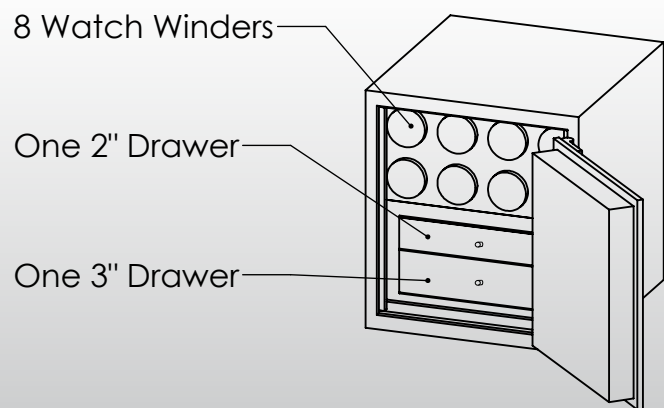

# Man Safe 2018 Elite Configuration #2

## Features & Specifications:

Interior Dimensions .....	20"H x 18"W x 16.5"D
Exterior Dimensions .....	21"H x 19"W x 22"D
Interior Drawer Dimensions .....	12 3/4"W x 13"D
Capacity in Cubic Ft. ....	4
Weight .....	285 LBS
Watch Winders .....	Eight
Drawer Configuration .....	One 2" Drawer
.....	One 3" Drawer
Open Space .....	None

\* Please add 1" to all exterior dimensions to allow for installation.

\*\* Standard 120 volt outlet required for operation. Two cords exit at lower back of safe on hinge side to provide power to interior light and watch winders.