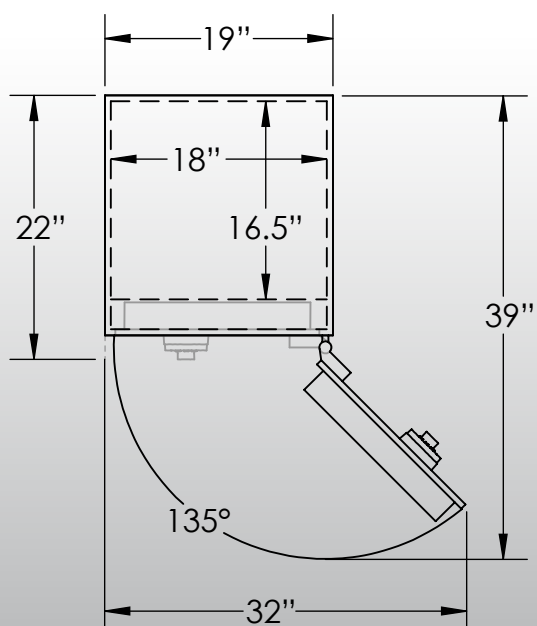

## Features & Specifications:

Interior Dimensions .....	20"H x 18"W x 16.5"D
Exterior Dimensions .....	21"H x 19"W x 22"D
Interior Drawer Dimensions .....	12 3/4"W x 13"D
Capacity in Cubic Ft. ....	4
Weight .....	285 LBS
Watch Winders .....	Eight
Drawer Configuration .....	One 2" Drawer
.....	One 3" Drawer
Open Space .....	None

\* Please add 1" to all exterior dimensions to allow for installation.

\*\* Standard 120 volt outlet required for operation. Two cords exit at lower back of safe on hinge side to provide power to interior light and watch winders.