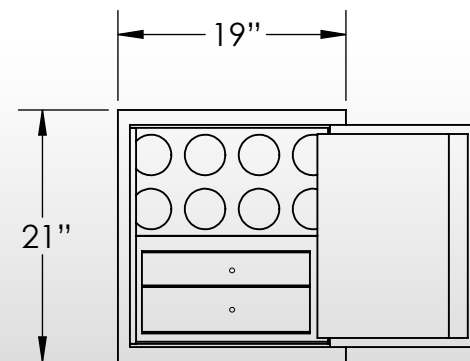

## Features & Specifications:

Interior Dimensions .....	20"H x 18"W x 16.5"D
Exterior Dimensions .....	21"H x 19"W x 22"D
Interior Drawer Dimensions .....	12 3/4"W x 13"D
Capacity in Cubic Ft. ....	4
Weight .....	285 LBS
Watch Winders .....	Eight
Drawer Configuration .....	One 2" Drawer
.....	One 3" Drawer
Open Space .....	None

\* Please add 1" to all exterior dimensions to allow for installation.

\*\* Standard 120 volt outlet required for operation. Two cords exit at lower back of safe on hinge side to provide power to interior light and watch winders.