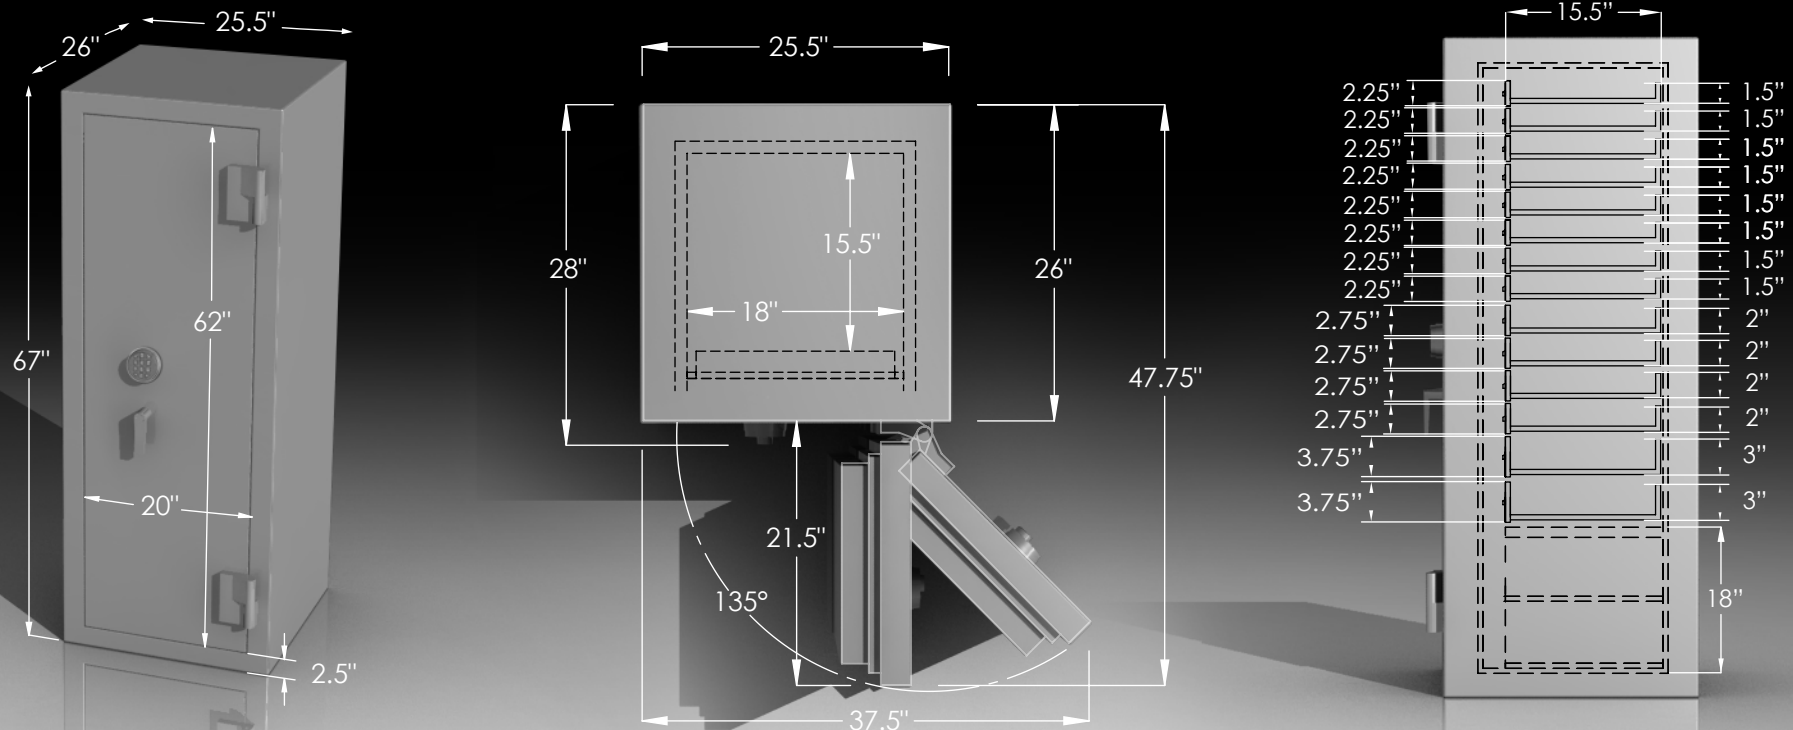

### Features & Specifications:

Interior Dimensions	60"H x 18"W x 15.5"D
Exterior Dimensions	67"H x 25.5"W x 28"D*
Capacity in Cubic Ft.	10
Weight	2,968 lbs.
Drawer Configuration	Eight 1.5" Drawers** Four 2" Drawers Two 3" Drawer
Open Space for Shelving	18 in.***

\*Add 1in. to all exterior dimensions to allow for installation  
 \*\*Internal usable drawer depth  
 \*\*\*All shelves are adjustable

**BROWN SAFE**