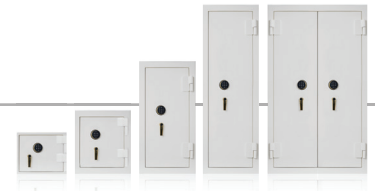

GEM 6037

Model	Protection Level	Dimensions H x W x D Inches	Weight Lbs.	Material Thickness Inches	Price US Dollars
Gem 6037	 BROWN SAFE SECURITY FIRE PROTECTION	Inside: 60" x 37" x 15.5" Outside: 61" x 38" x 21"	1170	Door: 0.50" Wall: 0.25"	\$9,880
SuperGem 6037	 BROWN SAFE SECURITY FIRE PROTECTION	Inside: 60" x 37" x 15.5" Outside: 61.5" x 38.5" x 22"	1876	Door: 1.00" Wall: 0.50"	\$12,450
UltraGem 6037	 BROWN SAFE SECURITY FIRE PROTECTION	Inside: 60" x 37" x 15.5" Outside: 62.5" x 39.5" x 23"	3022	Door: 1.50" Wall: 1.00"	\$14,770
EliteGem 6037	 BROWN SAFE SECURITY FIRE PROTECTION	Inside: 60" x 37" x 15.5" Outside: 61" x 38" x 21"	1216	Ballistic Steel Door: 0.50" Wall: 0.25"	\$18,860

OPTIONAL FEATURES

LUXURY UPGRADES	Price US Dollars
Door Mounted Necklace Rack	
- Mini Gem	\$160
- Gem 2418	\$175
- Gem 4018	\$215
- Gem 6018	\$250
- Gem 6037 (Price per door)	\$250
Door Mounted Mirror	
- Mini Gem	\$195
- Gem 2418	\$265
- Gem 4018	\$350
- Gem 6018	\$425
- Gem 6037 (Price per door)	\$425
Signature Leather Package	
- Mini Gem	\$995
- Gem 2418	\$1,525
- Gem 4018	\$1,725
- Gem 6018	\$1,975
- Gem 6037	\$3,375
Fabric Upgrade: Ivory Velvet (black velvet standard on all jewelry safes)	
- Mini Gem	\$125
- Gem 2418, 4018 and 6018	\$325
- Gem 6037	\$525
Fabric Upgrade: Black or Sand Ultrasuede®	
- Mini Gem	\$175
- Gem 2418, 4018, and 6018	\$525
- Gem 6037	\$725
Fabric Upgrade: Custom Ultrasuede® Color or Pattern - All Models	Call For Price