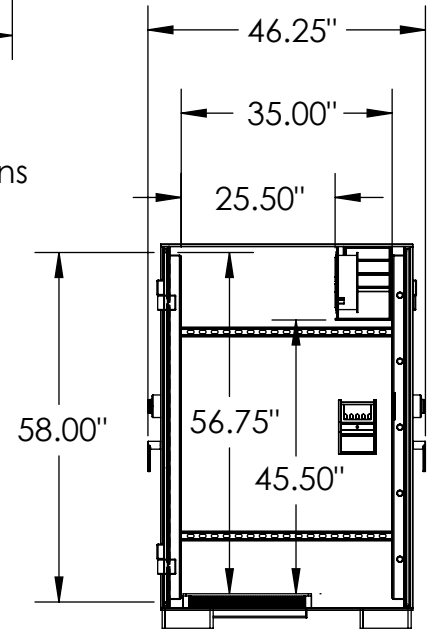

GSA Class 5 IPS Security Container - Model 6026

Meets federal specification AA-C-2786.

Lock: Kaba Mas X-10 lock (meets federal spec FF-L-2740B)

Equipped with 19" or 23" EIA vertical rack mounts.

Inside: 59.50" x 26.25" x 35.00"

Outside: 61.00" x 27.5" x 42.00"

Capacity: 34.7 cu. ft.

Weight: 1,725 lbs.

TOP VIEW

FRONT VIEW

RIGHT VIEW (doors closed)

* Double door unit standard, door on front and back of safe.

* Please note: Add an additional 2.25" to width of all models to account for vents.