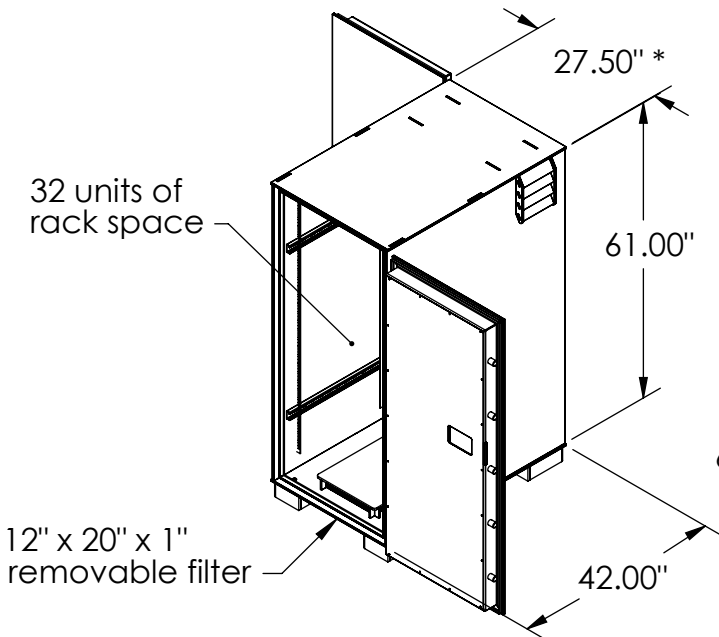

GSA Class 5 IPS Security Container - Model 6026

Meets federal specification AA-C-2786.

Lock: Kaba Mas X-10 lock (meets federal spec FF-L-2740B)

Equipped with 19" or 23" EIA vertical rack mounts.

Inside: 59.50" x 26.25" x 35.00"

Outside: 61.00" x 27.5" x 42.00"

Capacity: 34.7 cu. ft.

Weight: 1,725 lbs.

TOP VIEW

FRONT VIEW

RIGHT VIEW (doors closed)

* Double door unit standard, door on front and back of safe.

* Please note: Add an additional 2.25" to width of all models to account for vents.