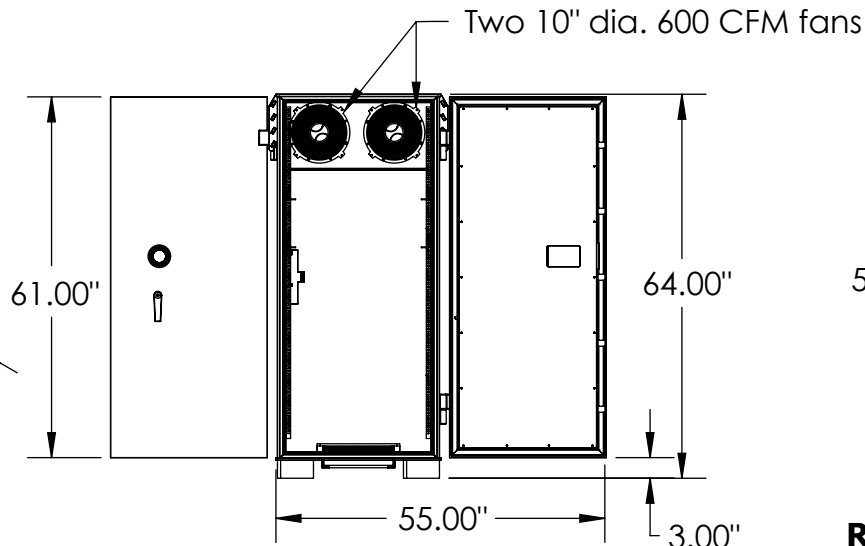

GSA Class 5 IPS Security Container - Model 6026

Meets federal specification AA-C-2786.

Lock: Kaba Mas X-10 lock (meets federal spec FF-L-2740B)

Equipped with 19" or 23" EIA vertical rack mounts.

Inside: 59.50" x 26.25" x 35.00"

Outside: 61.00" x 27.5" x 42.00"

Capacity: 34.7 cu. ft.

Weight: 1,725 lbs.

TOP VIEW

FRONT VIEW

RIGHT VIEW (doors closed)

* Double door unit standard, door on front and back of safe.

* Please note: Add an additional 2.25" to width of all models to account for vents.