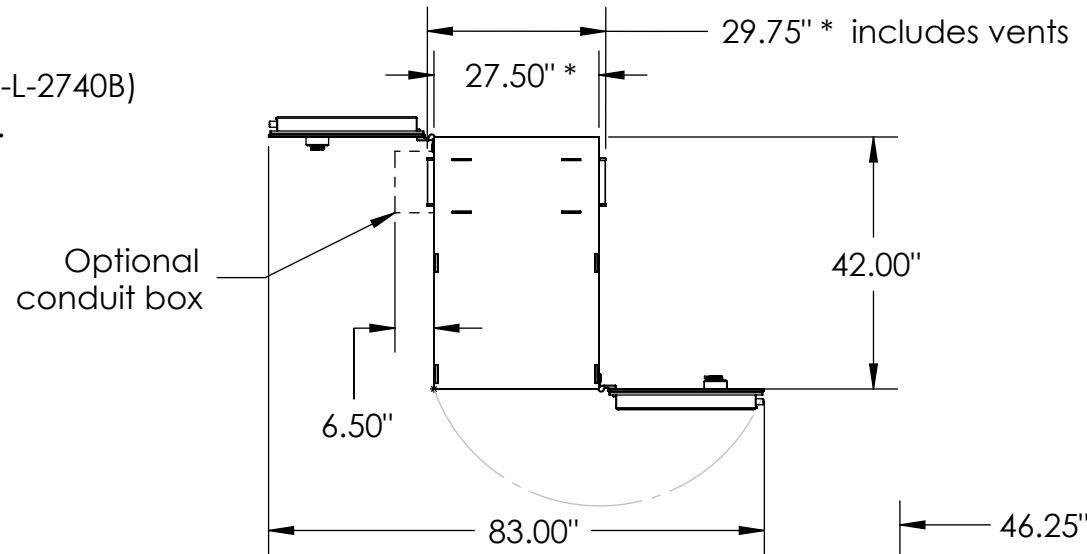

GSA Class 5 IPS Security Container - Model 6026

Meets federal specification AA-C-2786.

Lock: Kaba Mas X-10 lock (meets federal spec FF-L-2740B)

Equipped with 19" or 23" EIA vertical rack mounts.

Inside: 59.50" x 26.25" x 35.00"

Outside: 61.00" x 27.5" x 42.00"

Capacity: 34.7 cu. ft.

Weight: 1,725 lbs.

TOP VIEW

FRONT VIEW

RIGHT VIEW (doors closed)

* Double door unit standard, door on front and back of safe.

* Please note: Add an additional 2.25" to width of all models to account for vents.