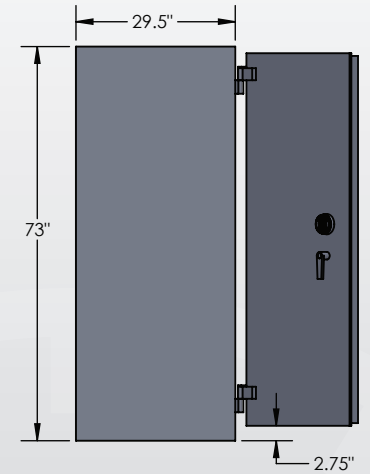

## 7256 Luxury Safe

Inside Dimensions 72"H x 56"W x 26"D  
 Outside Dimensions 73"H x 57"W x 31.5"D  
 Cubic Foot Capacity - 61  
 Weight - 2,150 lbs.

# BROWN SAFE

Perspective View

Plan View

Side View

\*\* Shown with standard interior configuration

\*\*\*Please add 1" to all exterior dimensions to allow for installation.