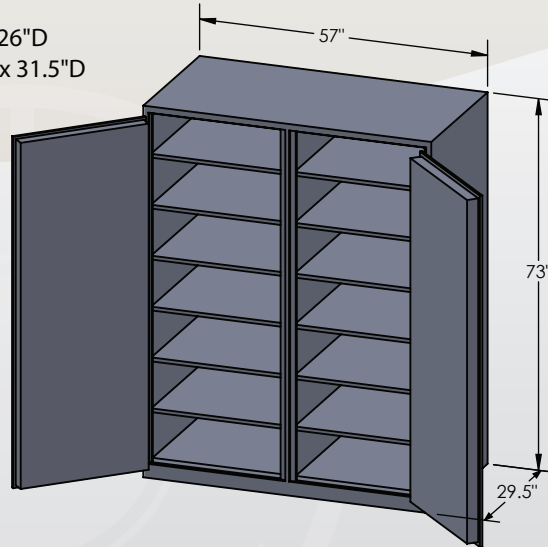

## 7256 Luxury Safe

Inside Dimensions 72"H x 56"W x 26"D  
 Outside Dimensions 73"H x 57"W x 31.5"D  
 Cubic Foot Capacity - 61  
 Weight - 2,150 lbs.

# BROWN SAFE

Perspective View

Plan View

Side View

\*\* Shown with standard interior configuration

\*\*\*Please add 1" to all exterior dimensions to allow for installation.