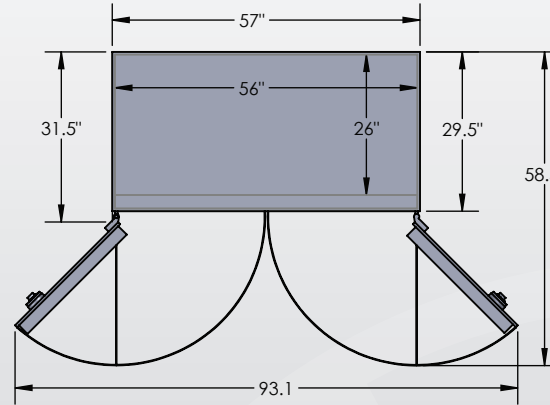

## 7256 Luxury Safe

Inside Dimensions 72"H x 56"W x 26"D  
 Outside Dimensions 73"H x 57"W x 31.5"D  
 Cubic Foot Capacity - 61  
 Weight - 2,150 lbs.

# BROWN SAFE

Perspective View

Plan View

Side View

\*\* Shown with standard interior configuration

\*\*\*Please add 1" to all exterior dimensions to allow for installation.