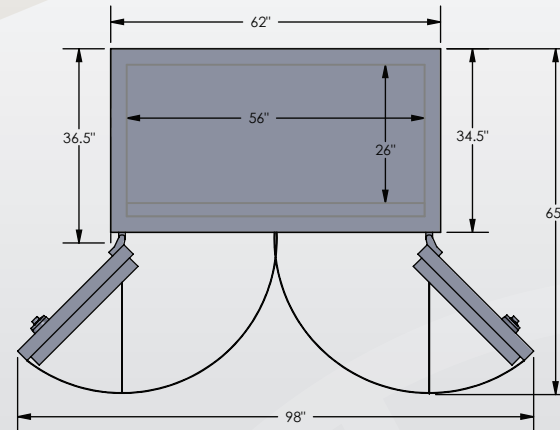

ESTATE ELITE

Series

BROWN SAFE

COM 7256 Luxury Safe

Inside Dimensions 72"H x 56"W x 26"D
Outside Dimensions 77.5"H x 62"W x 36.5"D
Cubic Foot Capacity - 61
Weight - 4,950 lbs.

Perspective View

Plan View

Side View

** Shown with standard interior configuration

***Please add 1" to all exterior dimensions to allow for installation.

Upgraded Interior Configurations

Interior Configuration 1

Interior Configuration 2

Interior Configuration 3