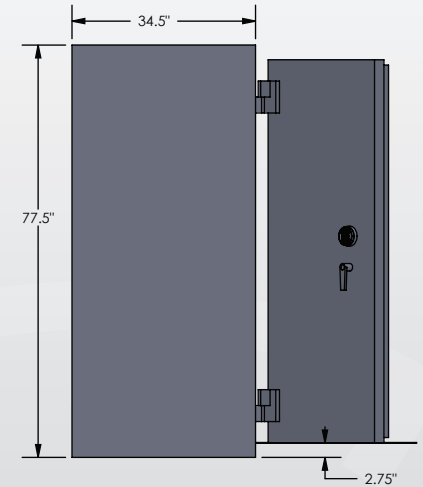

ESTATE ELITE

Series

BROWN SAFE

COM 7256 Luxury Safe

Inside Dimensions 72"H x 56"W x 26"D
Outside Dimensions 77.5"H x 62"W x 36.5"D
Cubic Foot Capacity - 61
Weight - 4,950 lbs.

Perspective View

Plan View

Side View

** Shown with standard interior configuration

***Please add 1" to all exterior dimensions to allow for installation.

Upgraded Interior Configurations

Interior Configuration 1

Interior Configuration 2

Interior Configuration 3