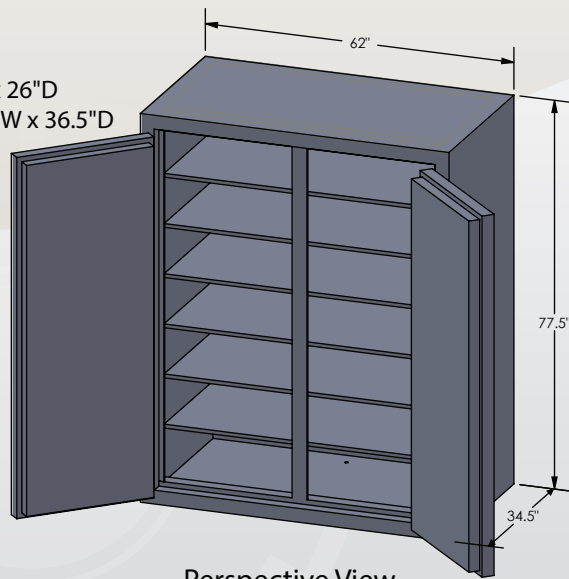

ESTATE ELITE

Series

BROWN SAFE

COM 7256 Luxury Safe

Inside Dimensions 72"H x 56"W x 26"D
Outside Dimensions 77.5"H x 62"W x 36.5"D
Cubic Foot Capacity - 61
Weight - 4,950 lbs.

Perspective View

Plan View

Side View

** Shown with standard interior configuration

***Please add 1" to all exterior dimensions to allow for installation.

Upgraded Interior Configurations

Interior Configuration 1

Interior Configuration 2

Interior Configuration 3