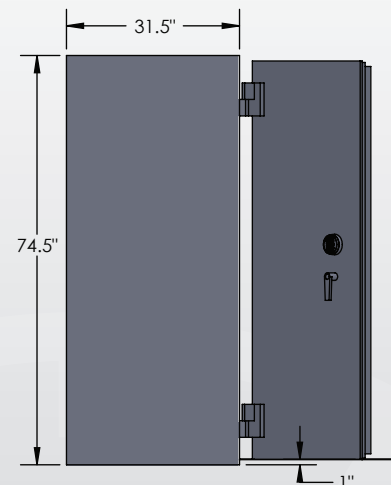

ESTATE ULTRA Series

7256 Luxury Safe

Inside Dimensions 72"H x 56"W x 26"D
 Outside Dimensions 74.5"H x 58.5"W x 33.5"D
 Cubic Foot Capacity - 61
 Weight - 5,480 lbs.

BROWN SAFE

Perspective View

Plan View

Side View

** Shown with standard interior configuration

***Please add 1" to all exterior dimensions to allow for installation.

Upgraded Interior Configurations

Interior Configuration 1

Interior Configuration 2

Interior Configuration 3