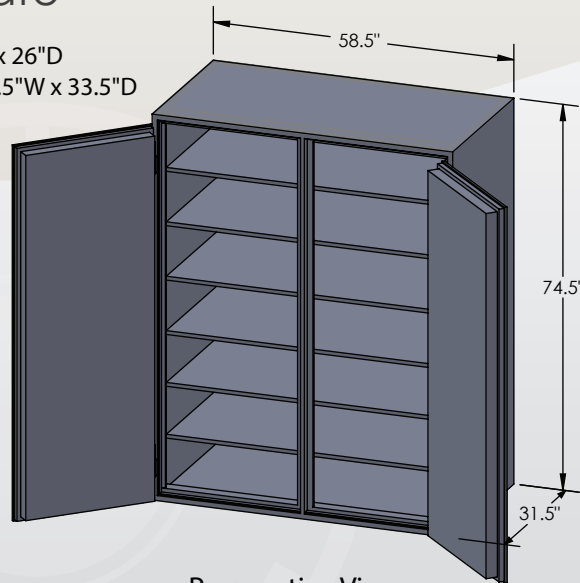

ESTATE ULTRA Series

7256 Luxury Safe

Inside Dimensions 72"H x 56"W x 26"D
 Outside Dimensions 74.5"H x 58.5"W x 33.5"D
 Cubic Foot Capacity - 61
 Weight - 5,480 lbs.

BROWN SAFE

Perspective View

Plan View

Side View

** Shown with standard interior configuration

***Please add 1" to all exterior dimensions to allow for installation.

Upgraded Interior Configurations

Interior Configuration 1

Interior Configuration 2

Interior Configuration 3