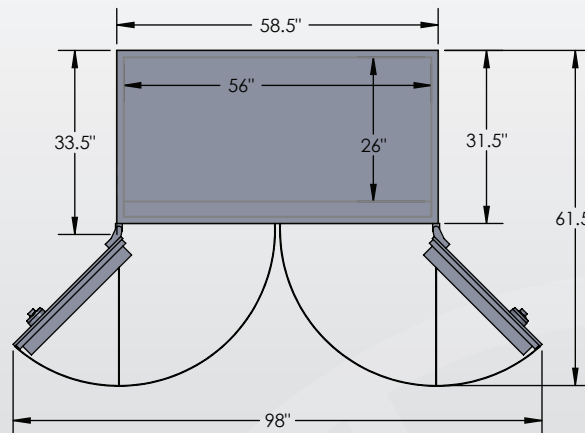

ESTATE ULTRA Series

7256 Luxury Safe

Inside Dimensions 72"H x 56"W x 26"D
 Outside Dimensions 74.5"H x 58.5"W x 33.5"D
 Cubic Foot Capacity - 61
 Weight - 5,480 lbs.

BROWN SAFE

Perspective View

Plan View

Side View

** Shown with standard interior configuration

***Please add 1" to all exterior dimensions to allow for installation.

Upgraded Interior Configurations

Interior Configuration 1

Interior Configuration 2

Interior Configuration 3