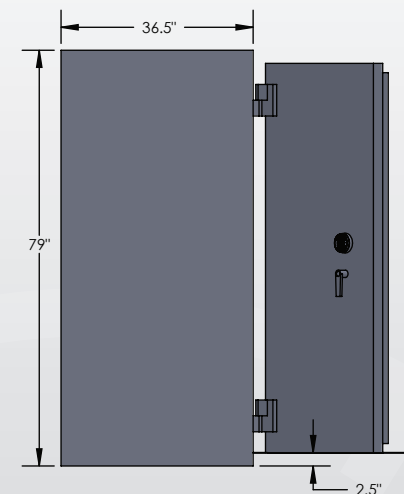

ESTATE ULTRA Series

COM 7256 Luxury Safe

Inside Dimensions 72"H x 56"W x 26"D
Outside Dimensions 79"H x 63.5"W x 38.5"D
Cubic Foot Capacity - 61
Weight - 8,286 lbs.

Perspective View

Plan View

Side View

** Shown with standard interior configuration

***Please add 1" to all exterior dimensions to allow for installation.

Upgraded Interior Configurations

Interior Configuration 1

Interior Configuration 2

Interior Configuration 3