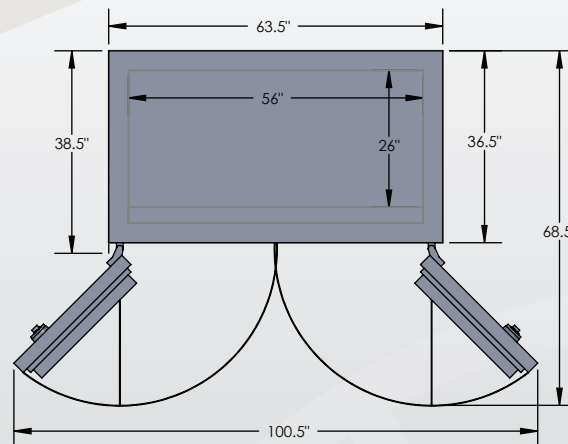

ESTATE ULTRA Series

COM 7256 Luxury Safe

Inside Dimensions 72"H x 56"W x 26"D
Outside Dimensions 79"H x 63.5"W x 38.5"D
Cubic Foot Capacity - 61
Weight - 8,286 lbs.

Perspective View

Plan View

Side View

** Shown with standard interior configuration

***Please add 1" to all exterior dimensions to allow for installation.

Upgraded Interior Configurations

Interior Configuration 1

Interior Configuration 2

Interior Configuration 3