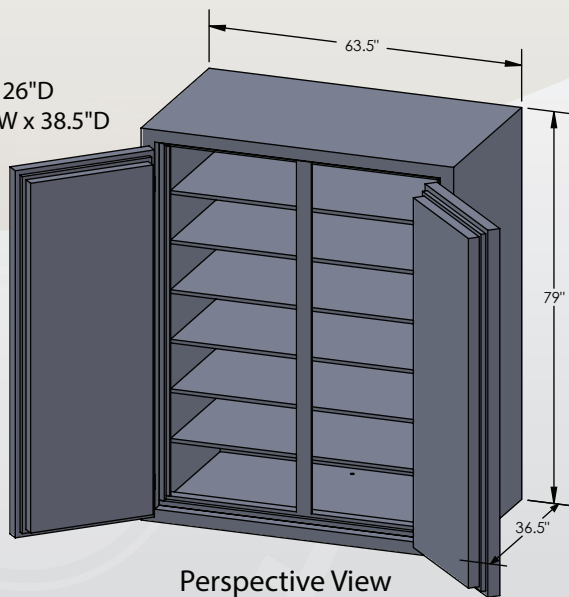

ESTATE ULTRA Series

COM 7256 Luxury Safe

Inside Dimensions 72"H x 56"W x 26"D
Outside Dimensions 79"H x 63.5"W x 38.5"D
Cubic Foot Capacity - 61
Weight - 8,286 lbs.

Perspective View

Plan View

Side View

** Shown with standard interior configuration

***Please add 1" to all exterior dimensions to allow for installation.

Upgraded Interior Configurations

Interior Configuration 1

Interior Configuration 2

Interior Configuration 3