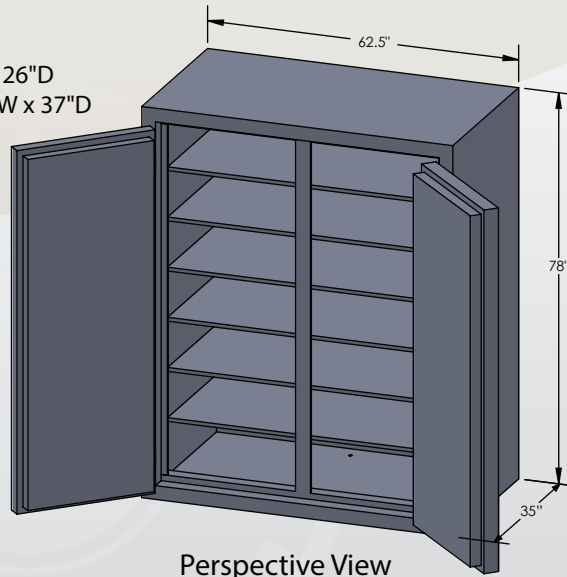

ESTATE

Series

TL-30 COM 7256

Luxury Safe

Inside Dimensions 72"H x 56"W x 26"D
Outside Dimensions 78"H x 62.5"W x 37"D
Cubic Foot Capacity - 61
Weight - 6,626 lbs.

BROWN SAFE