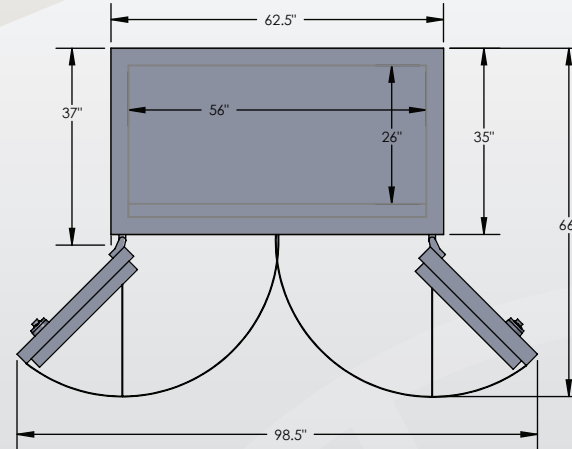

ESTATE

Series

TL-30 COM 7256

Luxury Safe

Inside Dimensions 72"H x 56"W x 26"D
Outside Dimensions 78"H x 62.5"W x 37"D
Cubic Foot Capacity - 61
Weight - 6,626 lbs.

BROWN SAFE