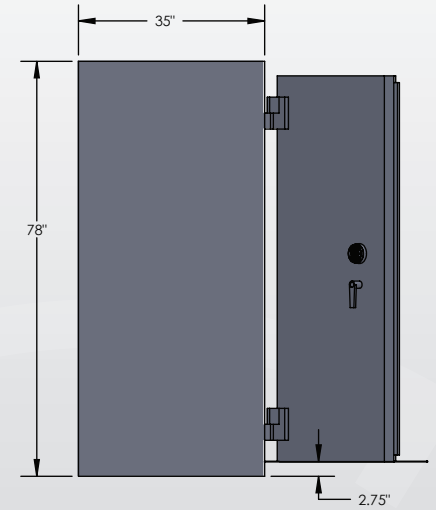

ESTATE

Series

TL-30 COM 7256

Luxury Safe

Inside Dimensions 72"H x 56"W x 26"D
Outside Dimensions 78"H x 62.5"W x 37"D
Cubic Foot Capacity - 61
Weight - 6,626 lbs.

BROWN SAFE