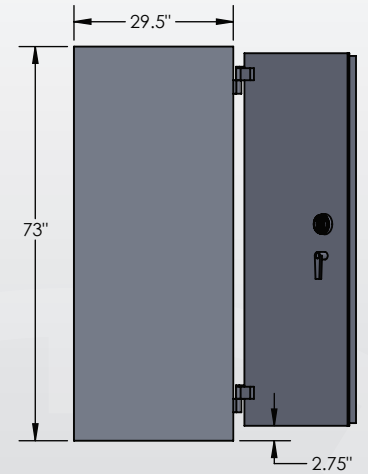

ESTATE

Series
7256 Luxury Safe

Inside Dimensions 72"H x 56"W x 26"D
 Outside Dimensions 73"H x 57"W x 31.5"D
 Cubic Foot Capacity - 61
 Weight - 2,074 lbs.

BROWN SAFE

Perspective View

Plan View

Side View

** Shown with standard interior configuration

***Please add 1" to all exterior dimensions to allow for installation.

Upgraded Interior Configurations

Interior Configuration 1

Interior Configuration 2

Interior Configuration 3