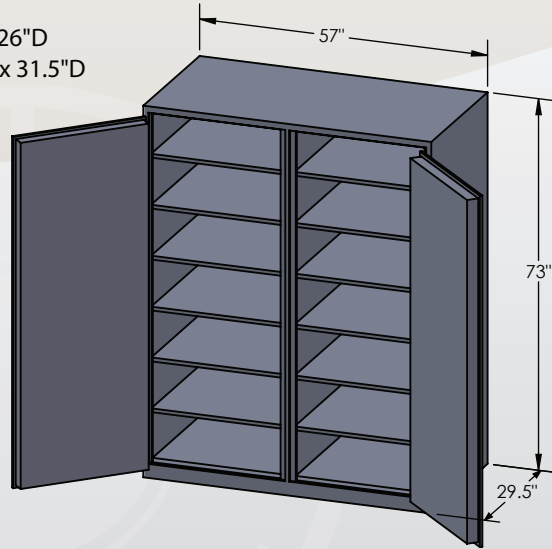

ESTATE

Series
7256 Luxury Safe

Inside Dimensions 72"H x 56"W x 26"D
 Outside Dimensions 73"H x 57"W x 31.5"D
 Cubic Foot Capacity - 61
 Weight - 2,074 lbs.

BROWN SAFE

Perspective View

Plan View

Side View

** Shown with standard interior configuration

***Please add 1" to all exterior dimensions to allow for installation.

Upgraded Interior Configurations

Interior Configuration 1

Interior Configuration 2

Interior Configuration 3