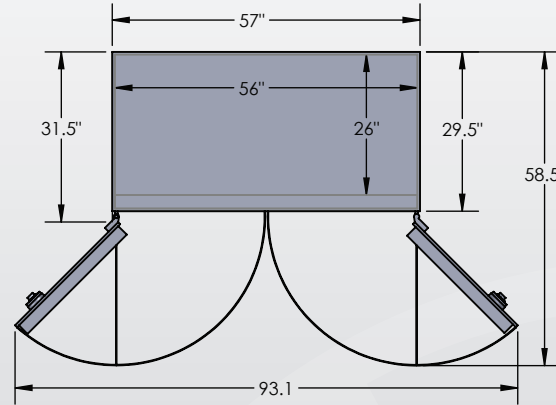

ESTATE

Series
7256 Luxury Safe

Inside Dimensions 72"H x 56"W x 26"D
 Outside Dimensions 73"H x 57"W x 31.5"D
 Cubic Foot Capacity - 61
 Weight - 2,074 lbs.

BROWN SAFE

Perspective View

Plan View

Side View

** Shown with standard interior configuration

***Please add 1" to all exterior dimensions to allow for installation.

Upgraded Interior Configurations

Interior Configuration 1

Interior Configuration 2

Interior Configuration 3