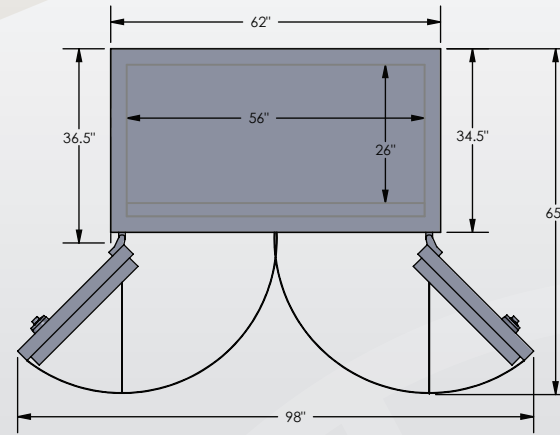

### Luxury Safe

Inside Dimensions 72"H x 56"W x 26"D  
Outside Dimensions 77.5"H x 62"W x 36.5"D  
Cubic Foot Capacity - 61  
Weight - 4,880 lbs.

# BROWN SAFE

Perspective View

Plan View

Side View

\*\* Shown with standard interior configuration

\*\*\*Please add 1" to all exterior dimensions to allow for installation.