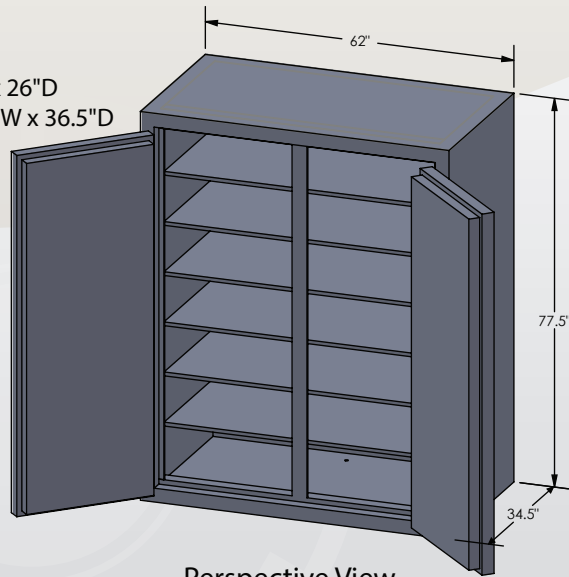

### Luxury Safe

Inside Dimensions 72"H x 56"W x 26"D  
Outside Dimensions 77.5"H x 62"W x 36.5"D  
Cubic Foot Capacity - 61  
Weight - 4,880 lbs.

# BROWN SAFE

Perspective View

Plan View

Side View

\*\* Shown with standard interior configuration

\*\*\*Please add 1" to all exterior dimensions to allow for installation.