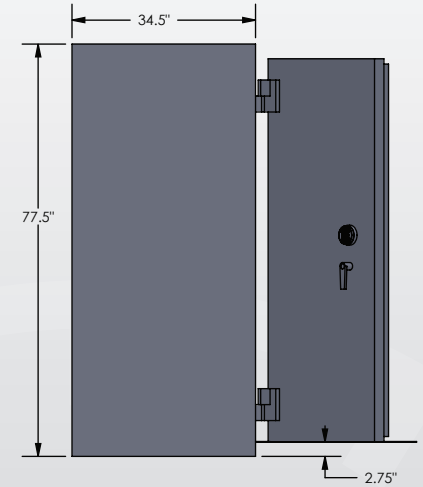

### Luxury Safe

Inside Dimensions 72"H x 56"W x 26"D  
Outside Dimensions 77.5"H x 62"W x 36.5"D  
Cubic Foot Capacity - 61  
Weight - 4,880 lbs.

# BROWN SAFE

Perspective View

Plan View

Side View

\*\* Shown with standard interior configuration

\*\*\*Please add 1" to all exterior dimensions to allow for installation.