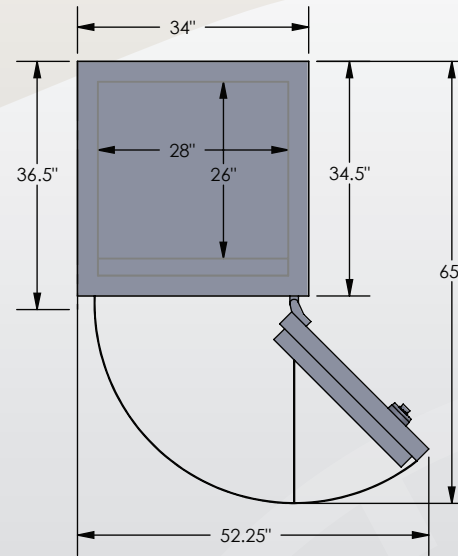

## COM 7228 Luxury Safe

Inside Dimensions 72"H x 28"W x 26"D  
 Outside Dimensions 77.5"H x 34"W x 36.5"D  
 Cubic Foot Capacity - 30  
 Weight - 2,910 lbs.

# BROWN SAFE

Perspective View

Plan View

Side View

\*\* Shown with standard interior configuration

\*\*\*Please add 1" to all exterior dimensions to allow for installation.