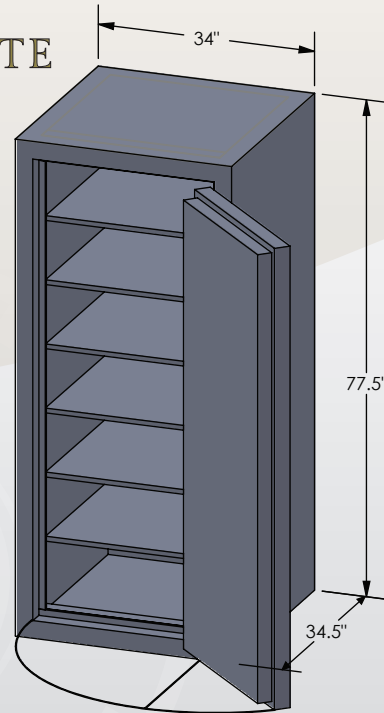

## COM 7228 Luxury Safe

Inside Dimensions 72"H x 28"W x 26"D  
 Outside Dimensions 77.5"H x 34"W x 36.5"D  
 Cubic Foot Capacity - 30  
 Weight - 2,910 lbs.

# BROWN SAFE

Perspective View

Plan View

Side View

\*\* Shown with standard interior configuration

\*\*\*Please add 1" to all exterior dimensions to allow for installation.