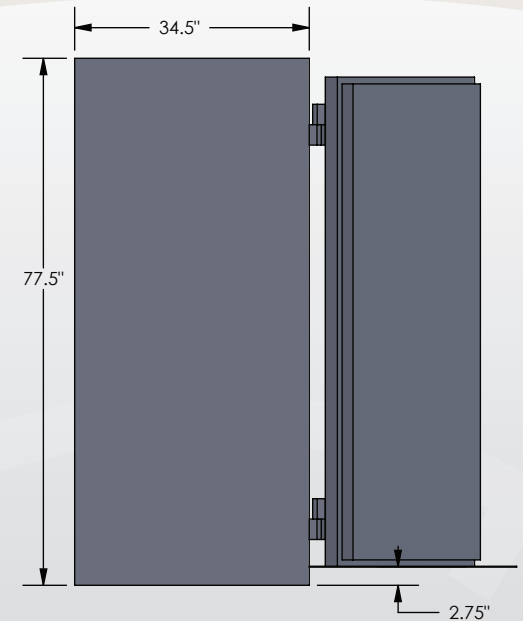

## COM 7228 Luxury Safe

Inside Dimensions 72"H x 28"W x 26"D  
 Outside Dimensions 77.5"H x 34"W x 36.5"D  
 Cubic Foot Capacity - 30  
 Weight - 2,910 lbs.

# BROWN SAFE

Perspective View

Plan View

Side View

\*\* Shown with standard interior configuration

\*\*\*Please add 1" to all exterior dimensions to allow for installation.