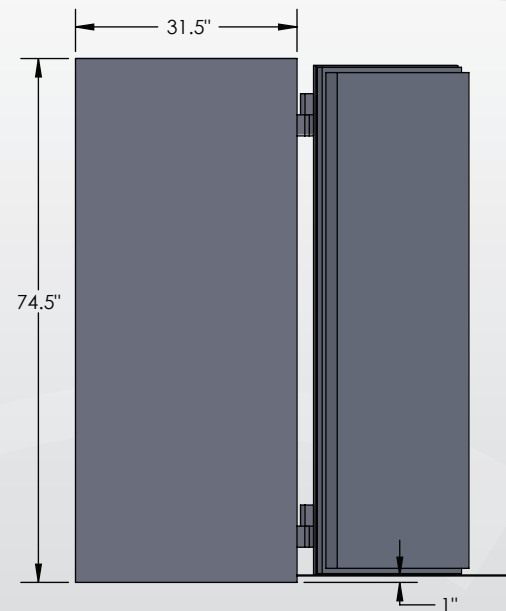

ESTATE ULTRA Series

7228 Luxury Safe

Inside Dimensions 72"H x 28"W x 26"D
 Outside Dimensions 74.5"H x 30.5"W x 33.5"D
 Cubic Foot Capacity - 30
 Weight - 3,300 lbs.

BROWN SAFE

Perspective View

Plan View

Side View

** Shown with standard interior configuration

***Please add 1" to all exterior dimensions to allow for installation.

Upgraded Interior Configurations

Interior Configuration 1

Interior Configuration 2

Interior Configuration 3