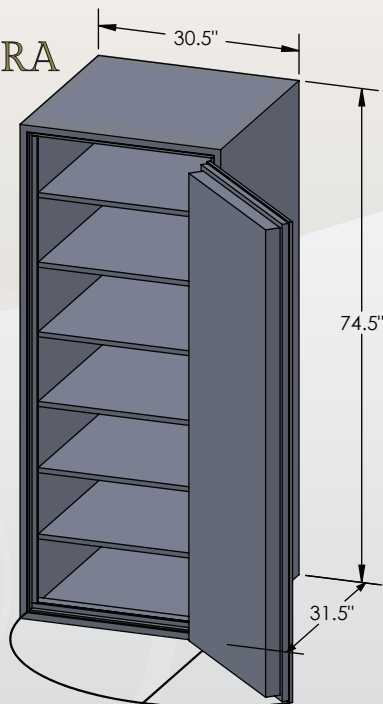

ESTATE ULTRA Series

7228 Luxury Safe

Inside Dimensions 72"H x 28"W x 26"D
 Outside Dimensions 74.5"H x 30.5"W x 33.5"D
 Cubic Foot Capacity - 30
 Weight - 3,300 lbs.

BROWN SAFE

Perspective View

Plan View

Side View

** Shown with standard interior configuration

***Please add 1" to all exterior dimensions to allow for installation.

Upgraded Interior Configurations

Interior Configuration 1

Interior Configuration 2

Interior Configuration 3