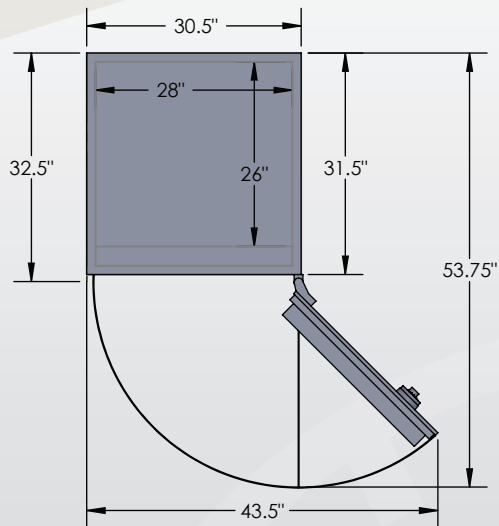

ESTATE ULTRA Series

7228 Luxury Safe

Inside Dimensions 72"H x 28"W x 26"D
 Outside Dimensions 74.5"H x 30.5"W x 33.5"D
 Cubic Foot Capacity - 30
 Weight - 3,300 lbs.

BROWN SAFE

Perspective View

Plan View

Side View

** Shown with standard interior configuration

***Please add 1" to all exterior dimensions to allow for installation.

Upgraded Interior Configurations

Interior Configuration 1

Interior Configuration 2

Interior Configuration 3