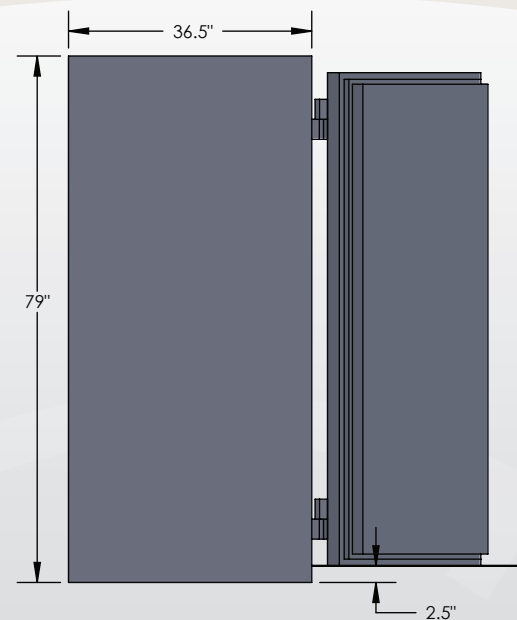

## COM 7228 Luxury Safe

Inside Dimensions 72"H x 28"W x 26"D  
Outside Dimensions 79"H x 35.5"W x 38.5"D  
Cubic Foot Capacity - 30  
Weight - 4,800 lbs.

# BROWN SAFE

Perspective View

Plan View

Side View

\*\* Shown with standard interior configuration

\*\*\*Please add 1" to all exterior dimensions to allow for installation.