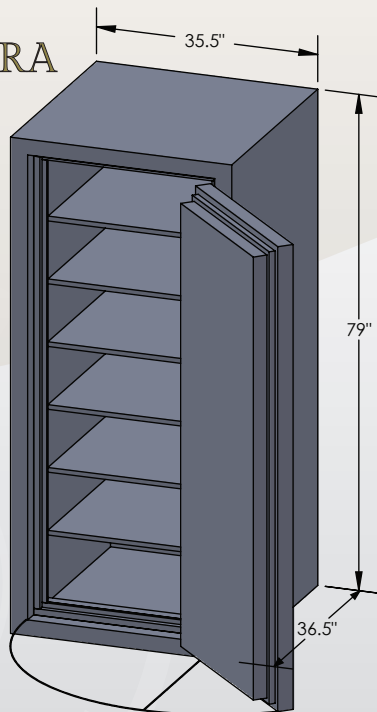

## COM 7228 Luxury Safe

Inside Dimensions 72"H x 28"W x 26"D  
Outside Dimensions 79"H x 35.5"W x 38.5"D  
Cubic Foot Capacity - 30  
Weight - 4,800 lbs.

# BROWN SAFE

Perspective View

Plan View

Side View

\*\* Shown with standard interior configuration

\*\*\*Please add 1" to all exterior dimensions to allow for installation.