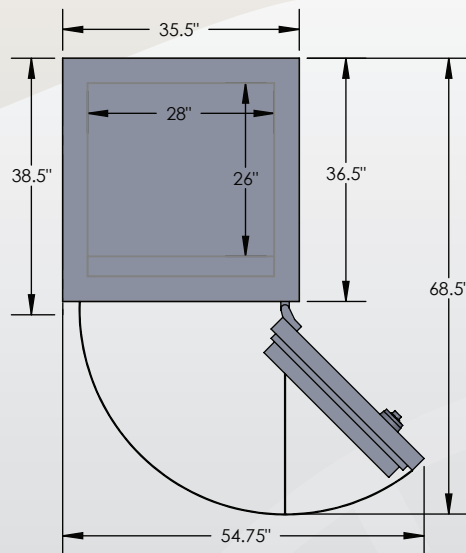

## COM 7228 Luxury Safe

Inside Dimensions 72"H x 28"W x 26"D  
Outside Dimensions 79"H x 35.5"W x 38.5"D  
Cubic Foot Capacity - 30  
Weight - 4,800 lbs.

# BROWN SAFE

Perspective View

Plan View

Side View

\*\* Shown with standard interior configuration

\*\*\*Please add 1" to all exterior dimensions to allow for installation.