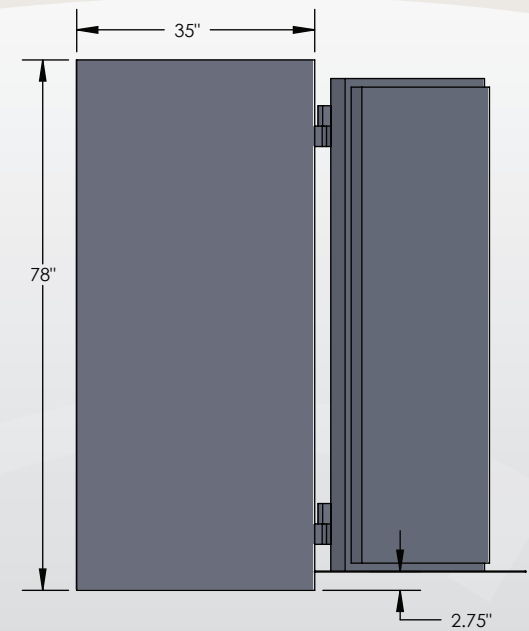

ESTATE

Series

TL-30 COM 7228

Luxury Safe

Inside Dimensions 72"H x 28"W x 26"D

Outside Dimensions 78"H x 34.5"W x 37"D

Cubic Foot Capacity - 30

Weight - 3,560 lbs.

Perspective View

Plan View

Side View

BROWN SAFE

** Shown with standard interior configuration

***Please add 1" to all exterior dimensions to allow for installation.

Upgraded Interior Configurations

Interior Configuration 1