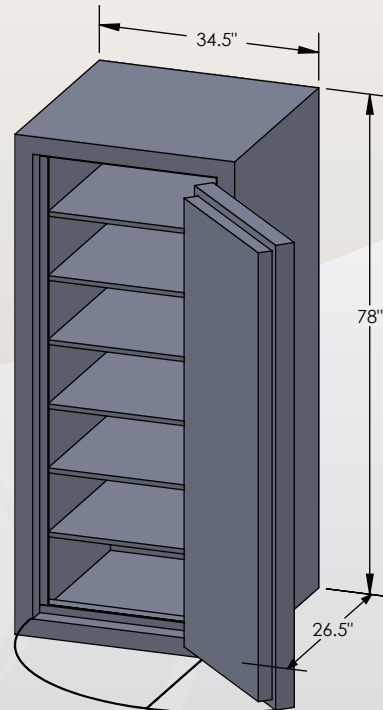

ESTATE

Series

TL-30 COM 7228

Luxury Safe

Inside Dimensions 72"H x 28"W x 26"D

Outside Dimensions 78"H x 34.5"W x 37"D

Cubic Foot Capacity - 30

Weight - 3,560 lbs.

Perspective View

Plan View

Side View

BROWN SAFE

** Shown with standard interior configuration

***Please add 1" to all exterior dimensions to allow for installation.

Upgraded Interior Configurations

Interior Configuration 1

Interior Configuration 2

Interior Configuration 3