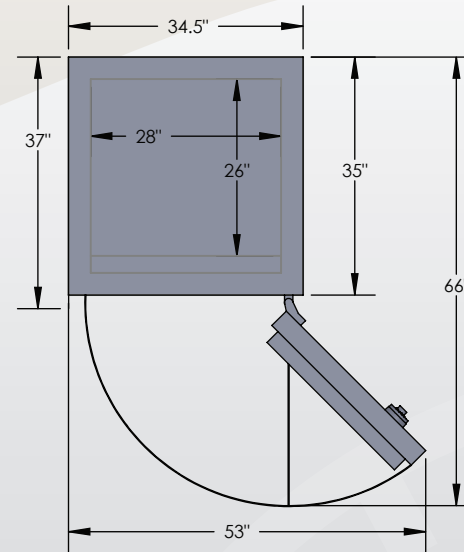

ESTATE

Series

TL-30 COM 7228

Luxury Safe

Inside Dimensions 72"H x 28"W x 26"D

Outside Dimensions 78"H x 34.5"W x 37"D

Cubic Foot Capacity - 30

Weight - 3,560 lbs.

Perspective View

Plan View

Side View

BROWN SAFE

** Shown with standard interior configuration

***Please add 1" to all exterior dimensions to allow for installation.

Upgraded Interior Configurations

Interior Configuration 1