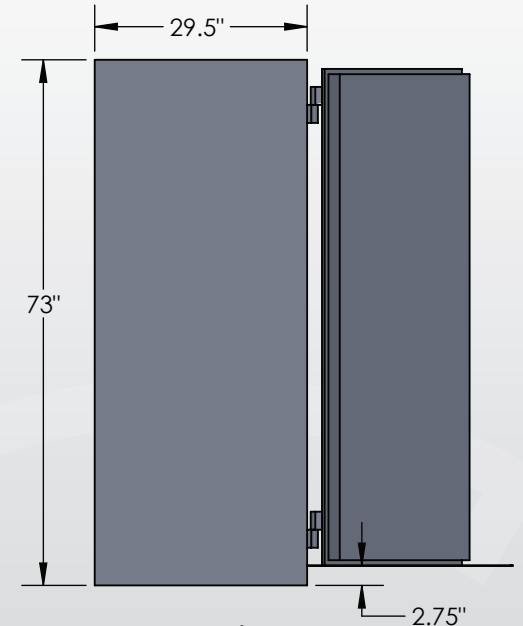

## 7228 Luxury Safe

Inside Dimensions 72"H x 28"W x 26"D  
Outside Dimensions 73"H x 29"W x 31.5"D  
Cubic Foot Capacity - 30  
Weight - 1170 lbs.

# BROWN SAFE

Perspective View

Plan View

Side View

\*\* Shown with standard interior configuration

\*\*\*Please add 1" to all exterior dimensions to allow for installation.