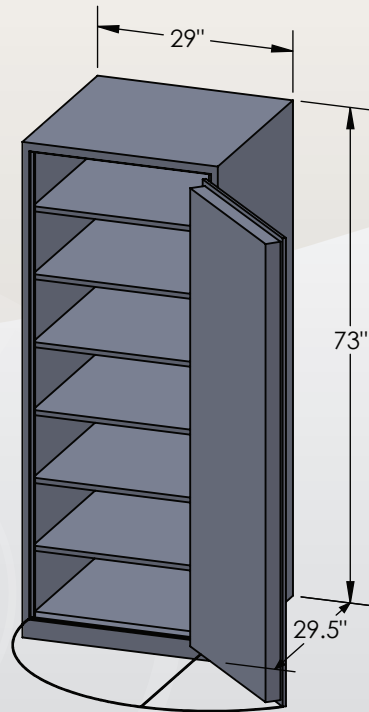

## 7228 Luxury Safe

Inside Dimensions 72"H x 28"W x 26"D  
Outside Dimensions 73"H x 29"W x 31.5"D  
Cubic Foot Capacity - 30  
Weight - 1170 lbs.

# BROWN SAFE

Perspective View

Plan View

Side View

\*\* Shown with standard interior configuration

\*\*\*Please add 1" to all exterior dimensions to allow for installation.

### Upgraded Interior Configurations

Interior Configuration 1

Interior Configuration 2

Interior Configuration 3