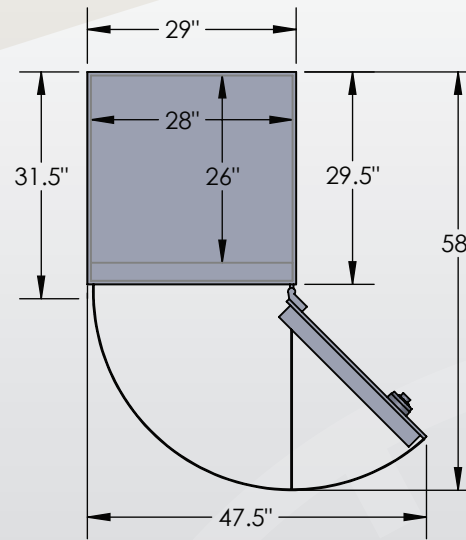

## 7228 Luxury Safe

Inside Dimensions 72"H x 28"W x 26"D  
Outside Dimensions 73"H x 29"W x 31.5"D  
Cubic Foot Capacity - 30  
Weight - 1170 lbs.

# BROWN SAFE

Perspective View

Plan View

Side View

\*\* Shown with standard interior configuration

\*\*\*Please add 1" to all exterior dimensions to allow for installation.