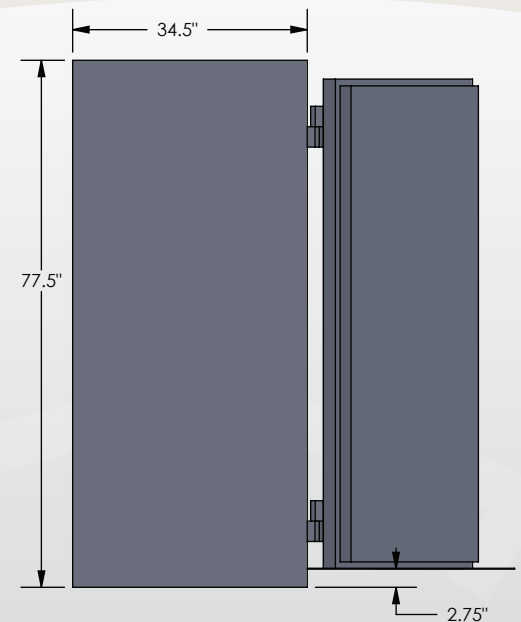

ESTATE

Series

TL-15 COM 7228

Luxury Safe

Inside Dimensions 72"H x 28"W x 26"D
Outside Dimensions 77.5"H x 34"W x 36.5"D
Cubic Foot Capacity - 30
Weight - 2,850 lbs.

BROWN SAFE

Perspective View

Plan View

Side View

** Shown with standard interior configuration

***Please add 1" to all exterior dimensions to allow for installation.

Upgraded Interior Configurations

Interior Configuration 1

Interior Configuration 2