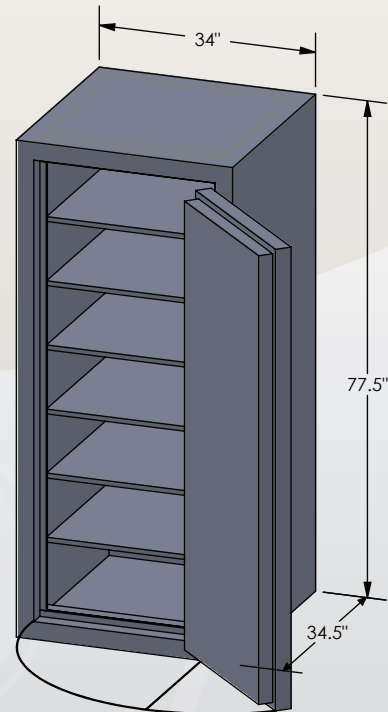

ESTATE

Series

TL-15 COM 7228

Luxury Safe

Inside Dimensions 72"H x 28"W x 26"D
Outside Dimensions 77.5"H x 34"W x 36.5"D
Cubic Foot Capacity - 30
Weight - 2,850 lbs.

BROWN SAFE

Perspective View

Plan View

Side View

** Shown with standard interior configuration

***Please add 1" to all exterior dimensions to allow for installation.

Upgraded Interior Configurations

Interior Configuration 1

Interior Configuration 2

Interior Configuration 3