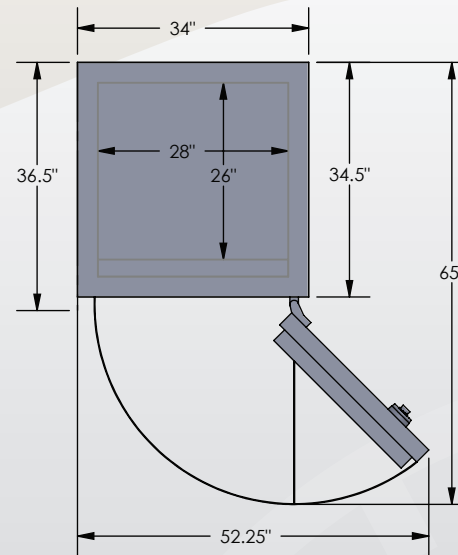

ESTATE

Series

TL-15 COM 7228

Luxury Safe

Inside Dimensions 72"H x 28"W x 26"D
Outside Dimensions 77.5"H x 34"W x 36.5"D
Cubic Foot Capacity - 30
Weight - 2,850 lbs.

BROWN SAFE

Perspective View

Plan View

Side View

** Shown with standard interior configuration

***Please add 1" to all exterior dimensions to allow for installation.

Upgraded Interior Configurations

Interior Configuration 1

Interior Configuration 2