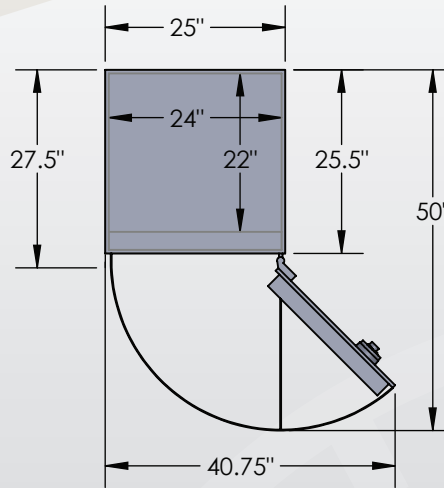

## 7224 Luxury Safe

Inside Dimensions 72"H x 24"W x 22"D  
 Outside Dimensions 73"H x 25"W x 27.5"D  
 Cubic Foot Capacity - 22  
 Weight - 925 lbs.

# BROWN SAFE

Perspective View

Plan View

Side View

\*\* Shown with standard interior configuration

\*\*\*Please add 1" to all exterior dimensions to allow for installation.