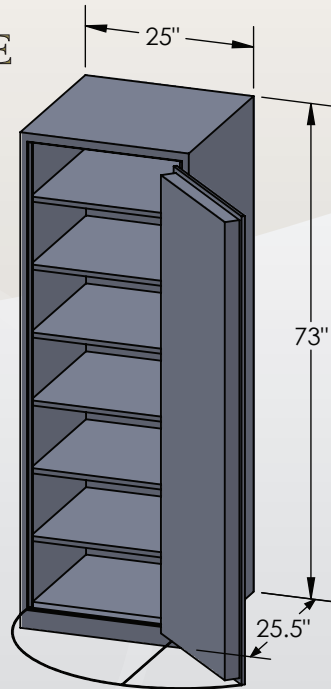

## 7224 Luxury Safe

Inside Dimensions 72"H x 24"W x 22"D  
 Outside Dimensions 73"H x 25"W x 27.5"D  
 Cubic Foot Capacity - 22  
 Weight - 925 lbs.

# BROWN SAFE

Perspective View

Plan View

Side View

\*\* Shown with standard interior configuration

\*\*\*Please add 1" to all exterior dimensions to allow for installation.