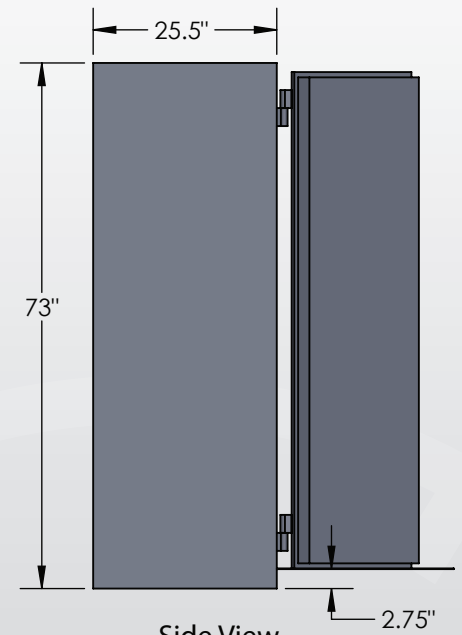

## 7224 Luxury Safe

Inside Dimensions 72"H x 24"W x 22"D  
 Outside Dimensions 73"H x 25"W x 27.5"D  
 Cubic Foot Capacity - 22  
 Weight - 925 lbs.

# BROWN SAFE

Perspective View

Plan View

Side View

\*\* Shown with standard interior configuration

\*\*\*Please add 1" to all exterior dimensions to allow for installation.