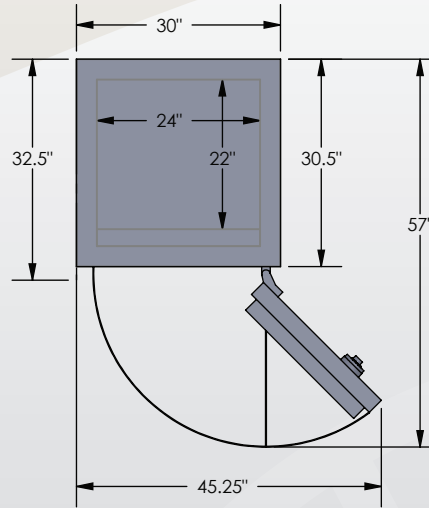

ESTATE ELITE Series

COM 7224 Luxury Safe

Inside Dimensions 72"H x 24"W x 22"D
 Outside Dimensions 77.5"H x 30"W x 32.5"D
 Cubic Foot Capacity - 22
 Weight - 2,400 lbs.

BROWN SAFE

Perspective View

Plan View

Side View

** Shown with standard interior configuration

***Please add 1" to all exterior dimensions to allow for installation.

Upgraded Interior Configurations

Interior Configuration 1

Interior Configuration 2