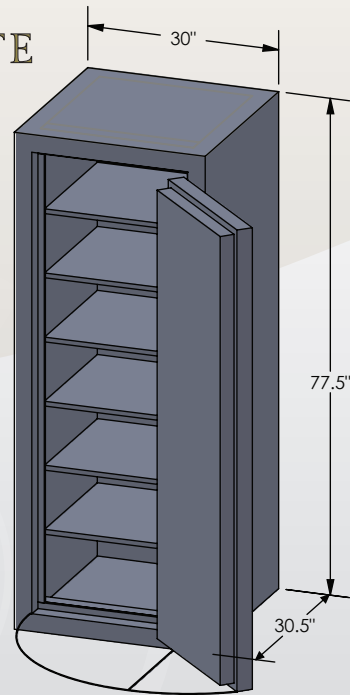

ESTATE ELITE Series

COM 7224 Luxury Safe

Inside Dimensions 72"H x 24"W x 22"D
 Outside Dimensions 77.5"H x 30"W x 32.5"D
 Cubic Foot Capacity - 22
 Weight - 2,400 lbs.

BROWN SAFE

Perspective View

Plan View

Side View

** Shown with standard interior configuration

***Please add 1" to all exterior dimensions to allow for installation.

Upgraded Interior Configurations

Interior Configuration 1

Interior Configuration 2

Interior Configuration 3