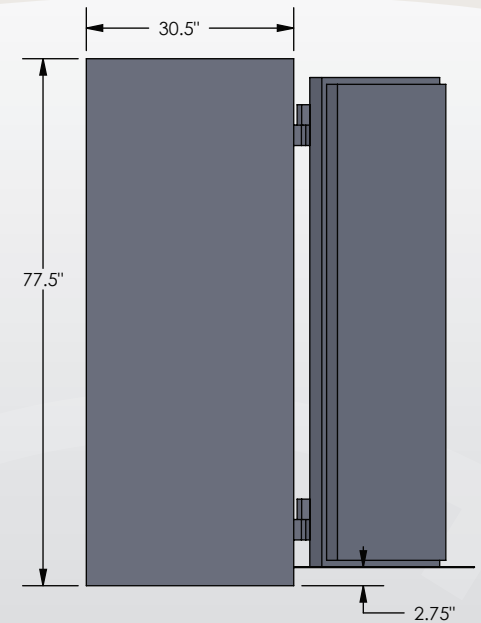

ESTATE ELITE Series

COM 7224 Luxury Safe

Inside Dimensions 72"H x 24"W x 22"D
 Outside Dimensions 77.5"H x 30"W x 32.5"D
 Cubic Foot Capacity - 22
 Weight - 2,400 lbs.

BROWN SAFE

Perspective View

Plan View

Side View

** Shown with standard interior configuration

***Please add 1" to all exterior dimensions to allow for installation.

Upgraded Interior Configurations

Interior Configuration 1

Interior Configuration 2