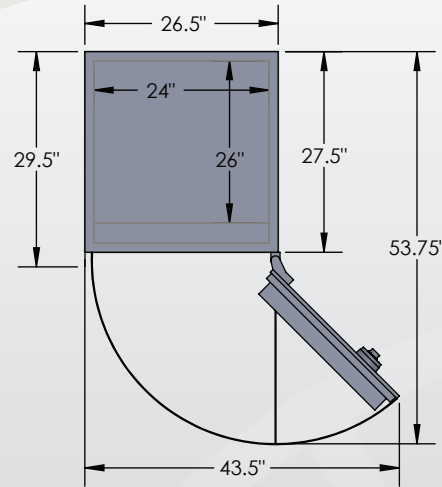

## 7224 Luxury Safe

Inside Dimensions 72"H x 24"W x 22"D  
 Outside Dimensions 74.5"H x 26.5"W x 29.5"D  
 Cubic Foot Capacity - 22  
 Weight - 2,790 lbs.

# BROWN SAFE

Perspective View

Plan View

Side View

\*\* Shown with standard interior configuration

\*\*\*Please add 1" to all exterior dimensions to allow for installation.