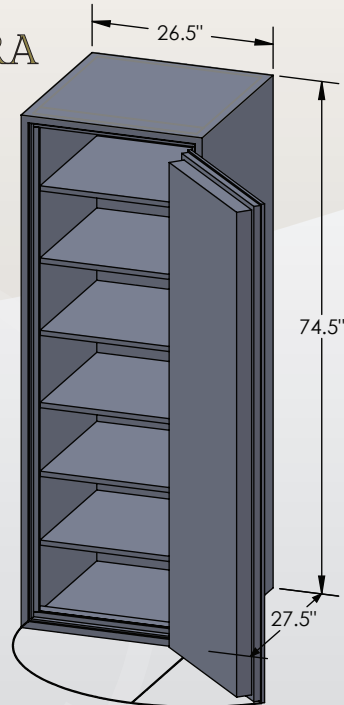

## 7224 Luxury Safe

Inside Dimensions 72"H x 24"W x 22"D  
 Outside Dimensions 74.5"H x 26.5"W x 29.5"D  
 Cubic Foot Capacity - 22  
 Weight - 2,790 lbs.

# BROWN SAFE

Perspective View

Plan View

Side View

\*\* Shown with standard interior configuration

\*\*\*Please add 1" to all exterior dimensions to allow for installation.