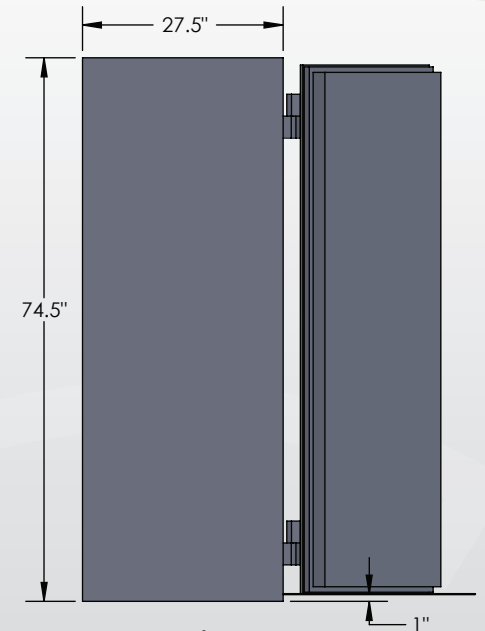

## 7224 Luxury Safe

Inside Dimensions 72"H x 24"W x 22"D  
 Outside Dimensions 74.5"H x 26.5"W x 29.5"D  
 Cubic Foot Capacity - 22  
 Weight - 2,790 lbs.

# BROWN SAFE

Perspective View

Plan View

Side View

\*\* Shown with standard interior configuration

\*\*\*Please add 1" to all exterior dimensions to allow for installation.