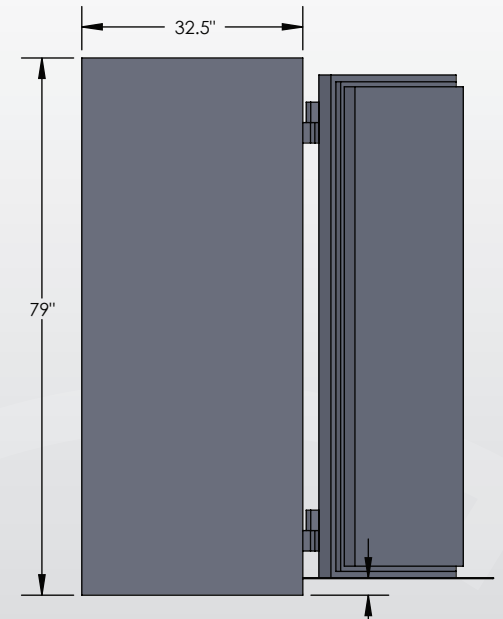

ESTATE ULTRA Series

COM 7224 Luxury Safe

Inside Dimensions 72"H x 24"W x 22"D
Outside Dimensions 79"H x 31.5"W x 34.5"D
Cubic Foot Capacity - 22
Weight - 4,250 lbs.

BROWN SAFE

Perspective View

Plan View

Side View

** Shown with standard interior configuration

***Please add 1" to all exterior dimensions to allow for installation.

Upgraded Interior Configurations

Interior Configuration 1

Interior Configuration 2

Interior Configuration 3