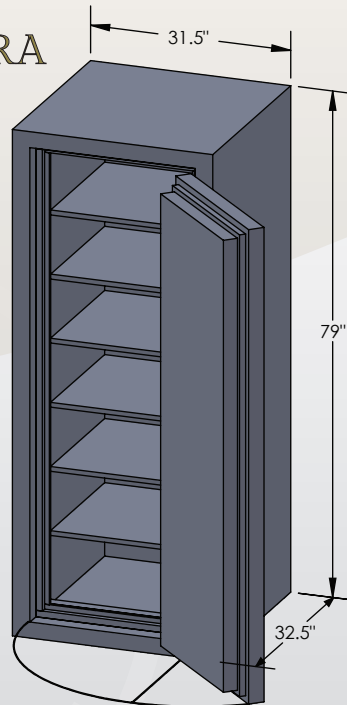

ESTATE ULTRA Series

COM 7224 Luxury Safe

Inside Dimensions 72"H x 24"W x 22"D
Outside Dimensions 79"H x 31.5"W x 34.5"D
Cubic Foot Capacity - 22
Weight - 4,250 lbs.

BROWN SAFE

Perspective View

Plan View

Side View

** Shown with standard interior configuration

***Please add 1" to all exterior dimensions to allow for installation.

Upgraded Interior Configurations

Interior Configuration 1

Interior Configuration 2

Interior Configuration 3