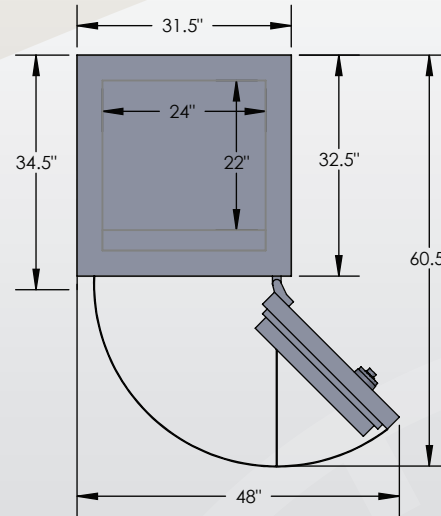

ESTATE ULTRA Series

COM 7224 Luxury Safe

Inside Dimensions 72"H x 24"W x 22"D
Outside Dimensions 79"H x 31.5"W x 34.5"D
Cubic Foot Capacity - 22
Weight - 4,250 lbs.

BROWN SAFE

Perspective View

Plan View

Side View

** Shown with standard interior configuration

***Please add 1" to all exterior dimensions to allow for installation.

Upgraded Interior Configurations

Interior Configuration 1

Interior Configuration 2

Interior Configuration 3