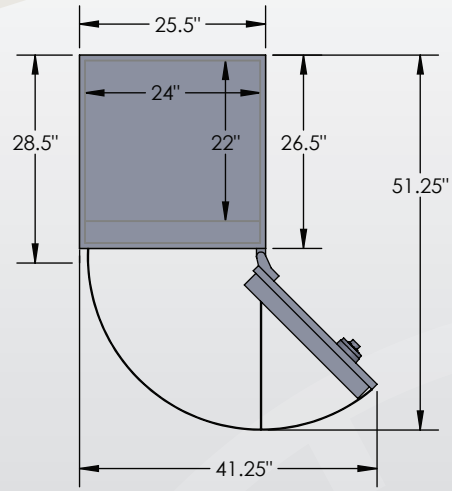

## 7224 Luxury Safe

Inside Dimensions 72"H x 24"W x 22"D  
 Outside Dimensions 73.5"H x 25.5"W x 28.5"D  
 Cubic Foot Capacity - 22  
 Weight - 1,550 lbs.

# BROWN SAFE

Perspective View

Plan View

Side View

\*\* Shown with standard interior configuration  
 \*\*\*Please add 1" to all exterior dimensions to allow for installation.