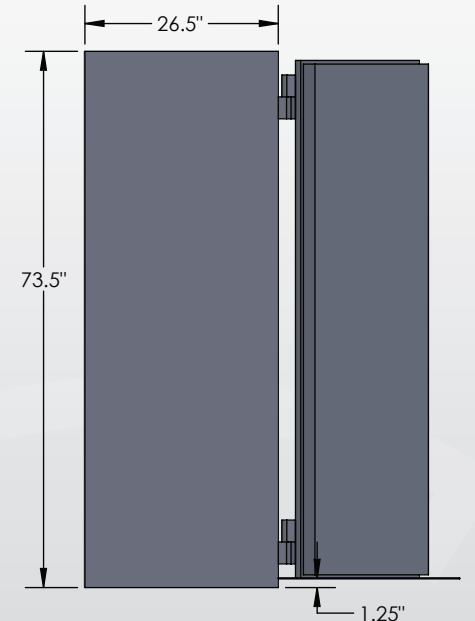

## 7224 Luxury Safe

Inside Dimensions 72"H x 24"W x 22"D  
 Outside Dimensions 73.5"H x 25.5"W x 28.5"D  
 Cubic Foot Capacity - 22  
 Weight - 1,550 lbs.

# BROWN SAFE

Perspective View

Plan View

Side View

\*\* Shown with standard interior configuration  
 \*\*\*Please add 1" to all exterior dimensions to allow for installation.