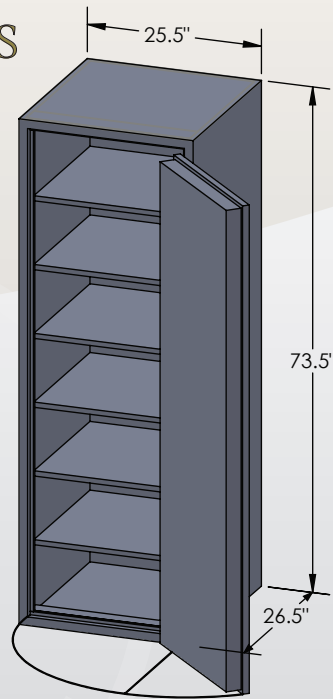

## 7224 Luxury Safe

Inside Dimensions 72"H x 24"W x 22"D  
 Outside Dimensions 73.5"H x 25.5"W x 28.5"D  
 Cubic Foot Capacity - 22  
 Weight - 1,550 lbs.

# BROWN SAFE

Perspective View

Plan View

Side View

\*\* Shown with standard interior configuration  
 \*\*\*Please add 1" to all exterior dimensions to allow for installation.