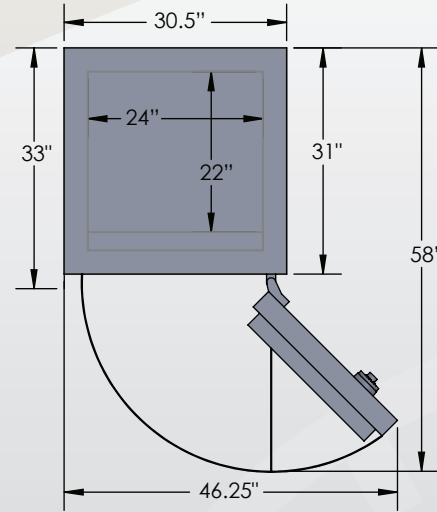

ESTATE

Series

TL-30 COM 7224

Luxury Safe

Inside Dimensions 72"H x 24"W x 22"D
Outside Dimensions 78"H x 30.5"W x 33"D
Cubic Foot Capacity - 22
Weight - 3,300 lbs.

BROWN SAFE

Perspective View

Plan View

Side View

** Shown with standard interior configuration

***Please add 1" to all exterior dimensions to allow for installation.

Upgraded Interior Configurations

Interior Configuration 1

Interior Configuration 2