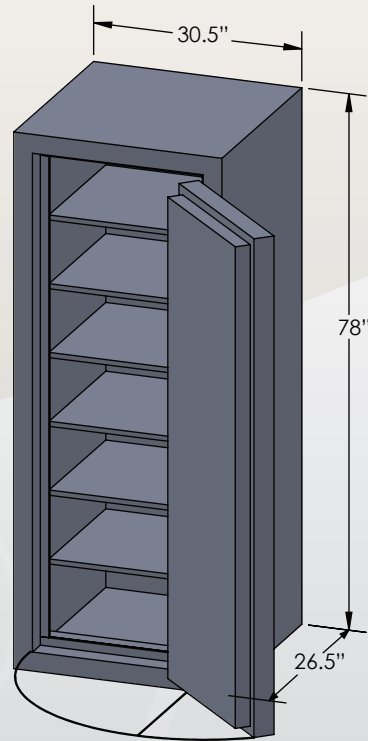

ESTATE

Series

TL-30 COM 7224

Luxury Safe

Inside Dimensions 72"H x 24"W x 22"D
Outside Dimensions 78"H x 30.5"W x 33"D
Cubic Foot Capacity - 22
Weight - 3,300 lbs.

BROWN SAFE

Perspective View

Plan View

Side View

** Shown with standard interior configuration

***Please add 1" to all exterior dimensions to allow for installation.

Upgraded Interior Configurations

Interior Configuration 1

Interior Configuration 2

Interior Configuration 3