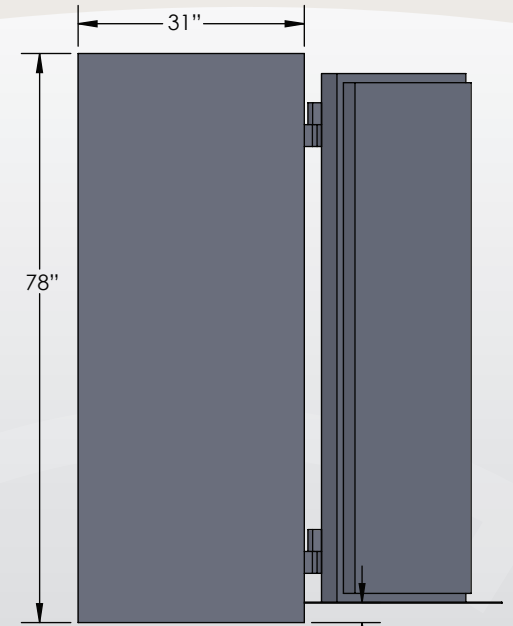

ESTATE

Series

TL-30 COM 7224

Luxury Safe

Inside Dimensions 72"H x 24"W x 22"D
Outside Dimensions 78"H x 30.5"W x 33"D
Cubic Foot Capacity - 22
Weight - 3,300 lbs.

BROWN SAFE

Perspective View

Plan View

Side View

** Shown with standard interior configuration

***Please add 1" to all exterior dimensions to allow for installation.

Upgraded Interior Configurations

Interior Configuration 1

Interior Configuration 2