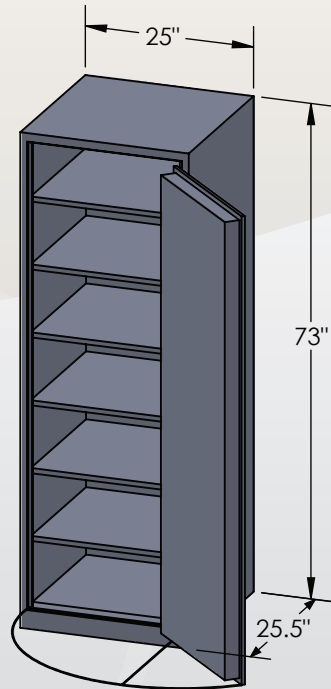

# ESTATE

Series  
**7224** Luxury Safe

Inside Dimensions 72"H x 24"W x 22"D  
 Outside Dimensions 73"H x 25"W x 27.5"D  
 Cubic Foot Capacity - 22  
 Weight - 890 lbs.

# BROWN SAFE

Perspective View

Plan View

Side View

\*\* Shown with standard interior configuration

\*\*\*Please add 1" to all exterior dimensions to allow for installation.

## Upgraded Interior Configurations

Interior Configuration 1

Interior Configuration 2

Interior Configuration 3