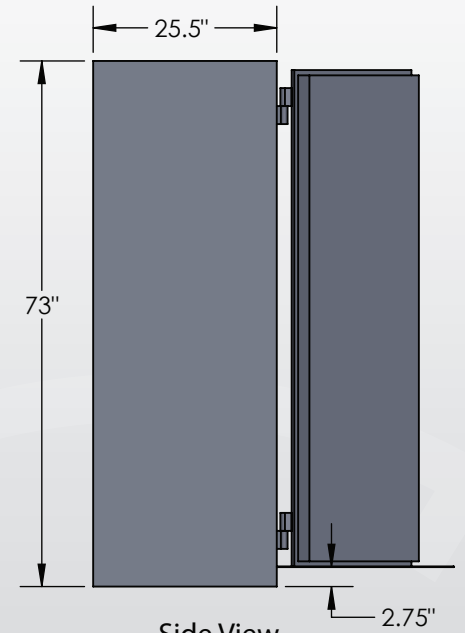

# ESTATE

Series  
**7224** Luxury Safe

Inside Dimensions 72"H x 24"W x 22"D  
 Outside Dimensions 73"H x 25"W x 27.5"D  
 Cubic Foot Capacity - 22  
 Weight - 890 lbs.

# BROWN SAFE

Perspective View

Plan View

Side View

\*\* Shown with standard interior configuration

\*\*\*Please add 1" to all exterior dimensions to allow for installation.