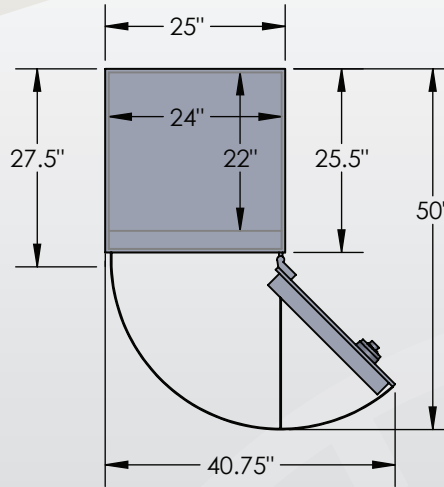

# ESTATE

Series  
**7224** Luxury Safe

Inside Dimensions 72"H x 24"W x 22"D  
 Outside Dimensions 73"H x 25"W x 27.5"D  
 Cubic Foot Capacity - 22  
 Weight - 890 lbs.

# BROWN SAFE

Perspective View

Plan View

Side View

\*\* Shown with standard interior configuration

\*\*\*Please add 1" to all exterior dimensions to allow for installation.