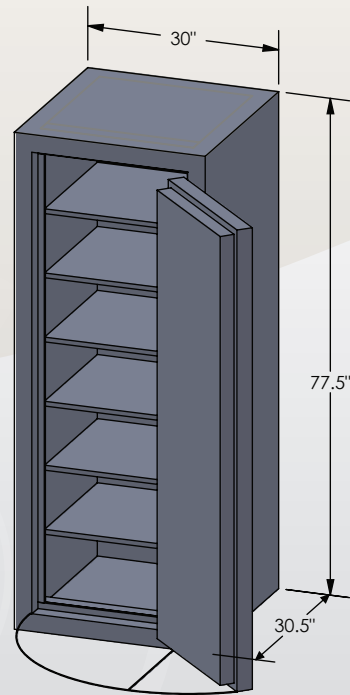

### Luxury Safe

Inside Dimensions 72"H x 24"W x 22"D  
Outside Dimensions 77.5"H x 30"W x 32.5"D  
Cubic Foot Capacity - 22  
Weight - 2,350 lbs.

# BROWN SAFE

Perspective View

Plan View

Side View

\*\* Shown with standard interior configuration

\*\*\*Please add 1" to all exterior dimensions to allow for installation.