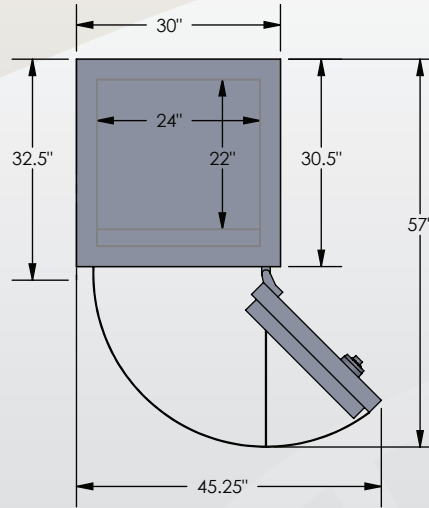

### Luxury Safe

Inside Dimensions 72"H x 24"W x 22"D  
Outside Dimensions 77.5"H x 30"W x 32.5"D  
Cubic Foot Capacity - 22  
Weight - 2,350 lbs.

# BROWN SAFE

Perspective View

Plan View

Side View

\*\* Shown with standard interior configuration

\*\*\*Please add 1" to all exterior dimensions to allow for installation.