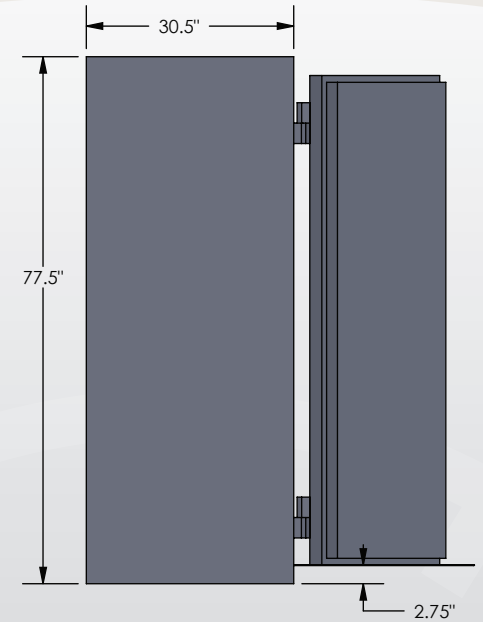

### Luxury Safe

Inside Dimensions 72"H x 24"W x 22"D  
Outside Dimensions 77.5"H x 30"W x 32.5"D  
Cubic Foot Capacity - 22  
Weight - 2,350 lbs.

# BROWN SAFE

Perspective View

Plan View

Side View

\*\* Shown with standard interior configuration

\*\*\*Please add 1" to all exterior dimensions to allow for installation.