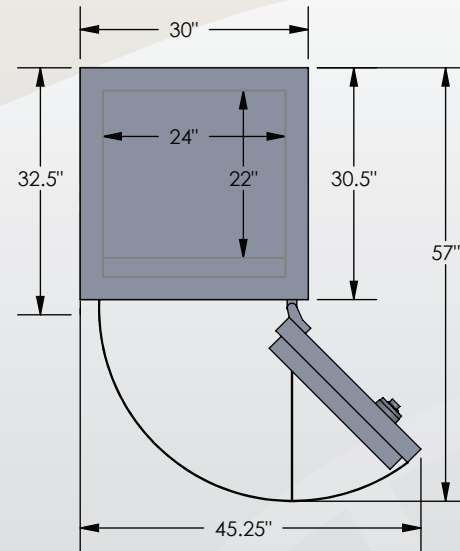

ESTATE ELITE Series

COM 6024 Luxury Safe

Inside Dimensions 60"H x 24"W x 22"D
 Outside Dimensions 65.5"H x 30"W x 32.5"D
 Cubic Foot Capacity - 18
 Weight - 2,275 lbs.

BROWN SAFE

Perspective View

Plan View

Side View

** Shown with standard interior configuration

***Please add 1" to all exterior dimensions to allow for installation.

Upgraded Interior Configurations

Interior Configuration 1

Interior Configuration 2