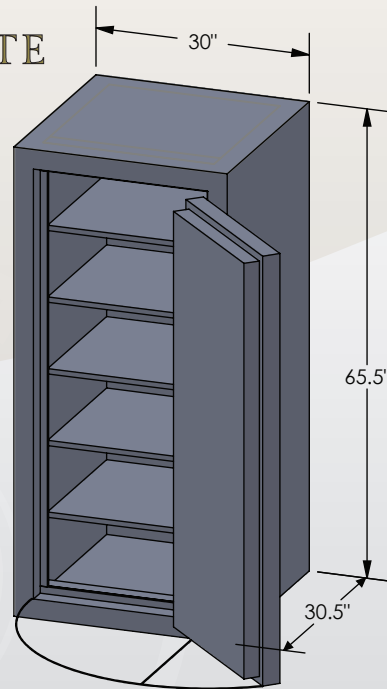

ESTATE ELITE Series

COM 6024 Luxury Safe

Inside Dimensions 60"H x 24"W x 22"D
 Outside Dimensions 65.5"H x 30"W x 32.5"D
 Cubic Foot Capacity - 18
 Weight - 2,275 lbs.

BROWN SAFE

Perspective View

Plan View

Side View

** Shown with standard interior configuration

***Please add 1" to all exterior dimensions to allow for installation.

Upgraded Interior Configurations

Interior Configuration 1

Interior Configuration 2

Interior Configuration 3