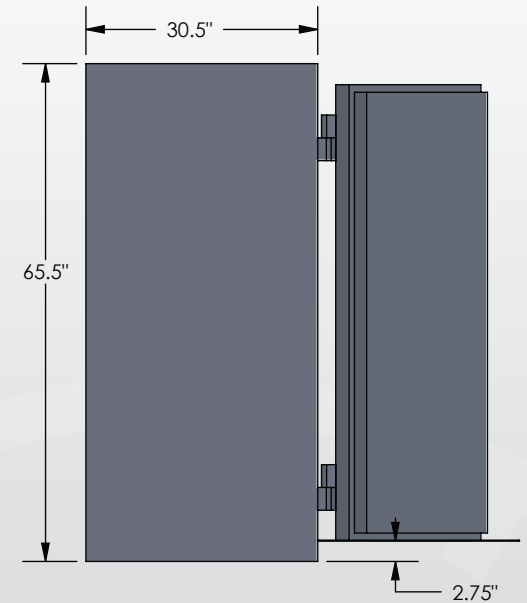

ESTATE ELITE Series

COM 6024 Luxury Safe

Inside Dimensions 60"H x 24"W x 22"D
 Outside Dimensions 65.5"H x 30"W x 32.5"D
 Cubic Foot Capacity - 18
 Weight - 2,275 lbs.

BROWN SAFE

Perspective View

Plan View

Side View

** Shown with standard interior configuration

***Please add 1" to all exterior dimensions to allow for installation.

Upgraded Interior Configurations

Interior Configuration 1

Interior Configuration 2